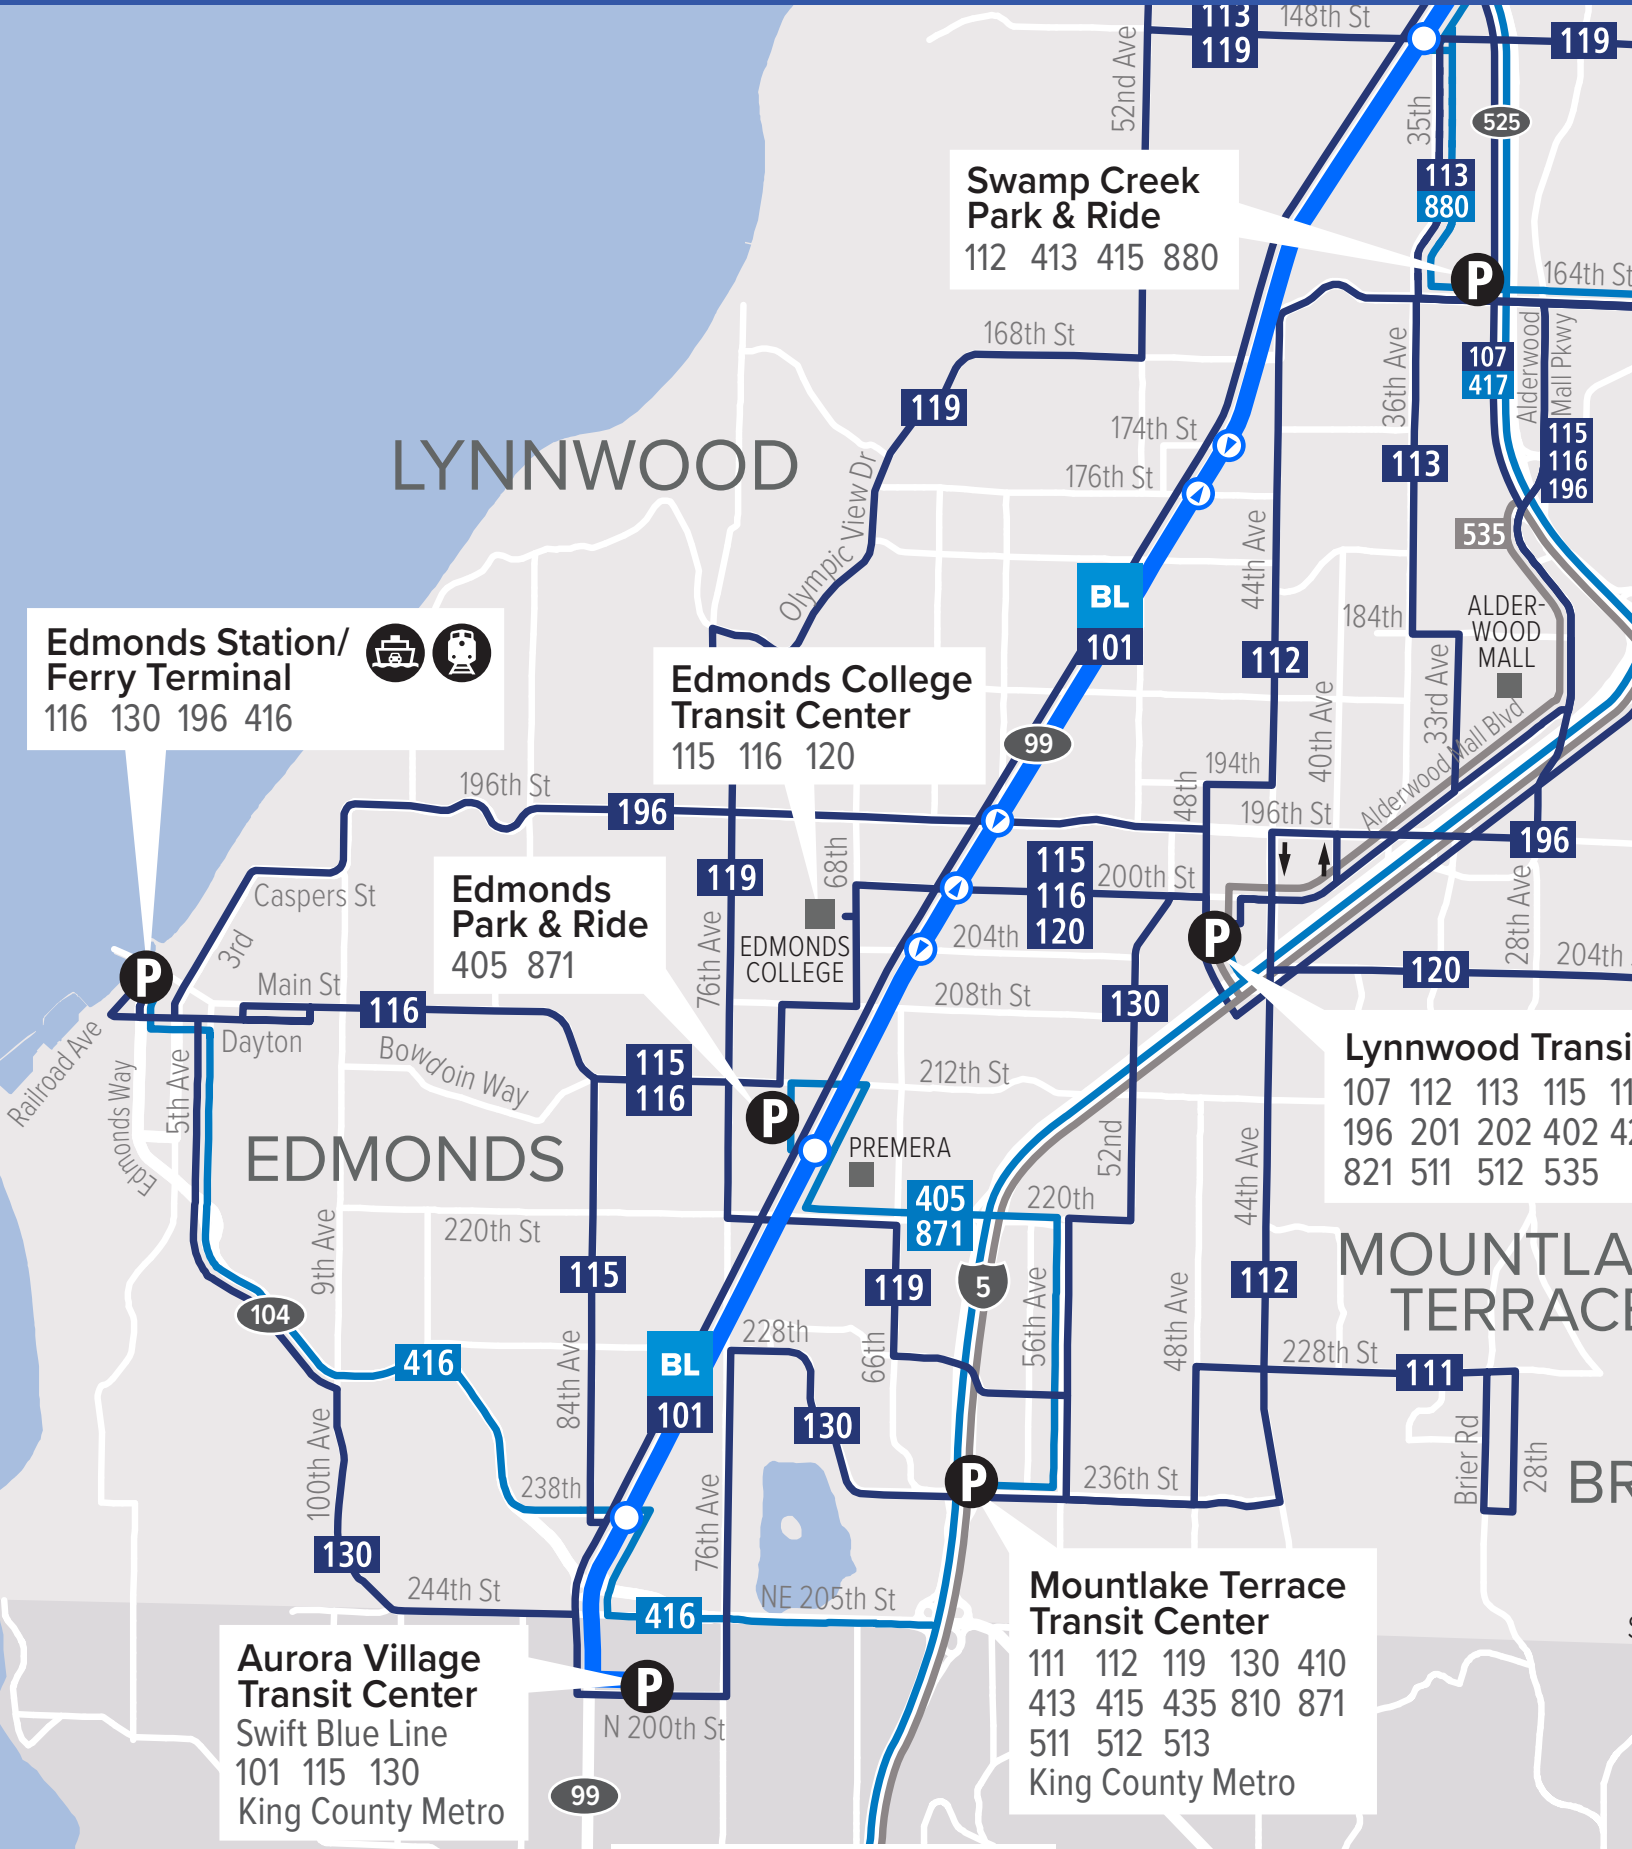

# Community Transit System Map

## Edmonds detail

March 2022

**Edmonds Station/  
Ferry Terminal**  
116 130 196 416

**Swamp Creek  
Park & Ride**  
112 413 415 880

**Edmonds College  
Transit Center**  
115 116 120

**Edmonds  
Park & Ride**  
405 871

**Lynnwood Transi**  
107 112 113 115 116  
196 201 202 402 403  
821 511 512 535

**Aurora Village  
Transit Center**  
Swift Blue Line  
101 115 130  
King County Metro

**Mountlake Terrace  
Transit Center**  
111 112 119 130 410  
413 415 435 810 871  
511 512 513  
King County Metro