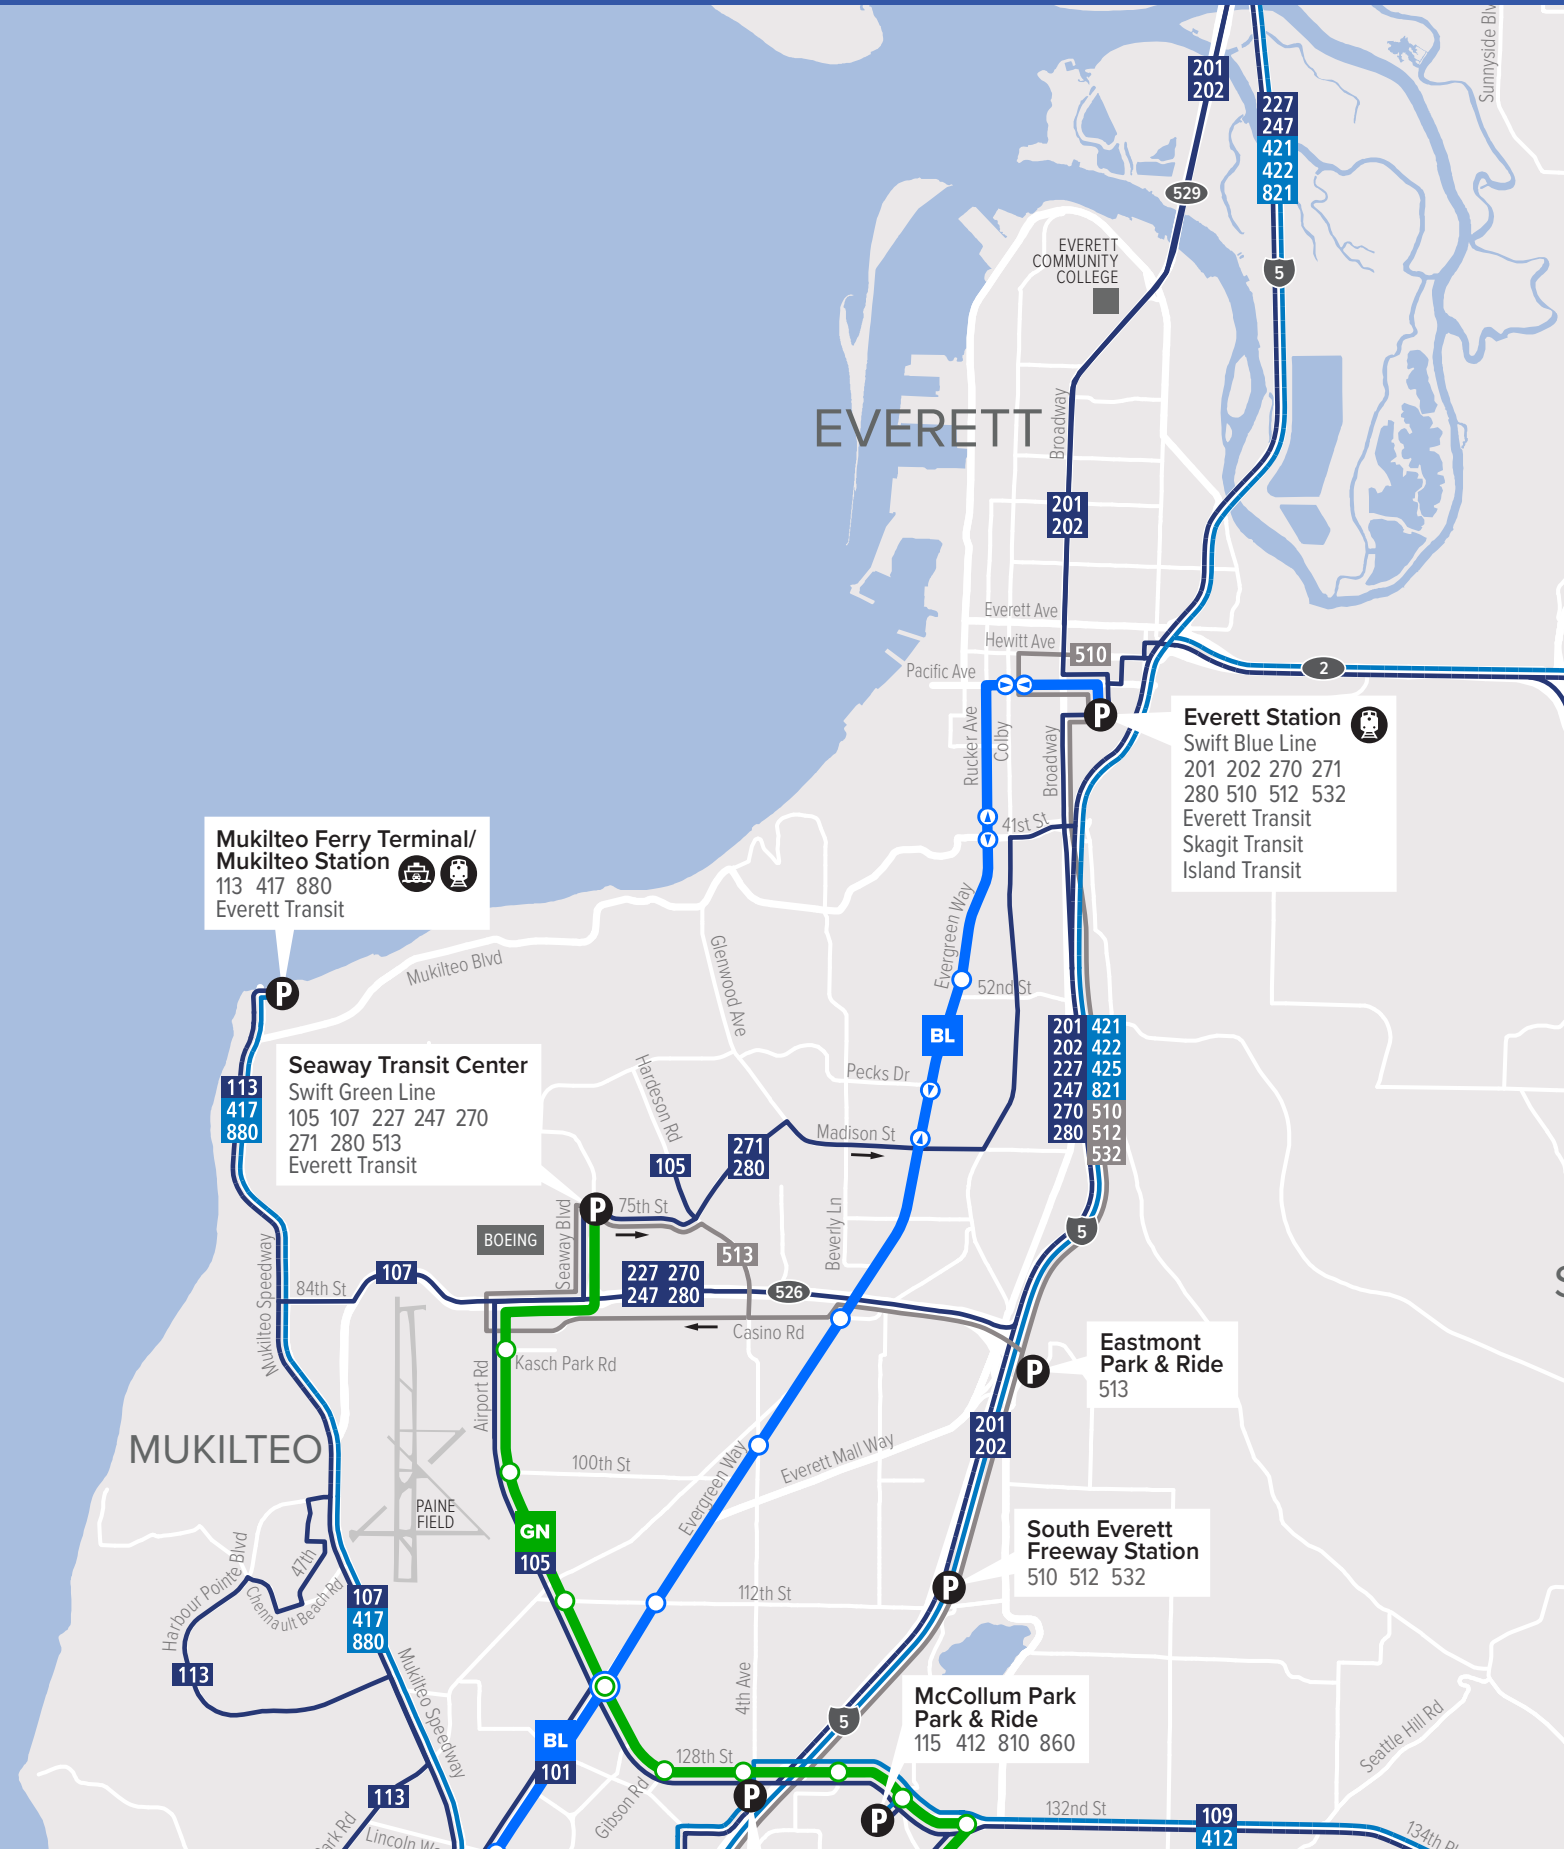

Community Transit System Map

Everett detail

March 2022

**Mukilteo Ferry Terminal/
Mukilteo Station**
113 417 880
Everett Transit

Seaway Transit Center
Swift Green Line
105 107 227 247 270
271 280 513
Everett Transit

Everett Station
Swift Blue Line
201 202 270 271
280 510 512 532
Everett Transit
Skagit Transit
Island Transit

**Eastmont
Park & Ride**
513

**South Everett
Freeway Station**
510 512 532

**McCollum Park
Park & Ride**
115 412 810 860