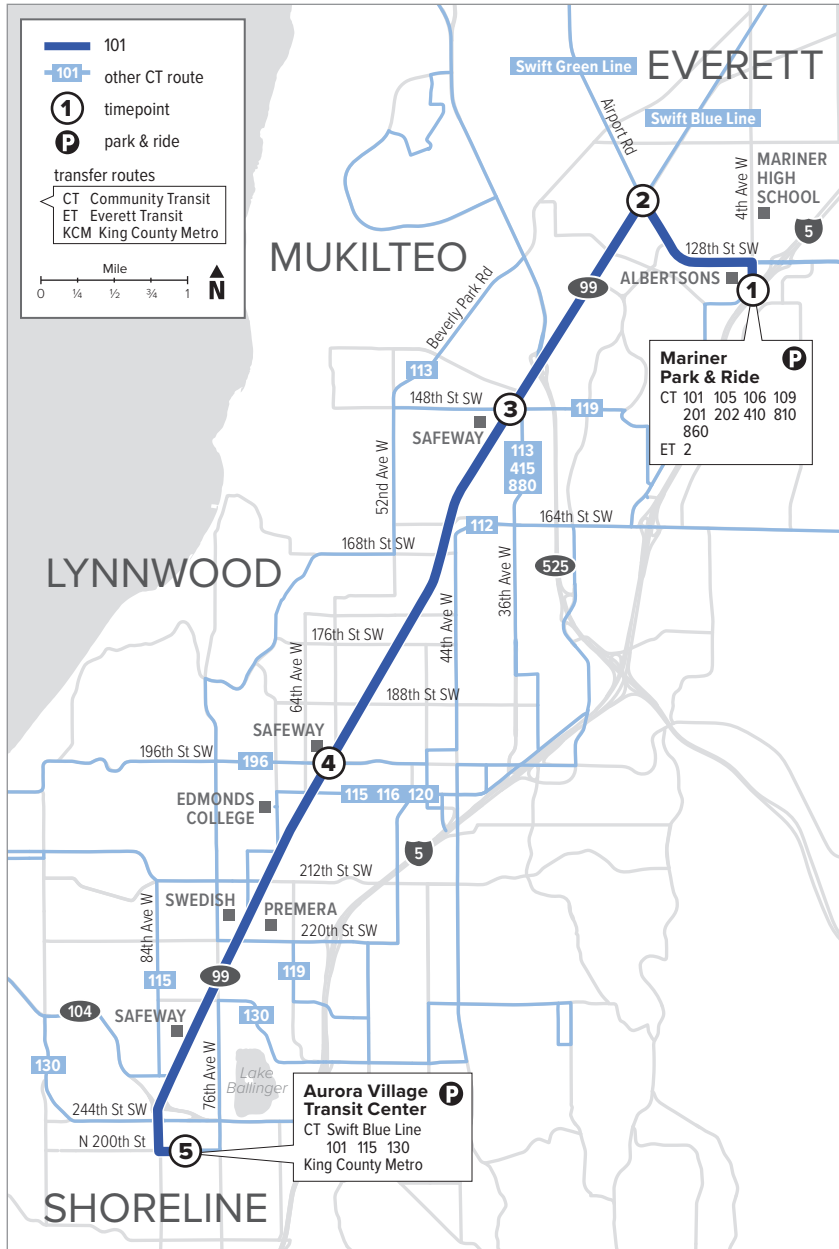

Route 101

Mariner Park & Ride – Aurora Village

Effective: 9/18/2022

Additional trip changes may occur. For the most up-to-date schedule information, visit communitytransit.org/alerts. Visit communitytransit.org/holidays for a list of observed holidays and service impacts or call (425) 353-7433.

Route 101

Weekdays

To Aurora Village Transit Center

Mariner Park & Ride Bay 3	Hwy 99 & Airport Rd	Hwy 99 & 148th St SW	Hwy 99 & 196th St SW	Aurora Village Transit Center
1	2	3	4	5
5:20	5:24	5:28	5:34	5:49
5:50	5:54	5:58	6:04	6:20
6:20	6:25	6:30	6:37	6:55
6:50	6:55	7:00	7:07	7:27
7:20	7:25	7:30	7:39	7:59
7:50	7:55	8:00	8:09	8:29
8:20	8:25	8:30	8:39	8:59
8:50	8:55	8:59	9:08	9:27
9:20	9:25	9:29	9:38	9:57
9:50	9:55	9:59	10:08	10:27
10:20	10:25	10:29	10:38	10:57
10:50	10:55	10:59	11:08	11:27
11:20	11:25	11:30	11:39	12:01
11:50	11:55	12:00	12:09	12:31
12:20	12:25	12:30	12:39	1:01
12:50	12:55	1:00	1:09	1:31
1:20	1:25	1:30	1:39	2:01
1:50	1:55	2:00	2:09	2:31
2:20	2:25	2:30	2:40	3:02
2:50	2:55	3:01	3:11	3:33
3:20	3:26	3:32	3:42	4:03
3:50	3:56	4:02	4:12	4:33
4:20	4:26	4:32	4:42	5:03
4:50	4:56	5:02	5:12	5:31
5:20	5:26	5:32	5:42	6:00
5:50	5:56	6:02	6:12	6:30
6:20	6:26	6:31	6:39	6:57
6:50	6:56	7:01	7:09	7:27
7:20	7:26	7:31	7:38	7:55
7:50	7:55	8:00	8:07	8:24
8:20	8:24	8:29	8:36	8:53
8:50	8:54	8:59	9:06	9:22
9:20	9:24	9:29	9:36	9:52
9:50	9:54	9:59	10:05	10:20
10:20	10:24	10:27	10:33	10:48
10:50	10:54	10:57	11:03	11:18