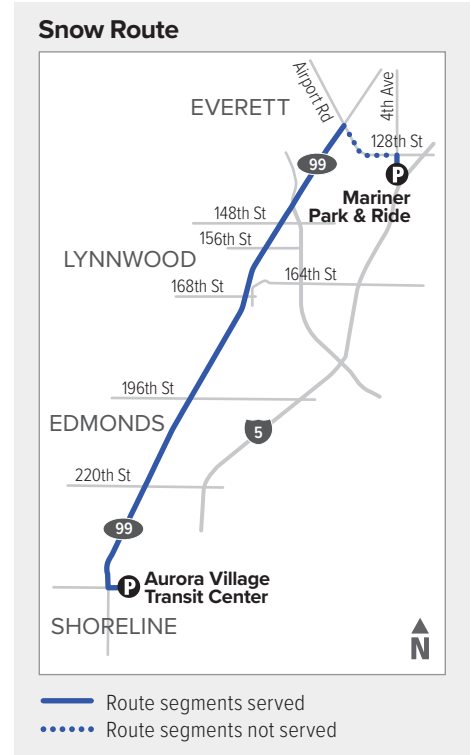

Route 101

Mariner Park & Ride – Aurora Village

Effective: 9/18/2022

Additional trip changes may occur. For the most up-to-date schedule information, visit communitytransit.org/alerts. Visit communitytransit.org/holidays for a list of observed holidays and service impacts or call (425) 353-7433.

Route 101

Weekdays

To Aurora Village Transit Center

Mariner Park & Ride Bay 3	Hwy 99 & Airport Rd	Hwy 99 & 148th St SW	Hwy 99 & 196th St SW	Aurora Village Transit Center
1	2	3	4	5
5:20	5:24	5:28	5:34	5:49
5:50	5:54	5:58	6:04	6:20
6:20	6:25	6:30	6:37	6:55
6:50	6:55	7:00	7:07	7:27
7:20	7:25	7:30	7:39	7:59
7:50	7:55	8:00	8:09	8:29
8:20	8:25	8:30	8:39	8:59
8:50	8:55	8:59	9:08	9:27
9:20	9:25	9:29	9:38	9:57
9:50	9:55	9:59	10:08	10:27
10:20	10:25	10:29	10:38	10:57
10:50	10:55	10:59	11:08	11:27
11:20	11:25	11:30	11:39	12:01
11:50	11:55	12:00	12:09	12:31
12:20	12:25	12:30	12:39	1:01
12:50	12:55	1:00	1:09	1:31
1:20	1:25	1:30	1:39	2:01
1:50	1:55	2:00	2:09	2:31
2:20	2:25	2:30	2:40	3:02
2:50	2:55	3:01	3:11	3:33
3:20	3:26	3:32	3:42	4:03
3:50	3:56	4:02	4:12	4:33
4:20	4:26	4:32	4:42	5:03
4:50	4:56	5:02	5:12	5:31
5:20	5:26	5:32	5:42	6:00
5:50	5:56	6:02	6:12	6:30
6:20	6:26	6:31	6:39	6:57
6:50	6:56	7:01	7:09	7:27
7:20	7:26	7:31	7:38	7:55
7:50	7:55	8:00	8:07	8:24
8:20	8:24	8:29	8:36	8:53
8:50	8:54	8:59	9:06	9:22
9:20	9:24	9:29	9:36	9:52
9:50	9:54	9:59	10:05	10:20
10:20	10:24	10:27	10:33	10:48
10:50	10:54	10:57	11:03	11:18