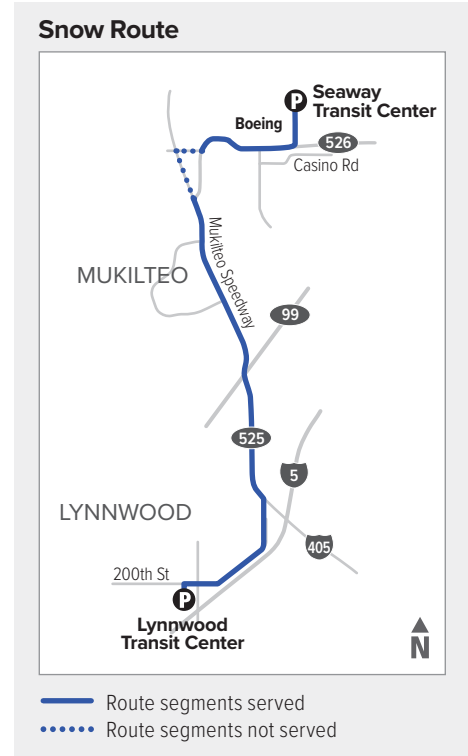

# Route 107

## Lynnwood Transit Center – Seaway Transit Center

**Effective: 9/18/2022**

Additional trip changes may occur. For the most up-to-date schedule information, visit [communitytransit.org/alerts](https://communitytransit.org/alerts). Visit [communitytransit.org/holidays](https://communitytransit.org/holidays) for a list of observed holidays and service impacts or call (425) 353-7433.

## To Seaway Transit Center