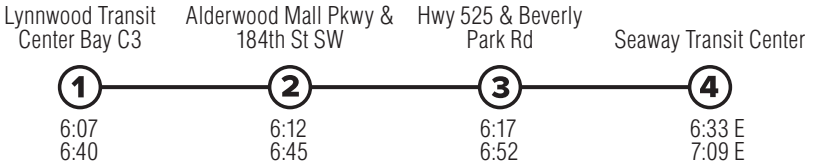

## Lynnwood Transit Center – Seaway Transit Center

**Effective: 9/18/2022**

Additional trip changes may occur. For the most up-to-date schedule information, visit [communitytransit.org/alerts](https://communitytransit.org/alerts). Visit [communitytransit.org/holidays](https://communitytransit.org/holidays) for a list of observed holidays and service impacts or call (425) 353-7433.

# Route 107

## To Seaway Transit Center