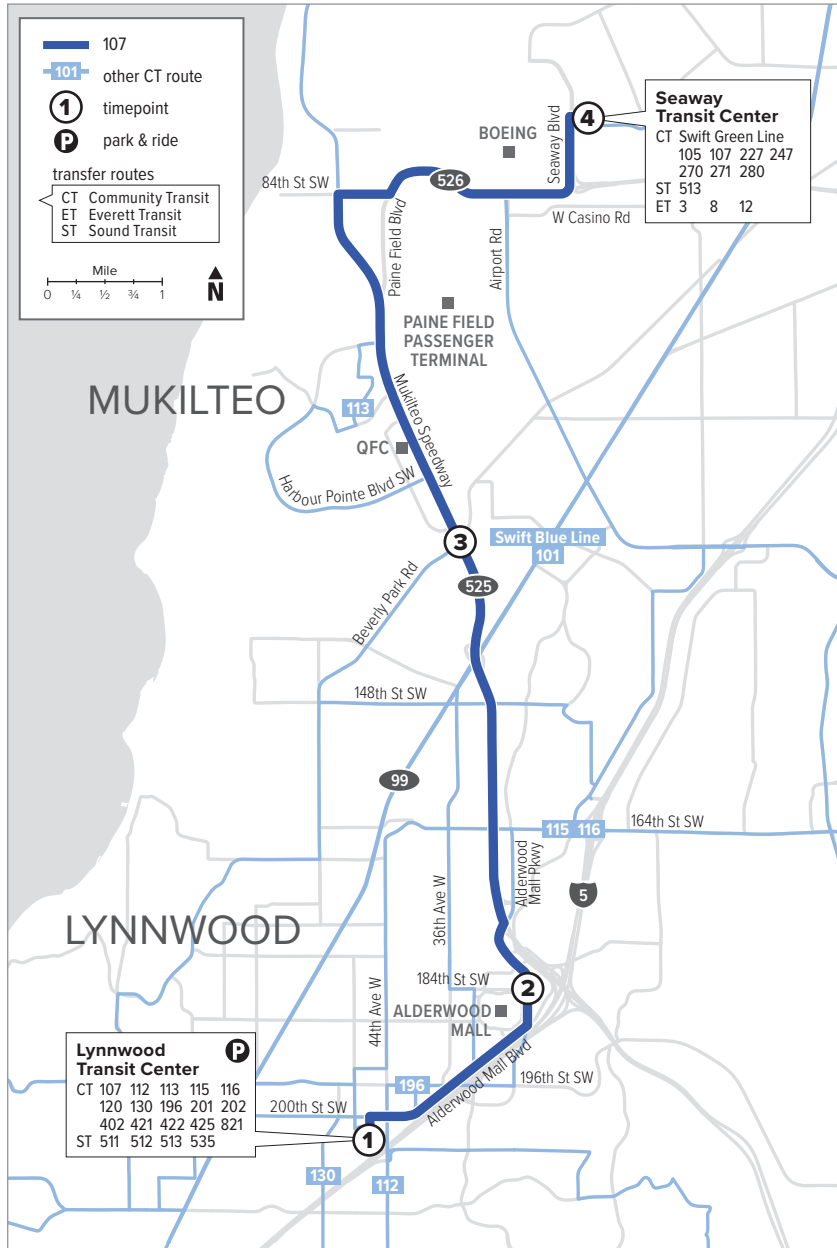

# Route 107

## Lynnwood Transit Center – Seaway Transit Center

**Effective: 9/18/2022**

Additional trip changes may occur. For the most up-to-date schedule information, visit [communitytransit.org/alerts](https://communitytransit.org/alerts). Visit [communitytransit.org/holidays](https://communitytransit.org/holidays) for a list of observed holidays and service impacts or call (425) 353-7433.

## To Seaway Transit Center