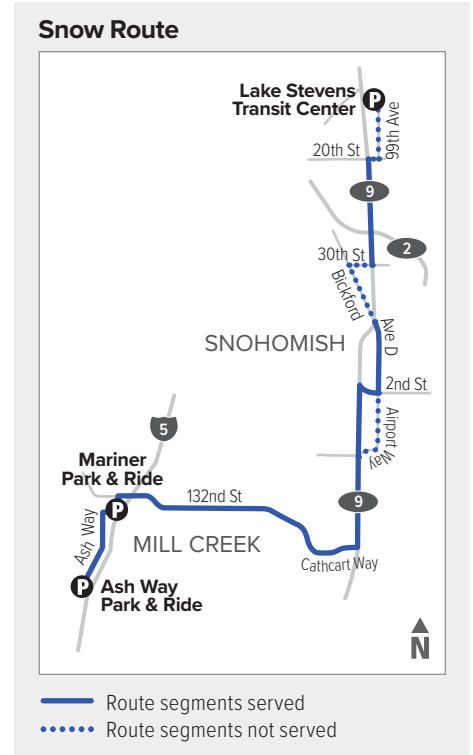

Route 109

Lake Stevens – Ash Way Park & Ride

Effective: 9/18/2022

Additional trip changes may occur. For the most up-to-date schedule information, visit communitytransit.org/alerts. Visit communitytransit.org/holidays for a list of observed holidays and service impacts or call (425) 353-7433.

Route 109

Weekdays

To Ash Way Park & Ride

Lake Stevens Transit Center Bay 2	Bickford Ave & 30th St	Ave D & Third St	132nd St SE & Seattle Hill Rd	Mariner Park & Ride Bay 4	Ash Way Park & Ride
1	2	3	4	5	6
5:06	5:14	5:19	5:32	5:42 E	5:53
6:03	6:14	6:19	6:34	6:44 E	6:57
7:06	7:18	7:25	7:44	7:58 E	8:11
8:03	8:14	8:19	8:35	8:48 E	9:01
9:07	9:17	9:22	9:36	9:48 E	10:01
10:07	10:17	10:22	10:36	10:48 E	11:01
11:07	11:17	11:23	11:37	11:49 E	12:02
12:07	12:17	12:23	12:39	12:51 E	1:03
1:07	1:17	1:23	1:39	1:51 E	2:04
2:08	2:18	2:26	2:43	2:57 E	3:11
3:09	3:19	3:27	3:44	3:58 E	4:12
4:10	4:21	4:27	4:44	4:58 E	5:13
5:10	5:21	5:27	5:44	5:57 E	6:10
6:06	6:17	6:23	6:38	6:51 E	7:02
7:13	7:22	7:28	7:42	7:52 E	8:03
8:12	8:21	8:27	8:40	8:50 E	9:01
9:10	9:19	9:25	9:38	9:48 E	9:57

Weekdays

To Lake Stevens

Ash Way Park & Ride Bay 3	Mariner Park & Ride Bay 2	132nd St SE & Seattle Hill Rd	Ave D & Third St	Bickford Ave & 30th St	Lake Stevens Transit Center
6	5	4	3	2	1
5:35	5:39	5:48	6:00	6:06	6:21
6:25	6:29	6:39	6:52	6:58	7:15
7:25	7:29	7:39	7:52	7:59	8:16
8:25	8:29	8:39	8:52	8:58	9:15
9:25	9:29	9:39	9:52	9:58	10:15
10:25	10:29	10:39	10:52	10:58	11:15
11:25	11:29	11:39	11:52	11:58	12:15
12:21	12:25	12:36	12:49	12:56	1:13
1:20	1:24	1:36	1:49	1:56	2:13
2:01	2:05	2:17	2:30	2:37	2:59
2:50	2:55	3:08	3:23	3:30	3:53
3:19	3:24	3:37	3:53	4:01	4:24
4:19	4:24	4:38	4:56	5:04	5:27
5:19	5:24	5:38	5:55	6:03	6:26
6:01	6:06	6:19	6:34	6:40	6:58
7:02	7:07	7:18	7:31	7:37	7:52
8:03	8:08	8:17	8:29	8:35	8:50
9:07	9:11	9:20	9:31	9:37	9:52