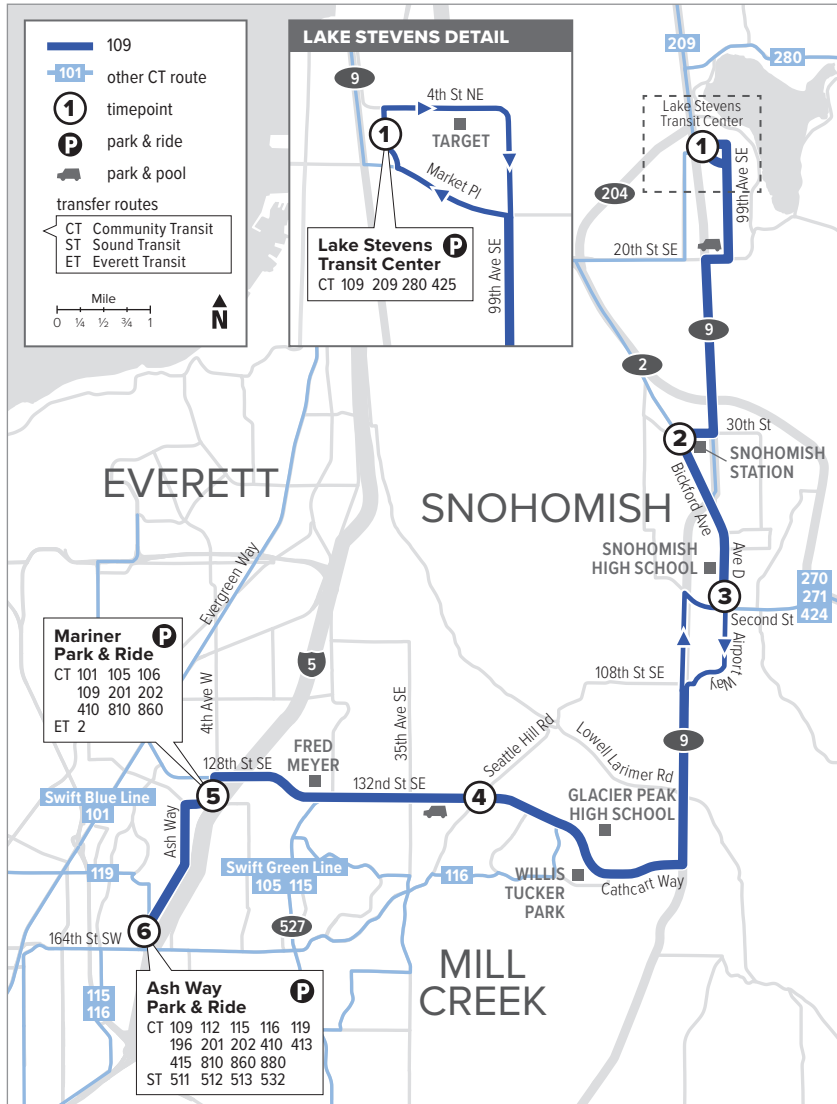

Route 109

Lake Stevens – Ash Way Park & Ride

Effective: 9/18/2022

Additional trip changes may occur. For the most up-to-date schedule information, visit communitytransit.org/alerts. Visit communitytransit.org/holidays for a list of observed holidays and service impacts or call (425) 353-7433.

Route 109

Weekdays

To Ash Way Park & Ride

Lake Stevens Transit Center Bay 2	Bickford Ave & 30th St	Ave D & Third St	132nd St SE & Seattle Hill Rd	Mariner Park & Ride Bay 4	Ash Way Park & Ride
1	2	3	4	5	6
5:06	5:14	5:19	5:32	5:42 E	5:53
6:03	6:14	6:19	6:34	6:44 E	6:57
7:06	7:18	7:25	7:44	7:58 E	8:11
8:03	8:14	8:19	8:35	8:48 E	9:01
9:07	9:17	9:22	9:36	9:48 E	10:01
10:07	10:17	10:22	10:36	10:48 E	11:01
11:07	11:17	11:23	11:37	11:49 E	12:02
12:07	12:17	12:23	12:39	12:51 E	1:03
1:07	1:17	1:23	1:39	1:51 E	2:04
2:08	2:18	2:26	2:43	2:57 E	3:11
3:09	3:19	3:27	3:44	3:58 E	4:12
4:10	4:21	4:27	4:44	4:58 E	5:13
5:10	5:21	5:27	5:44	5:57 E	6:10
6:06	6:17	6:23	6:38	6:51 E	7:02
7:13	7:22	7:28	7:42	7:52 E	8:03
8:12	8:21	8:27	8:40	8:50 E	9:01
9:10	9:19	9:25	9:38	9:48 E	9:57

Weekdays

To Lake Stevens

Ash Way Park & Ride Bay 3	Mariner Park & Ride Bay 2	132nd St SE & Seattle Hill Rd	Ave D & Third St	Bickford Ave & 30th St	Lake Stevens Transit Center
6	5	4	3	2	1
5:35	5:39	5:48	6:00	6:06	6:21
6:25	6:29	6:39	6:52	6:58	7:15
7:25	7:29	7:39	7:52	7:59	8:16
8:25	8:29	8:39	8:52	8:58	9:15
9:25	9:29	9:39	9:52	9:58	10:15
10:25	10:29	10:39	10:52	10:58	11:15
11:25	11:29	11:39	11:52	11:58	12:15
12:21	12:25	12:36	12:49	12:56	1:13
1:20	1:24	1:36	1:49	1:56	2:13
2:01	2:05	2:17	2:30	2:37	2:59
2:50	2:55	3:08	3:23	3:30	3:53
3:19	3:24	3:37	3:53	4:01	4:24
4:19	4:24	4:38	4:56	5:04	5:27
5:19	5:24	5:38	5:55	6:03	6:26
6:01	6:06	6:19	6:34	6:40	6:58
7:02	7:07	7:18	7:31	7:37	7:52
8:03	8:08	8:17	8:29	8:35	8:50
9:07	9:11	9:20	9:31	9:37	9:52