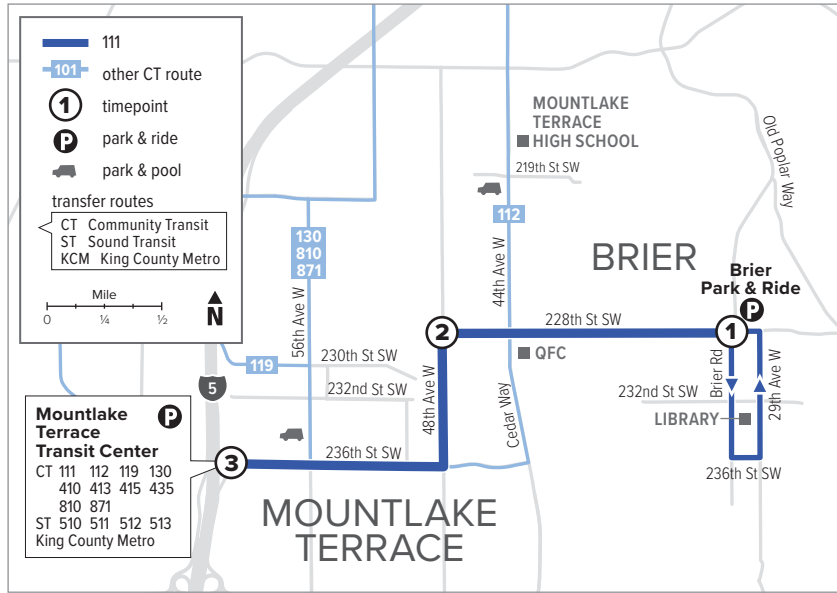

# Route 111

## Brier – Mountlake Terrace

Weekdays To Mountlake Terrace		
Brier Rd & 228th St SW	228th St SW & 48th Ave W	Mountlake Terrace Transit Center
<b>1</b>	<b>2</b>	<b>3</b>
6:22 6:52	6:28 6:59	6:34 7:05

Weekdays To Brier		
Mountlake Terrace Transit Center	228th St SW & 48th Ave W	228th St SW & 29th Ave W
<b>3</b>	<b>2</b>	<b>1</b>
<b>4:40</b> <b>5:40</b>	<b>4:43</b> <b>5:43</b>	<b>4:53</b> <b>5:53</b>