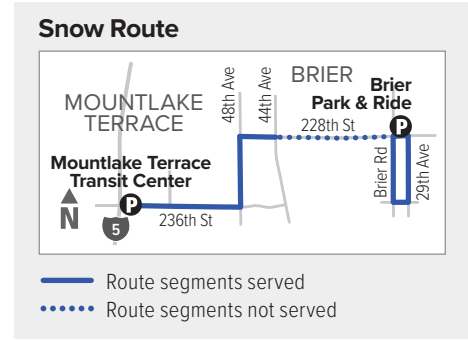

# Route 111

## Brier – Mountlake Terrace

Weekdays To Mountlake Terrace		
Brier Rd & 228th St SW	228th St SW & 48th Ave W	Mountlake Terrace Transit Center
<b>1</b>	<b>2</b>	<b>3</b>
6:22 6:52	6:28 6:59	6:34 7:05

Weekdays To Brier		
Mountlake Terrace Transit Center	228th St SW & 48th Ave W	228th St SW & 29th Ave W
<b>3</b>	<b>2</b>	<b>1</b>
<b>4:40</b> <b>5:40</b>	<b>4:43</b> <b>5:43</b>	<b>4:53</b> <b>5:53</b>