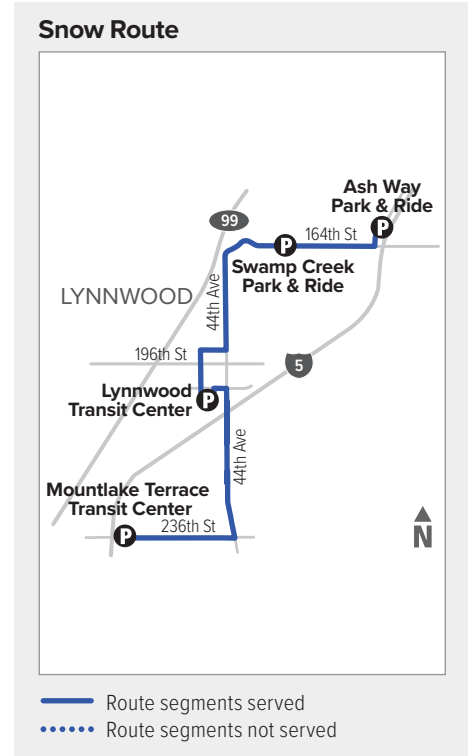

Route 112

Mountlake Terrace – Ash Way Park & Ride

Effective: 9/18/2022

Additional trip changes may occur. For the most up-to-date schedule information, visit communitytransit.org/alerts. Visit communitytransit.org/holidays for a list of observed holidays and service impacts or call (425) 353-7433.

Route 112

Weekdays

To Mountlake Terrace

Ash Way Park & Ride Bay 3	Swamp Creek Park & Ride Bay 1	Lynnwood Transit Center Bay B5	44th Ave W & 228th St SW	Mountlake Terrace Transit Center
1	2	3	4	5
5:54	5:56	6:06	6:11	6:20
6:47	6:49	7:01	7:07	7:20
7:52	7:54	8:06	8:12	8:23
8:56	8:58	9:10	9:16	9:27
9:57	9:59	10:11	10:17	10:28
10:55	10:57	11:10	11:16	11:26
11:55	11:57	12:10	12:17	12:27
12:53	12:55	1:08	1:15	1:25
1:55	1:57	2:10	2:17	2:29
2:39	2:41	2:54	3:01	3:13
3:44	3:47	4:00	4:07	4:19
4:43	4:46	4:59	5:07	5:19
5:56	5:59	6:12	6:19	6:30
6:57	7:00	7:12	7:18	7:29
7:57	7:59	8:11	8:17	8:27
8:57	8:59	9:11	9:17	9:26

Weekdays

To Ash Way Park & Ride

Mountlake Terrace Transit Center Bay 1	44th Ave W & 228th St SW	Lynnwood Transit Center Bay C3	Swamp Creek Park & Ride Bay 2	Ash Way Park & Ride
5	4	3	2	1
6:01	6:05	6:12	6:23	6:32
7:01	7:05	7:13	7:25	7:36
8:00	8:04	8:12	8:25	8:36
9:00	9:04	9:12	9:23	9:33
10:00	10:04	10:12	10:23	10:33
11:00	11:04	11:12	11:23	11:33
12:00	12:04	12:12	12:25	12:35
1:00	1:04	1:12	1:25	1:37
2:01	2:05	2:13	2:26	2:38
3:01	3:05	3:14	3:27	3:40
3:59	4:03	4:13	4:26	4:39
5:01	5:05	5:15	5:28	5:41
6:01	6:05	6:14	6:26	6:37
6:32	6:36	6:44	6:56	7:07
7:30	7:34	7:42	7:53	8:04
8:31	8:35	8:42	8:51	9:02
9:31	9:35	9:42	9:51	10:02