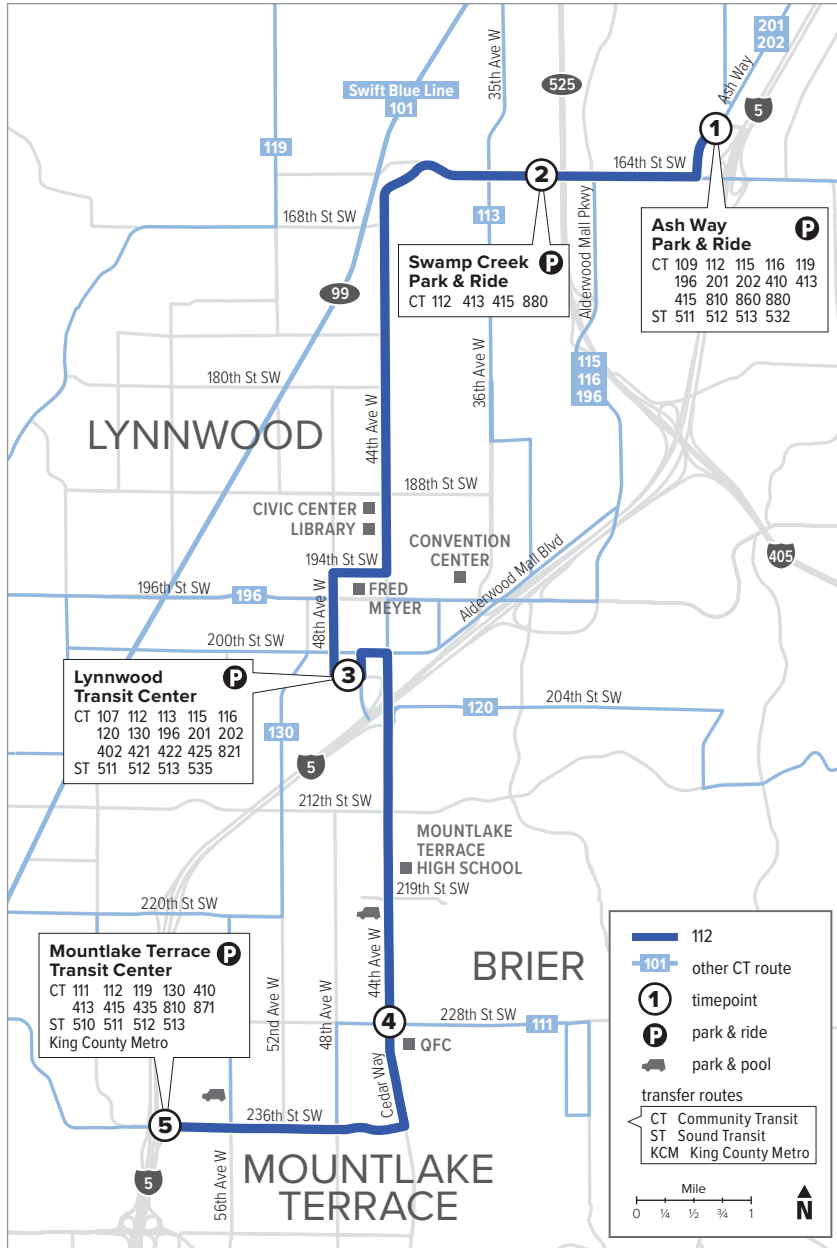

Route 112

Mountlake Terrace – Ash Way Park & Ride

Effective: 9/18/2022

Additional trip changes may occur. For the most up-to-date schedule information, visit communitytransit.org/alerts. Visit communitytransit.org/holidays for a list of observed holidays and service impacts or call (425) 353-7433.

Route 112

Weekdays

To Mountlake Terrace

Ash Way Park & Ride Bay 3	Swamp Creek Park & Ride Bay 1	Lynnwood Transit Center Bay B5	44th Ave W & 228th St SW	Mountlake Terrace Transit Center
1	2	3	4	5
5:54	5:56	6:06	6:11	6:20
6:47	6:49	7:01	7:07	7:20
7:52	7:54	8:06	8:12	8:23
8:56	8:58	9:10	9:16	9:27
9:57	9:59	10:11	10:17	10:28
10:55	10:57	11:10	11:16	11:26
11:55	11:57	12:10	12:17	12:27
12:53	12:55	1:08	1:15	1:25
1:55	1:57	2:10	2:17	2:29
2:39	2:41	2:54	3:01	3:13
3:44	3:47	4:00	4:07	4:19
4:43	4:46	4:59	5:07	5:19
5:56	5:59	6:12	6:19	6:30
6:57	7:00	7:12	7:18	7:29
7:57	7:59	8:11	8:17	8:27
8:57	8:59	9:11	9:17	9:26

Weekdays

To Ash Way Park & Ride

Mountlake Terrace Transit Center Bay 1	44th Ave W & 228th St SW	Lynnwood Transit Center Bay C3	Swamp Creek Park & Ride Bay 2	Ash Way Park & Ride
5	4	3	2	1
6:01	6:05	6:12	6:23	6:32
7:01	7:05	7:13	7:25	7:36
8:00	8:04	8:12	8:25	8:36
9:00	9:04	9:12	9:23	9:33
10:00	10:04	10:12	10:23	10:33
11:00	11:04	11:12	11:23	11:33
12:00	12:04	12:12	12:25	12:35
1:00	1:04	1:12	1:25	1:37
2:01	2:05	2:13	2:26	2:38
3:01	3:05	3:14	3:27	3:40
3:59	4:03	4:13	4:26	4:39
5:01	5:05	5:15	5:28	5:41
6:01	6:05	6:14	6:26	6:37
6:32	6:36	6:44	6:56	7:07
7:30	7:34	7:42	7:53	8:04
8:31	8:35	8:42	8:51	9:02
9:31	9:35	9:42	9:51	10:02