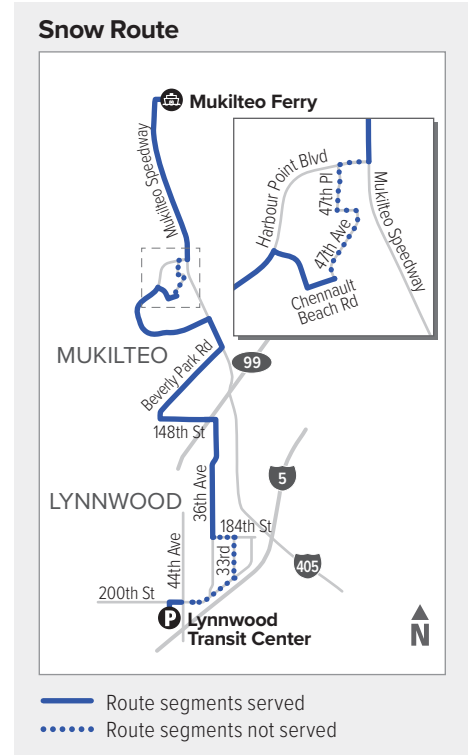

Route 113

Mukilteo – Lynnwood

Effective: 9/18/2022

Additional trip changes may occur. For the most up-to-date schedule information, visit communitytransit.org/alerts. Visit communitytransit.org/holidays for a list of observed holidays and service impacts or call (425) 353-7433.

Route 113

Weekdays

To Lynnwood Transit Center

Mukilteo Ferry Terminal Bay 1	Harbour Pointe Blvd & Chennault Beach Rd	Hwy 99 & 148th St SW	Alderwood Mall	Lynnwood Transit Center
1	2	3	4	5
5:40	5:51	6:04	6:13	6:23
6:25	6:36	6:49	6:58	7:09
6:55	7:08	7:22	7:31	7:44
7:25	7:38	7:52	8:01	8:14
7:55	8:08	8:22	8:31	8:44
8:25	8:38	8:52	9:01	9:14
9:25	9:37	9:51	10:00	10:12
10:25	10:37	10:51	11:00	11:12
11:25	11:37	11:51	12:00	12:13
12:25	12:38	12:52	1:02	1:16
1:25	1:38	1:52	2:02	2:16
2:25	2:39	2:55	3:05	3:20
2:55	3:09	3:25	3:35	3:50
3:30	3:44	4:00	4:10	4:25
4:30	4:43	4:56	5:06	5:21
5:00	5:13	5:26	5:36	5:50
5:30	5:43	5:56	6:05	6:18
6:00	6:13	6:25	6:34	6:47
7:00	7:12	7:24	7:33	7:45
8:00	8:12	8:24	8:33	8:45
8:55	9:06	9:17	9:25	9:35
9:55	10:06	10:17	10:25	10:35

Weekdays

To Mukilteo

Lynnwood Transit Center Bay B3	Alderwood Mall	Hwy 99 & 148th St SW	Harbour Pointe Blvd & Chennault Beach Rd	Mukilteo Ferry Terminal
5	4	3	2	1
5:31	5:34	5:43	5:57	6:16
6:31	6:35	6:44	6:58	7:20
7:31	7:35	7:44	7:58	8:20
8:31	8:35	8:44	8:58	9:20
9:26	9:30	9:39	9:53	10:14
10:25	10:29	10:39	10:53	11:14
11:26	11:30	11:40	11:54	12:15
12:25	12:30	12:40	12:54	1:15
12:55	1:00	1:10	1:25	1:46
1:28	1:33	1:43	1:58	2:21
1:51	1:56	2:06	2:21	2:47
2:21	2:26	2:36	2:51	3:17
2:52	2:57	3:07	3:22	3:48
3:22	3:27	3:37	3:52	4:19
3:50	3:55	4:06	4:22	4:49
4:20	4:25	4:36	4:52	5:19
4:52	4:57	5:08	5:23	5:48
5:21	5:26	5:37	5:52	6:16
5:51	5:56	6:07	6:22	6:44
6:30	6:35	6:45	7:00	7:21
6:58	7:03	7:13	7:28	7:49
7:59	8:03	8:12	8:26	8:47
8:59	9:03	9:12	9:26	9:47
10:00	10:04	10:12	10:25	10:44