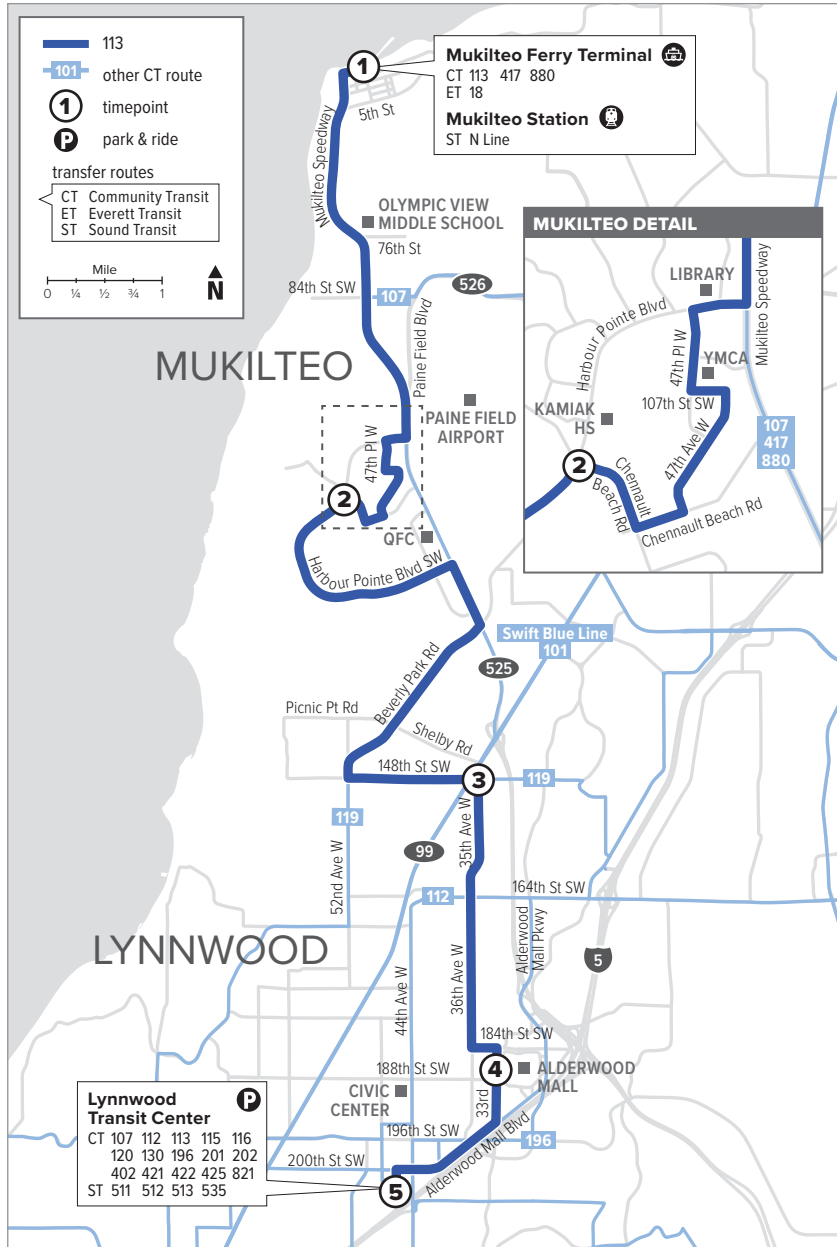

Route 113

Mukilteo – Lynnwood

Effective: 9/18/2022

Additional trip changes may occur. For the most up-to-date schedule information, visit communitytransit.org/alerts. Visit communitytransit.org/holidays for a list of observed holidays and service impacts or call (425) 353-7433.

Route 113

Weekdays

To Lynnwood Transit Center

Mukilteo Ferry Terminal Bay 1	Harbour Pointe Blvd & Chennault Beach Rd	Hwy 99 & 148th St SW	Alderwood Mall	Lynnwood Transit Center
1	2	3	4	5
5:40	5:51	6:04	6:13	6:23
6:25	6:36	6:49	6:58	7:09
6:55	7:08	7:22	7:31	7:44
7:25	7:38	7:52	8:01	8:14
7:55	8:08	8:22	8:31	8:44
8:25	8:38	8:52	9:01	9:14
9:25	9:37	9:51	10:00	10:12
10:25	10:37	10:51	11:00	11:12
11:25	11:37	11:51	12:00	12:13
12:25	12:38	12:52	1:02	1:16
1:25	1:38	1:52	2:02	2:16
2:25	2:39	2:55	3:05	3:20
2:55	3:09	3:25	3:35	3:50
3:30	3:44	4:00	4:10	4:25
4:30	4:43	4:56	5:06	5:21
5:00	5:13	5:26	5:36	5:50
5:30	5:43	5:56	6:05	6:18
6:00	6:13	6:25	6:34	6:47
7:00	7:12	7:24	7:33	7:45
8:00	8:12	8:24	8:33	8:45
8:55	9:06	9:17	9:25	9:35
9:55	10:06	10:17	10:25	10:35

Weekdays

To Mukilteo

Lynnwood Transit Center Bay B3	Alderwood Mall	Hwy 99 & 148th St SW	Harbour Pointe Blvd & Chennault Beach Rd	Mukilteo Ferry Terminal
5	4	3	2	1
5:31	5:34	5:43	5:57	6:16
6:31	6:35	6:44	6:58	7:20
7:31	7:35	7:44	7:58	8:20
8:31	8:35	8:44	8:58	9:20
9:26	9:30	9:39	9:53	10:14
10:25	10:29	10:39	10:53	11:14
11:26	11:30	11:40	11:54	12:15
12:25	12:30	12:40	12:54	1:15
12:55	1:00	1:10	1:25	1:46
1:28	1:33	1:43	1:58	2:21
1:51	1:56	2:06	2:21	2:47
2:21	2:26	2:36	2:51	3:17
2:52	2:57	3:07	3:22	3:48
3:22	3:27	3:37	3:52	4:19
3:50	3:55	4:06	4:22	4:49
4:20	4:25	4:36	4:52	5:19
4:52	4:57	5:08	5:23	5:48
5:21	5:26	5:37	5:52	6:16
5:51	5:56	6:07	6:22	6:44
6:30	6:35	6:45	7:00	7:21
6:58	7:03	7:13	7:28	7:49
7:59	8:03	8:12	8:26	8:47
8:59	9:03	9:12	9:26	9:47
10:00	10:04	10:12	10:25	10:44