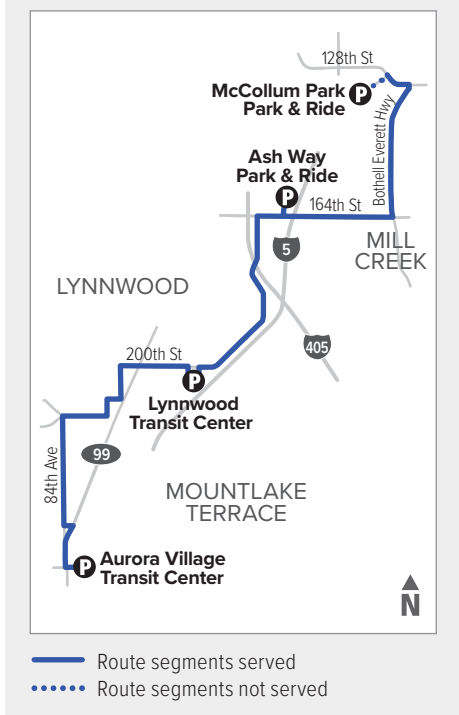

Snow Route

Effective: 9/18/2022

Additional trip changes may occur. For the most up-to-date schedule information, visit communitytransit.org/alerts. Visit communitytransit.org/holidays for a list of observed holidays and service impacts or call (425) 353-7433.