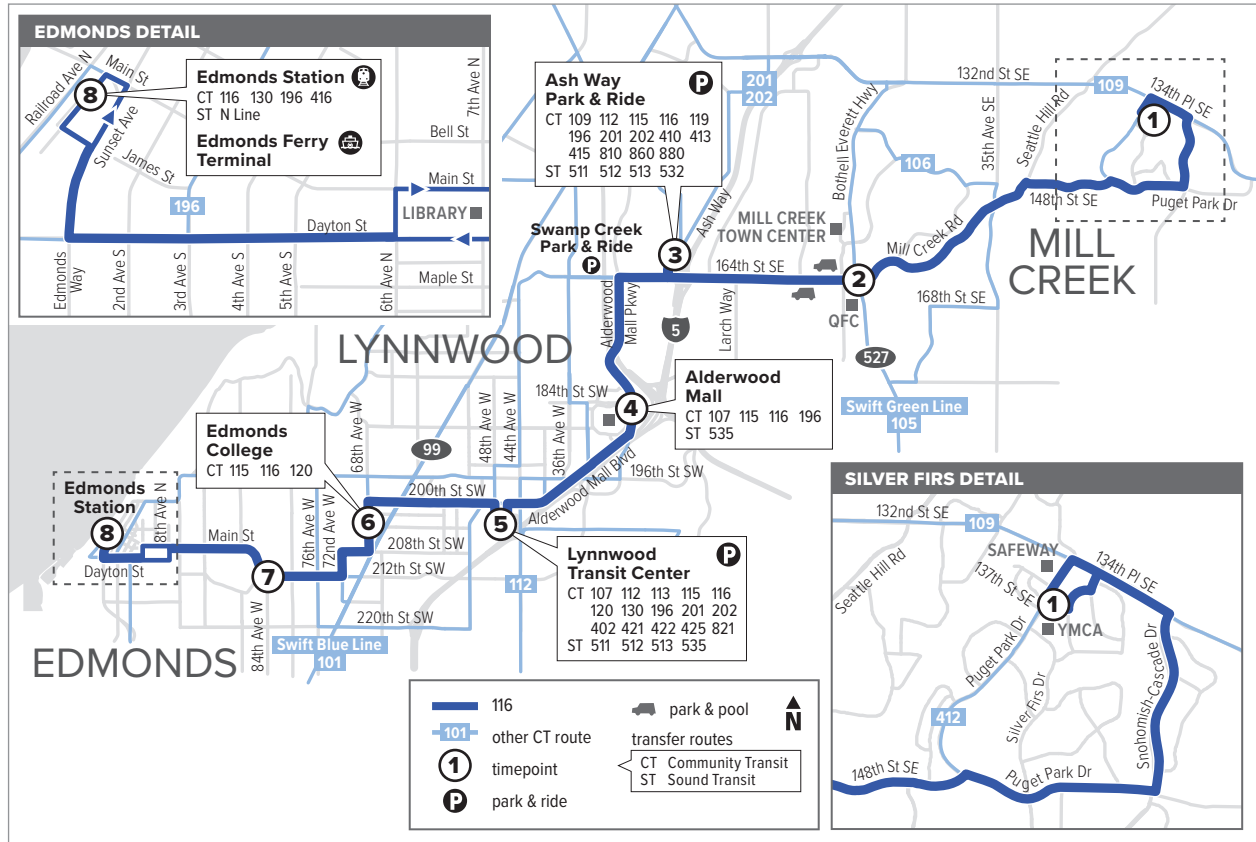

Route 116

Edmonds – Silver Firs