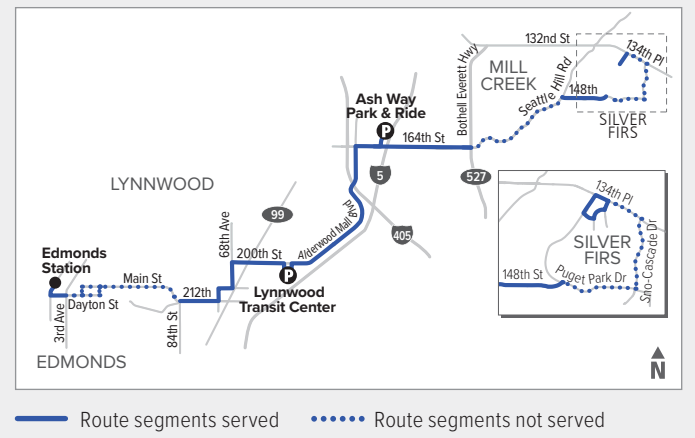

Snow Route

Effective: 9/18/2022

Additional trip changes may occur. For the most up-to-date schedule information, visit communitytransit.org/alerts. Visit communitytransit.org/holidays for a list of observed holidays and service impacts or call (425) 353-7433.