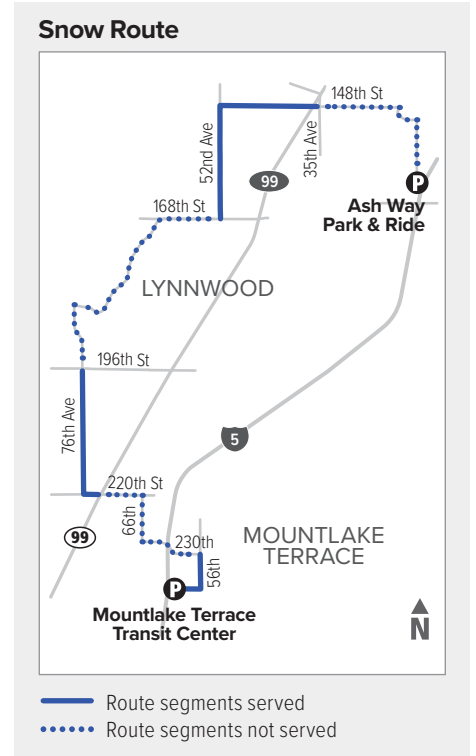

Route 119

Ash Way Park & Ride – Mountlake Terrace

Effective: 9/18/2022

Additional trip changes may occur. For the most up-to-date schedule information, visit communitytransit.org/alerts. Visit communitytransit.org/holidays for a list of observed holidays and service impacts or call (425) 353-7433.

Route 119

Weekdays

To Mountlake Terrace

Ash Way Park & Ride Bay 3	Hwy 99 & 148th St SW	168th St SW & 60th Ave W	196th St SW & 76th Ave W	Hwy 99 & 220th St SW	Mountlake Terrace Transit Center
1	2	3	4	5	6
5:40	5:46	5:51	5:57	6:01	6:11
6:40	6:47	6:52	7:00	7:07	7:21
7:40	7:47	7:52	8:00	8:07	8:21
8:40	8:47	8:52	8:59	9:06	9:20
9:40	9:46	9:52	9:59	10:05	10:17
10:40	10:46	10:52	10:59	11:05	11:18
11:40	11:46	11:52	11:59	12:05	12:19
12:40	12:46	12:52	12:59	1:05	1:19
1:40	1:46	1:53	2:00	2:09	2:23
2:42	2:48	2:55	3:02	3:11	3:26
3:42	3:48	3:55	4:02	4:11	4:26
4:42	4:48	4:55	5:02	5:11	5:26
5:42	5:48	5:55	6:02	6:09	6:24
6:42	6:48	6:54	7:01	7:07	7:21
7:40	7:46	7:51	7:57	8:03	8:17
8:40	8:46	8:51	8:57	9:03	9:14

Weekdays

To Ash Way Park & Ride

Mountlake Terrace Transit Center Bay 1	Hwy 99 & 220th St SW	196th St SW & 76th Ave W	168th St SW & 60th Ave W	Hwy 99 & 148th St SW	Ash Way Park & Ride
6	5	4	3	2	1
6:28	6:35	6:39	6:45	6:52	7:05
7:28	7:35	7:40	7:46	7:53	8:08
8:28	8:36	8:41	8:47	8:54	9:09
9:28	9:36	9:41	9:47	9:54	10:07
10:28	10:36	10:41	10:47	10:54	11:07
11:28	11:36	11:41	11:47	11:54	12:08
12:28	12:36	12:41	12:47	12:54	1:08
1:28	1:36	1:41	1:47	1:54	2:09
1:54	2:02	2:08	2:14	2:23	2:38
2:20	2:28	2:34	2:40	2:49	3:04
3:20	3:28	3:35	3:41	3:49	4:05
4:20	4:30	4:37	4:43	4:51	5:07
5:20	5:29	5:36	5:42	5:49	6:05
6:30	6:38	6:42	6:48	6:55	7:11
7:30	7:38	7:42	7:47	7:54	8:08
8:30	8:36	8:40	8:45	8:52	9:06
9:30	9:36	9:40	9:45	9:51	10:03