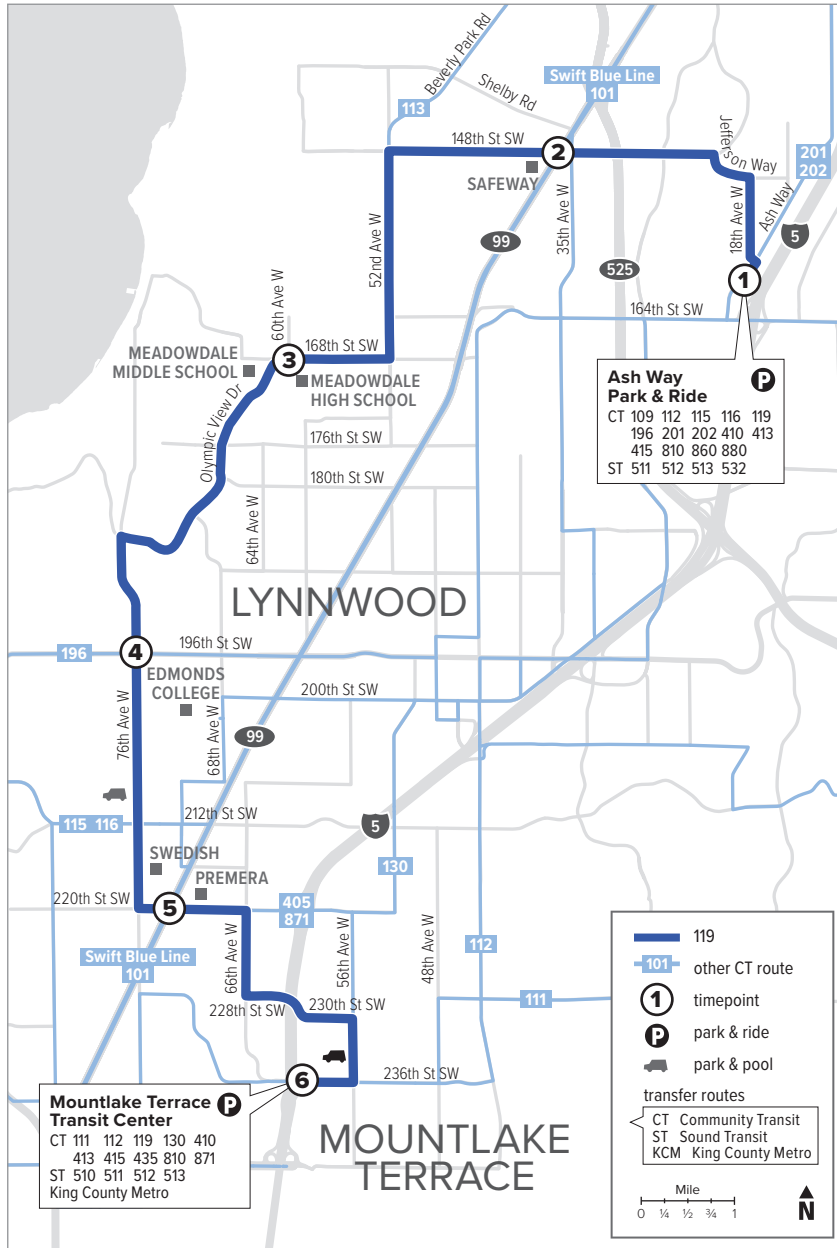

Route 119

Ash Way Park & Ride – Mountlake Terrace

Effective: 9/18/2022

Additional trip changes may occur. For the most up-to-date schedule information, visit communitytransit.org/alerts. Visit communitytransit.org/holidays for a list of observed holidays and service impacts or call (425) 353-7433.

Route 119

Weekdays

To Mountlake Terrace

Ash Way Park & Ride Bay 3	Hwy 99 & 148th St SW	168th St SW & 60th Ave W	196th St SW & 76th Ave W	Hwy 99 & 220th St SW	Mountlake Terrace Transit Center
1	2	3	4	5	6
5:40	5:46	5:51	5:57	6:01	6:11
6:40	6:47	6:52	7:00	7:07	7:21
7:40	7:47	7:52	8:00	8:07	8:21
8:40	8:47	8:52	8:59	9:06	9:20
9:40	9:46	9:52	9:59	10:05	10:17
10:40	10:46	10:52	10:59	11:05	11:18
11:40	11:46	11:52	11:59	12:05	12:19
12:40	12:46	12:52	12:59	1:05	1:19
1:40	1:46	1:53	2:00	2:09	2:23
2:42	2:48	2:55	3:02	3:11	3:26
3:42	3:48	3:55	4:02	4:11	4:26
4:42	4:48	4:55	5:02	5:11	5:26
5:42	5:48	5:55	6:02	6:09	6:24
6:42	6:48	6:54	7:01	7:07	7:21
7:40	7:46	7:51	7:57	8:03	8:17
8:40	8:46	8:51	8:57	9:03	9:14

Weekdays

To Ash Way Park & Ride

Mountlake Terrace Transit Center Bay 1	Hwy 99 & 220th St SW	196th St SW & 76th Ave W	168th St SW & 60th Ave W	Hwy 99 & 148th St SW	Ash Way Park & Ride
6	5	4	3	2	1
6:28	6:35	6:39	6:45	6:52	7:05
7:28	7:35	7:40	7:46	7:53	8:08
8:28	8:36	8:41	8:47	8:54	9:09
9:28	9:36	9:41	9:47	9:54	10:07
10:28	10:36	10:41	10:47	10:54	11:07
11:28	11:36	11:41	11:47	11:54	12:08
12:28	12:36	12:41	12:47	12:54	1:08
1:28	1:36	1:41	1:47	1:54	2:09
1:54	2:02	2:08	2:14	2:23	2:38
2:20	2:28	2:34	2:40	2:49	3:04
3:20	3:28	3:35	3:41	3:49	4:05
4:20	4:30	4:37	4:43	4:51	5:07
5:20	5:29	5:36	5:42	5:49	6:05
6:30	6:38	6:42	6:48	6:55	7:11
7:30	7:38	7:42	7:47	7:54	8:08
8:30	8:36	8:40	8:45	8:52	9:06
9:30	9:36	9:40	9:45	9:51	10:03