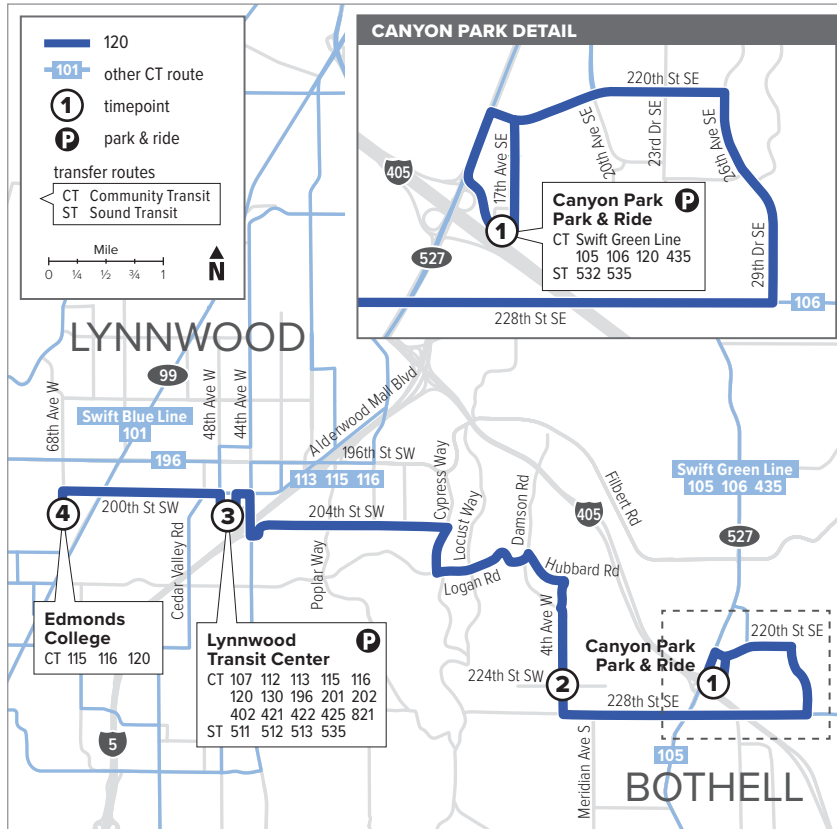

Route 120

Canyon Park – Edmonds College