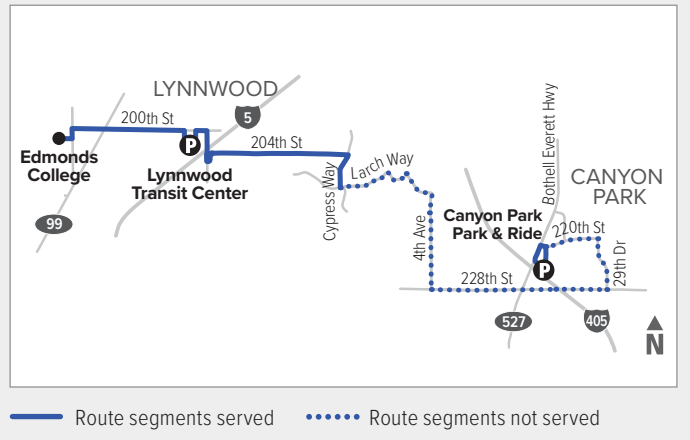

Snow Route

Effective: 9/18/2022

Additional trip changes may occur. For the most up-to-date schedule information, visit communitytransit.org/alerts. Visit communitytransit.org/holidays for a list of observed holidays and service impacts or call (425) 353-7433.