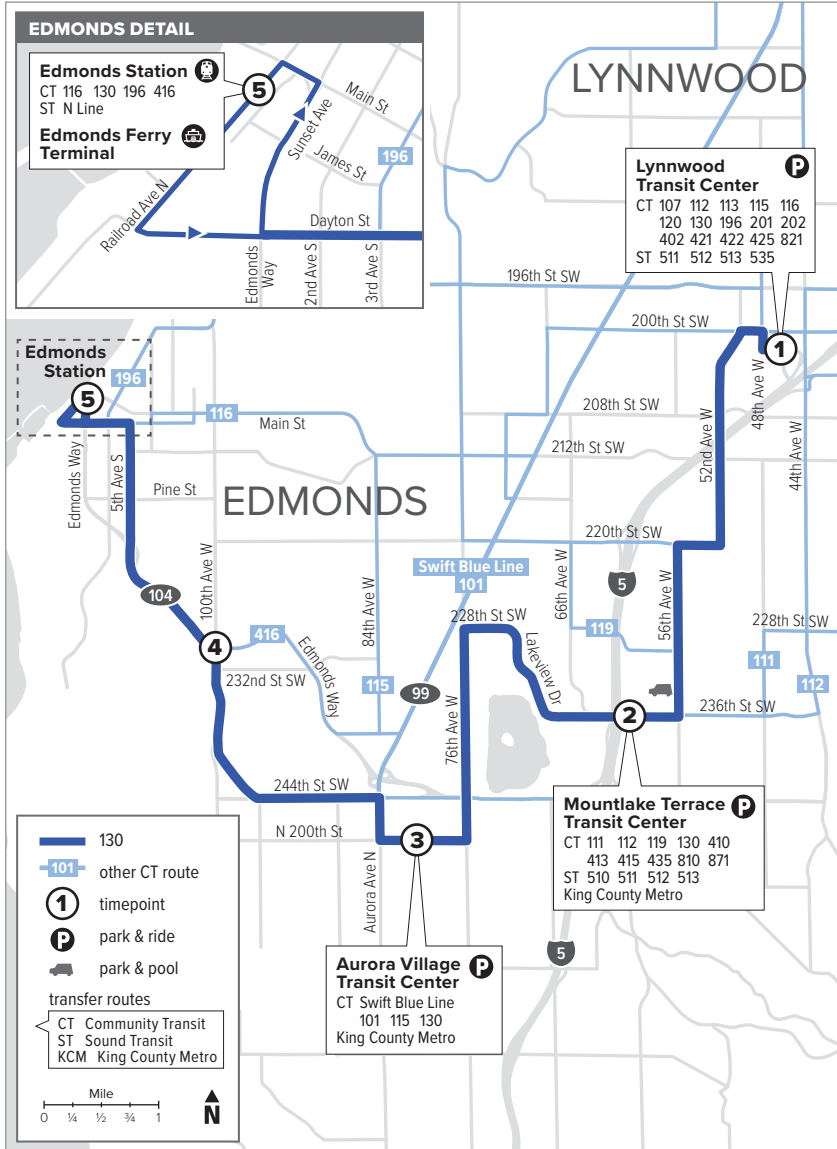

# Route 130

Edmonds – Lynnwood

Effective: 9/18/2022

Additional trip changes may occur. For the most up-to-date schedule information, visit [communitytransit.org/alerts](http://communitytransit.org/alerts). Visit [communitytransit.org/holidays](http://communitytransit.org/holidays) for a list of observed holidays and service impacts or call (425) 353-7433.

# Route 130

Weekdays

To Edmonds

Lynnwood Transit Center Bay C4	Mountlake Terrace Transit Center Bay 3	Aurora Village Transit Center Bay 5	100th Ave W & Edmonds Way	Edmonds Station
<b>1</b>	<b>2</b>	<b>3</b>	<b>4</b>	<b>5</b>
5:24	5:32	5:41	5:47	5:58
6:24	6:32	6:41	6:48	7:01
6:52	7:01	7:10	7:18	7:31
7:35	7:44	7:53	8:01	8:14
8:10	8:19	8:28	8:36	8:49
8:40	8:49	8:58	9:06	9:19
9:40	9:49	9:58	10:06	10:19
10:40	10:49	10:58	11:07	11:20
11:40	11:49	11:59	<b>12:08</b>	<b>12:21</b>
<b>12:40</b>	<b>12:49</b>	<b>12:59</b>	<b>1:08</b>	<b>1:21</b>
<b>1:40</b>	<b>1:49</b>	<b>1:59</b>	<b>2:08</b>	<b>2:23</b>
<b>2:34</b>	<b>2:43</b>	<b>2:53</b>	<b>3:02</b>	<b>3:17</b>
<b>3:34</b>	<b>3:43</b>	<b>3:54</b>	<b>4:04</b>	<b>4:19</b>
<b>4:33</b>	<b>4:42</b>	<b>4:53</b>	<b>5:03</b>	<b>5:18</b>
<b>5:04</b>	<b>5:13</b>	<b>5:24</b>	<b>5:33</b>	<b>5:47</b>
<b>5:33</b>	<b>5:42</b>	<b>5:53</b>	<b>6:02</b>	<b>6:14</b>
<b>6:10</b>	<b>6:19</b>	<b>6:29</b>	<b>6:37</b>	<b>6:49</b>
<b>7:15</b>	<b>7:23</b>	<b>7:32</b>	<b>7:39</b>	<b>7:51</b>
<b>8:15</b>	<b>8:23</b>	<b>8:32</b>	<b>8:39</b>	<b>8:51</b>
<b>9:15</b>	<b>9:23</b>	<b>9:32</b>	<b>9:39</b>	<b>9:50</b>