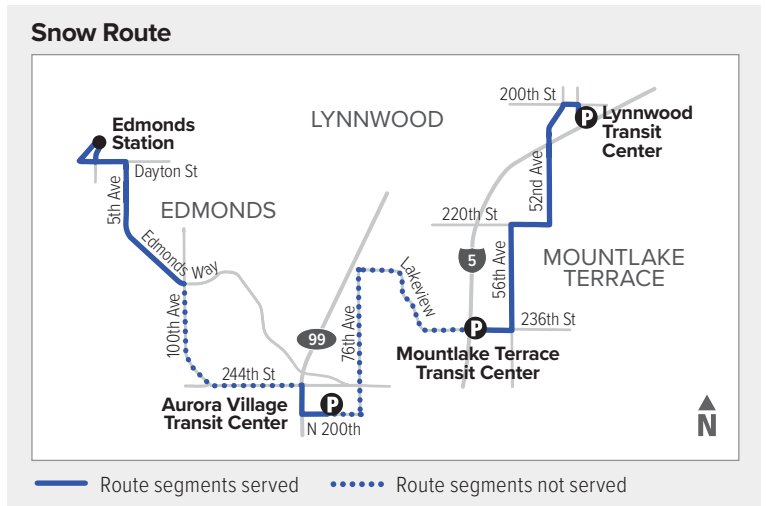

# Route 130

Edmonds – Lynnwood

Effective: 9/18/2022

Additional trip changes may occur. For the most up-to-date schedule information, visit [communitytransit.org/alerts](http://communitytransit.org/alerts). Visit [communitytransit.org/holidays](http://communitytransit.org/holidays) for a list of observed holidays and service impacts or call (425) 353-7433.

# Route 130

Weekdays

To Edmonds

Lynnwood Transit Center Bay C4	Mountlake Terrace Transit Center Bay 3	Aurora Village Transit Center Bay 5	100th Ave W & Edmonds Way	Edmonds Station
<b>1</b>	<b>2</b>	<b>3</b>	<b>4</b>	<b>5</b>
5:24	5:32	5:41	5:47	5:58
6:24	6:32	6:41	6:48	7:01
6:52	7:01	7:10	7:18	7:31
7:35	7:44	7:53	8:01	8:14
8:10	8:19	8:28	8:36	8:49
8:40	8:49	8:58	9:06	9:19
9:40	9:49	9:58	10:06	10:19
10:40	10:49	10:58	11:07	11:20
11:40	11:49	11:59	<b>12:08</b>	<b>12:21</b>
<b>12:40</b>	<b>12:49</b>	<b>12:59</b>	<b>1:08</b>	<b>1:21</b>
<b>1:40</b>	<b>1:49</b>	<b>1:59</b>	<b>2:08</b>	<b>2:23</b>
<b>2:34</b>	<b>2:43</b>	<b>2:53</b>	<b>3:02</b>	<b>3:17</b>
<b>3:34</b>	<b>3:43</b>	<b>3:54</b>	<b>4:04</b>	<b>4:19</b>
<b>4:33</b>	<b>4:42</b>	<b>4:53</b>	<b>5:03</b>	<b>5:18</b>
<b>5:04</b>	<b>5:13</b>	<b>5:24</b>	<b>5:33</b>	<b>5:47</b>
<b>5:33</b>	<b>5:42</b>	<b>5:53</b>	<b>6:02</b>	<b>6:14</b>
<b>6:10</b>	<b>6:19</b>	<b>6:29</b>	<b>6:37</b>	<b>6:49</b>
<b>7:15</b>	<b>7:23</b>	<b>7:32</b>	<b>7:39</b>	<b>7:51</b>
<b>8:15</b>	<b>8:23</b>	<b>8:32</b>	<b>8:39</b>	<b>8:51</b>
<b>9:15</b>	<b>9:23</b>	<b>9:32</b>	<b>9:39</b>	<b>9:50</b>