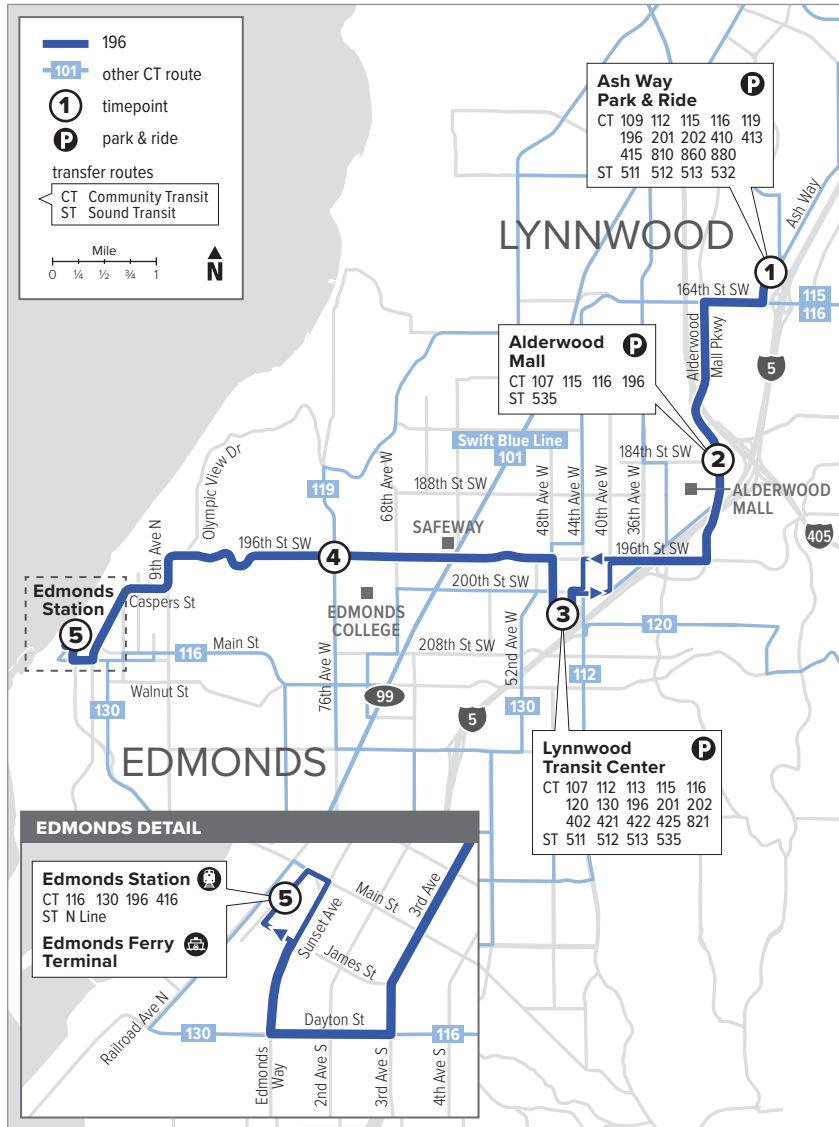

Route 196

Edmonds – Ash Way Park & Ride

Effective: 9/18/2022

Additional trip changes may occur. For the most up-to-date schedule information, visit communitytransit.org/alerts. Visit communitytransit.org/holidays for a list of observed holidays and service impacts or call (425) 353-7433.

Route 196

Weekdays

To Edmonds

| Ash Way Park & Ride Bay 3 | Alderwood Mall Pkwy & 184th St SW | Lynnwood Transit Center Bay C1 | 196th St SW & 76th Ave W | Edmonds Station |
|---------------------------|-----------------------------------|--------------------------------|--------------------------|-----------------|
| 1 | 2 | 3 | 4 | 5 |
| 5:54 | 5:59 | 6:07 | 6:14 | 6:27 |
| 6:51 | 6:56 | 7:05 | 7:14 | 7:30 |
| 7:15 | 7:20 | 7:29 | 7:38 | 7:54 |
| 8:14 | 8:19 | 8:28 | 8:37 | 8:53 |
| 8:44 | 8:50 | 8:59 | 9:08 | 9:24 |
| 9:43 | 9:49 | 9:58 | 10:07 | 10:24 |
| 10:13 | 10:19 | 10:28 | 10:37 | 10:54 |
| 10:43 | 10:49 | 11:00 | 11:09 | 11:26 |
| 11:43 | 11:50 | 12:01 | 12:11 | 12:28 |
| 12:13 | 12:20 | 12:31 | 12:41 | 12:59 |
| 12:40 | 12:47 | 12:58 | 1:08 | 1:26 |
| 1:10 | 1:17 | 1:28 | 1:38 | 1:56 |
| 1:40 | 1:47 | 1:58 | 2:08 | 2:26 |
| 2:10 | 2:17 | 2:28 | 2:38 | 2:56 |
| 2:40 | 2:48 | 2:59 | 3:09 | 3:27 |
| 3:10 | 3:18 | 3:29 | 3:39 | 3:57 |
| 3:40 | 3:48 | 4:00 | 4:10 | 4:28 |
| 4:09 | 4:17 | 4:29 | 4:39 | 4:57 |
| 4:39 | 4:47 | 4:59 | 5:09 | 5:27 |
| 5:09 | 5:17 | 5:29 | 5:39 | 5:57 |
| 5:39 | 5:47 | 5:59 | 6:09 | 6:27 |
| 6:09 | 6:17 | 6:29 | 6:38 | 6:54 |
| 6:42 | 6:50 | 7:00 | 7:08 | 7:24 |
| 7:44 | 7:50 | 7:59 | 8:07 | 8:23 |
| 8:44 | 8:50 | 8:59 | 9:07 | 9:22 |
| 9:44 | 9:50 | 9:59 | 10:07 | 10:22 |