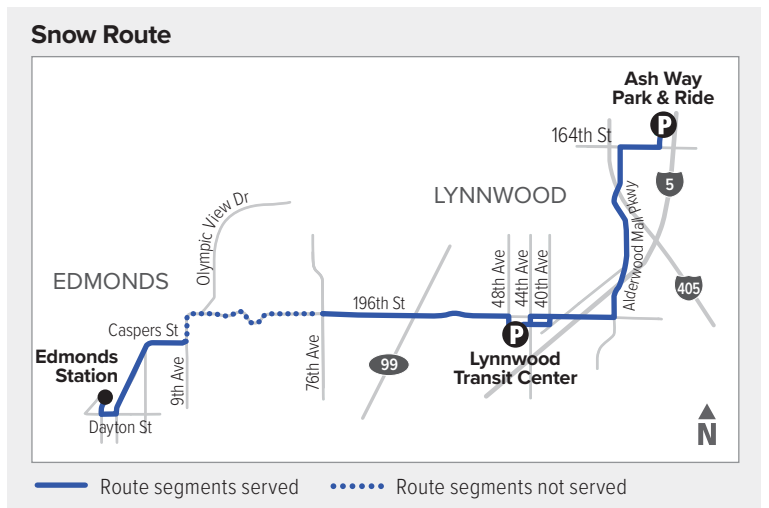

Route 196

Edmonds – Ash Way Park & Ride

Effective: 9/18/2022

Additional trip changes may occur. For the most up-to-date schedule information, visit communitytransit.org/alerts. Visit communitytransit.org/holidays for a list of observed holidays and service impacts or call (425) 353-7433.