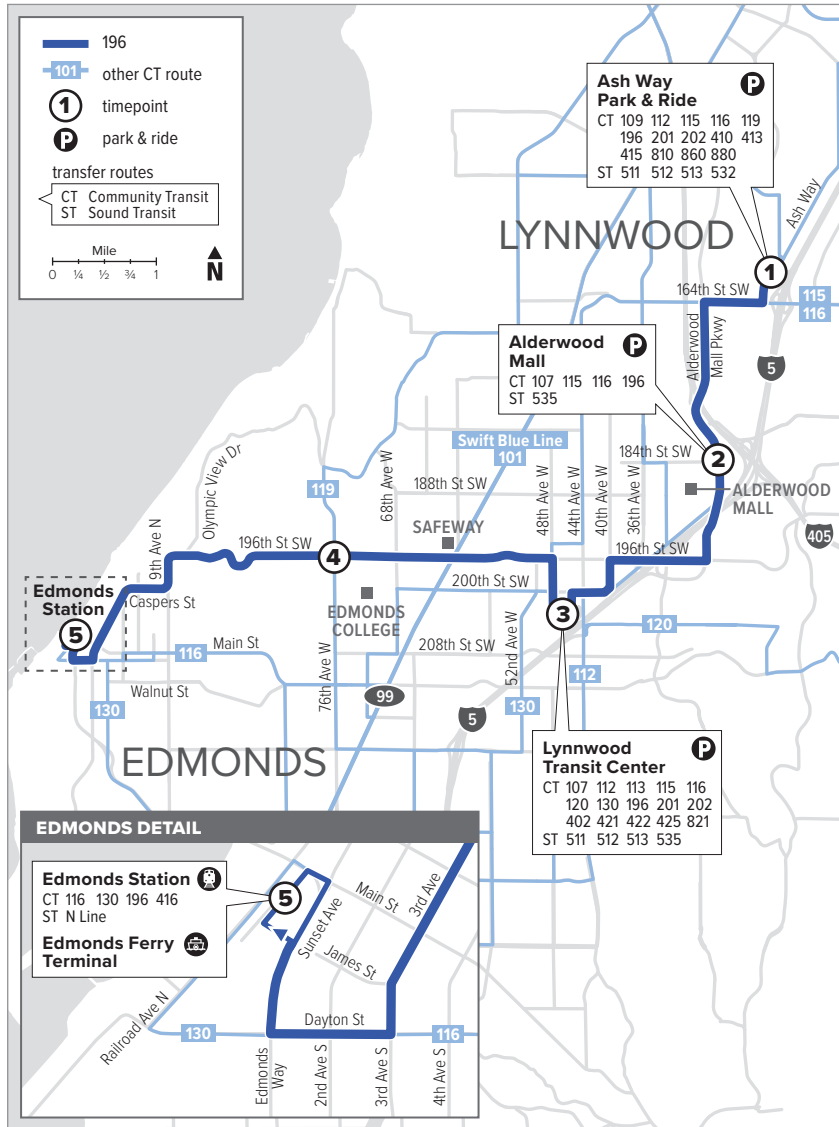

# Route 196

## Edmonds – Ash Way Park & Ride

Effective: 9/18/2022

Additional trip changes may occur. For the most up-to-date schedule information, visit [communitytransit.org/alerts](http://communitytransit.org/alerts). Visit [communitytransit.org/holidays](http://communitytransit.org/holidays) for a list of observed holidays and service impacts or call (425) 353-7433.

Sunday

To Ash Way Park & Ride

Edmonds Station Bay 3	196th St SW & 76th Ave W	Lynnwood Transit Center Bay B5	Alderwood Mall Pkwy & 184th St SW	Ash Way Park & Ride
<b>5</b>	<b>4</b>	<b>3</b>	<b>2</b>	<b>1</b>
7:40	7:48	7:55	8:03	8:15
8:36	8:44	8:51	8:59	9:11
9:31	9:40	9:49	9:58	10:10
10:35	10:44	10:53	11:03	11:16
11:28	11:37	11:47	11:57	<b>12:11</b>
<b>12:30</b>	<b>12:39</b>	<b>12:49</b>	<b>12:59</b>	<b>1:13</b>
<b>1:23</b>	<b>1:32</b>	<b>1:42</b>	<b>1:52</b>	<b>2:07</b>
<b>2:17</b>	<b>2:26</b>	<b>2:36</b>	<b>2:46</b>	<b>3:01</b>
<b>3:20</b>	<b>3:29</b>	<b>3:38</b>	<b>3:49</b>	<b>4:04</b>
<b>4:21</b>	<b>4:30</b>	<b>4:39</b>	<b>4:50</b>	<b>5:05</b>
<b>5:20</b>	<b>5:29</b>	<b>5:38</b>	<b>5:49</b>	<b>6:04</b>
<b>6:32</b>	<b>6:41</b>	<b>6:49</b>	<b>6:58</b>	<b>7:12</b>
<b>7:37</b>	<b>7:45</b>	<b>7:53</b>	<b>8:01</b>	<b>8:15</b>
<b>8:37</b>	<b>8:45</b>	<b>8:53</b>	<b>9:01</b>	<b>9:14</b>