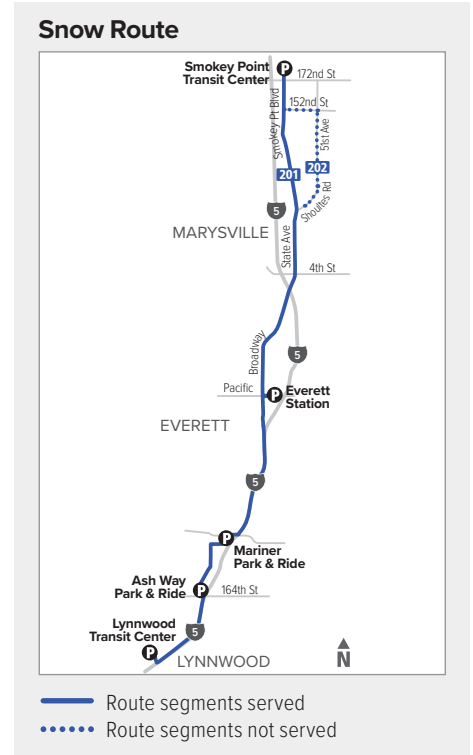

Route 201/202

Smokey Point – Lynnwood

Effective: 9/18/2022

Additional trip changes may occur. For the most up-to-date schedule information, visit communitytransit.org/alerts. Visit communitytransit.org/holidays for a list of observed holidays and service impacts or call (425) 353-7433.