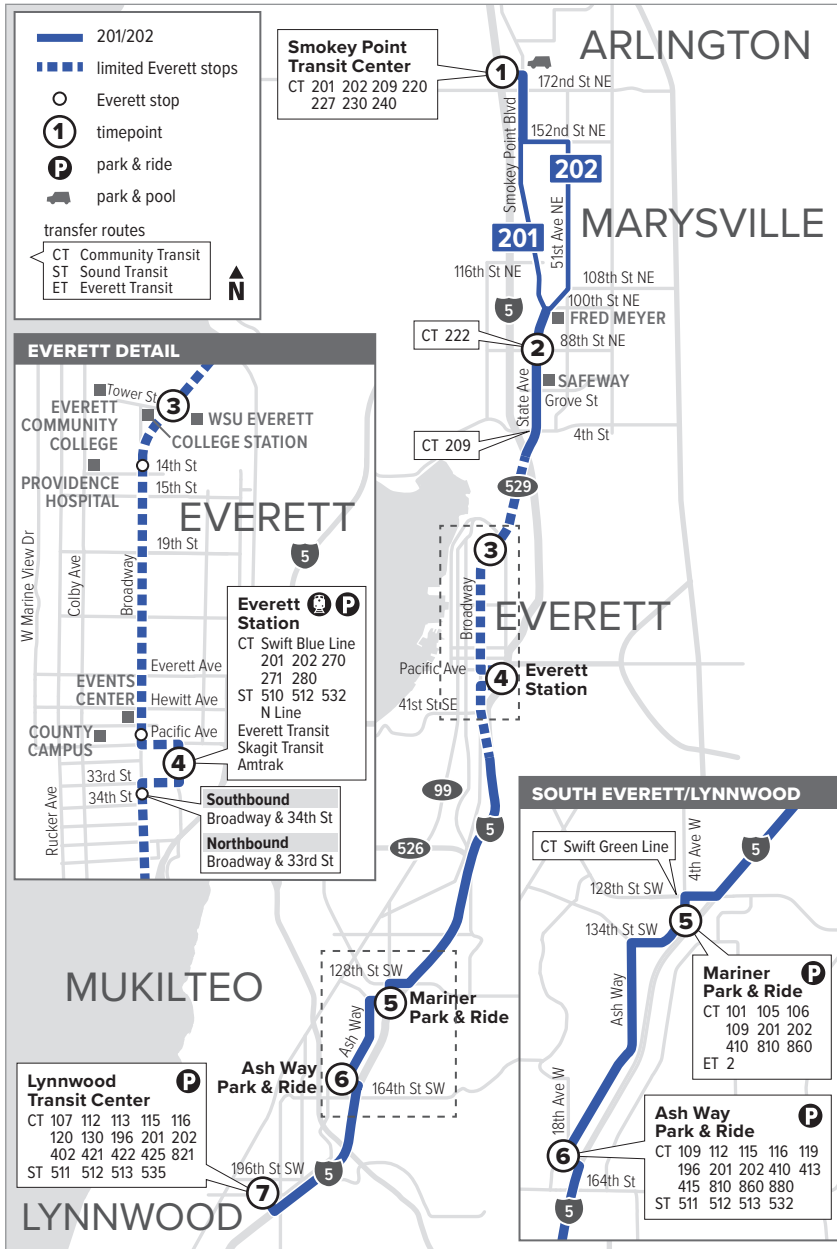

Route 201/202

Smokey Point – Lynnwood

Effective: 9/18/2022

Additional trip changes may occur. For the most up-to-date schedule information, visit communitytransit.org/alerts. Visit communitytransit.org/holidays for a list of observed holidays and service impacts or call (425) 353-7433.