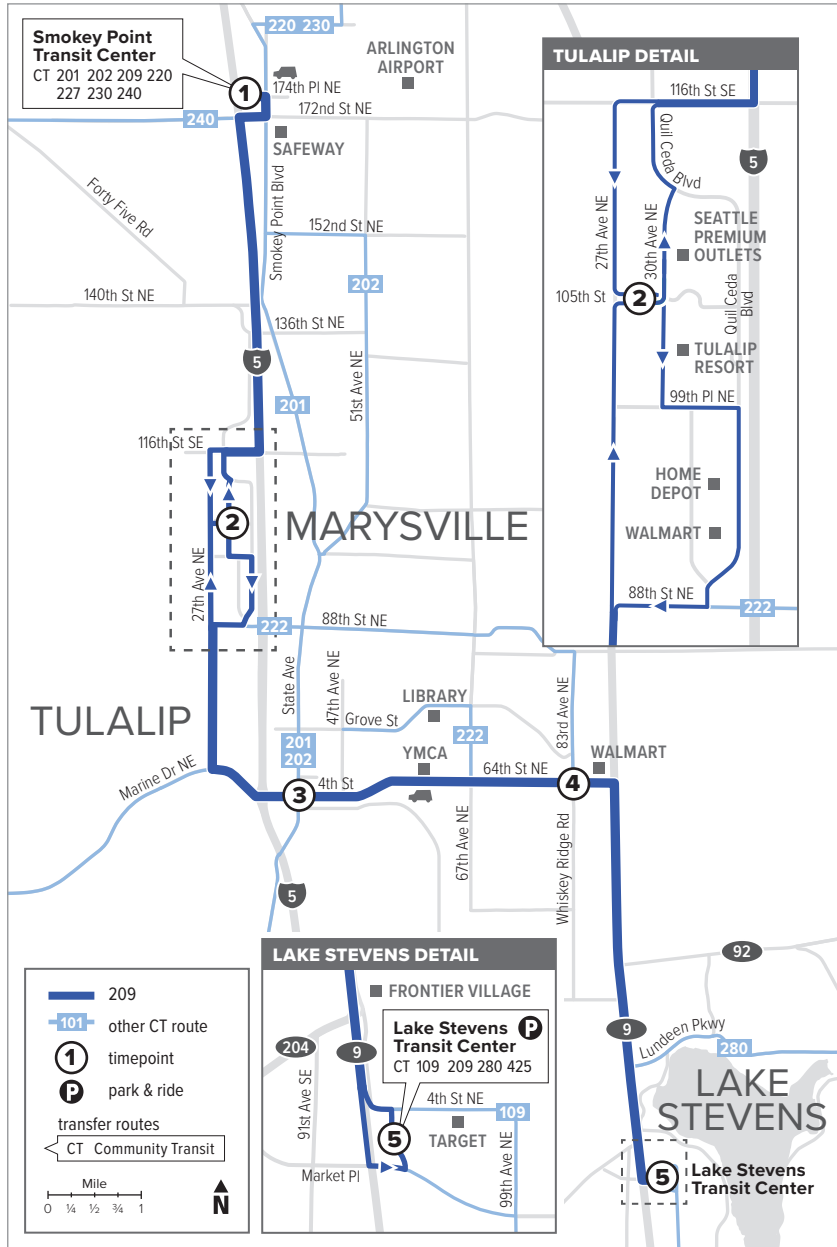

Route 209

Lake Stevens – Smokey Point Transit Center

Effective: 9/18/2022

Additional trip changes may occur. For the most up-to-date schedule information, visit communitytransit.org/alerts. Visit communitytransit.org/holidays for a list of observed holidays and service impacts or call (425) 353-7433.

Route 209

Weekdays

To Lake Stevens

Smokey Point Transit Center Bay 1	105th St NE & 30th Ave NE	4th St & State Ave	64th St NE & 83rd Ave NE	Lake Stevens Transit Center
1	2	3	4	5
5:12	5:20	5:32	5:37	5:52
6:12	6:20	6:32	6:38	6:53
7:12	7:21	7:33	7:39	7:57
8:17	8:26	8:38	8:44	9:02
9:17	9:26	9:38	9:44	10:01
10:17	10:26	10:38	10:44	11:01
11:17	11:26	11:39	11:45	12:03
12:17	12:26	12:41	12:47	1:05
1:15	1:24	1:39	1:45	2:04
2:14	2:23	2:38	2:44	3:03
3:15	3:24	3:39	3:47	4:06
4:15	4:24	4:39	4:47	5:06
5:11	5:20	5:35	5:41	5:59
6:15	6:24	6:39	6:45	7:03
7:15	7:24	7:37	7:43	8:01
8:15	8:24	8:37	8:42	8:59

Weekdays

To Smokey Point

Lake Stevens Transit Center Bay 1	64th St NE & 83rd Ave NE	4th St & State Ave	105th St NE & 30th Ave NE	Smokey Point Transit Center
5	4	3	2	1
5:30	5:37	5:42	5:50	6:06
6:35	6:42	6:48	6:57	7:14
7:32	7:40	7:46	7:55	8:12
8:33	8:41	8:47	8:56	9:14
9:20	9:28	9:34	9:43	10:01
10:20	10:28	10:34	10:43	11:02
11:20	11:28	11:34	11:44	12:03
12:20	12:28	12:34	12:45	1:04
1:20	1:28	1:34	1:45	2:04
2:24	2:33	2:40	2:51	3:10
3:32	3:41	3:48	3:59	4:18
4:08	4:17	4:24	4:35	4:54
5:06	5:15	5:22	5:33	5:51
6:06	6:14	6:19	6:30	6:48
7:08	7:16	7:21	7:32	7:49
8:10	8:17	8:22	8:31	8:48
9:15	9:22	9:27	9:36	9:52