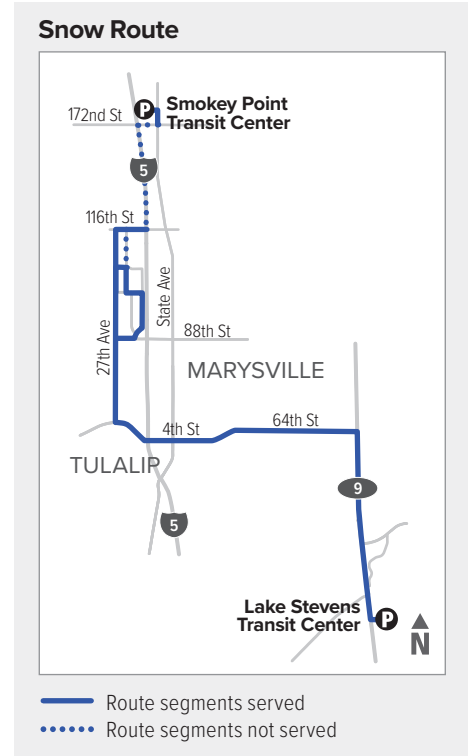

Route 209

Lake Stevens – Smokey Point Transit Center

Effective: 9/18/2022

Additional trip changes may occur. For the most up-to-date schedule information, visit communitytransit.org/alerts. Visit communitytransit.org/holidays for a list of observed holidays and service impacts or call (425) 353-7433.

Route 209

Weekdays

To Lake Stevens

Smokey Point Transit Center Bay 1	105th St NE & 30th Ave NE	4th St & State Ave	64th St NE & 83rd Ave NE	Lake Stevens Transit Center
1	2	3	4	5
5:12	5:20	5:32	5:37	5:52
6:12	6:20	6:32	6:38	6:53
7:12	7:21	7:33	7:39	7:57
8:17	8:26	8:38	8:44	9:02
9:17	9:26	9:38	9:44	10:01
10:17	10:26	10:38	10:44	11:01
11:17	11:26	11:39	11:45	12:03
12:17	12:26	12:41	12:47	1:05
1:15	1:24	1:39	1:45	2:04
2:14	2:23	2:38	2:44	3:03
3:15	3:24	3:39	3:47	4:06
4:15	4:24	4:39	4:47	5:06
5:11	5:20	5:35	5:41	5:59
6:15	6:24	6:39	6:45	7:03
7:15	7:24	7:37	7:43	8:01
8:15	8:24	8:37	8:42	8:59

Weekdays

To Smokey Point

Lake Stevens Transit Center Bay 1	64th St NE & 83rd Ave NE	4th St & State Ave	105th St NE & 30th Ave NE	Smokey Point Transit Center
5	4	3	2	1
5:30	5:37	5:42	5:50	6:06
6:35	6:42	6:48	6:57	7:14
7:32	7:40	7:46	7:55	8:12
8:33	8:41	8:47	8:56	9:14
9:20	9:28	9:34	9:43	10:01
10:20	10:28	10:34	10:43	11:02
11:20	11:28	11:34	11:44	12:03
12:20	12:28	12:34	12:45	1:04
1:20	1:28	1:34	1:45	2:04
2:24	2:33	2:40	2:51	3:10
3:32	3:41	3:48	3:59	4:18
4:08	4:17	4:24	4:35	4:54
5:06	5:15	5:22	5:33	5:51
6:06	6:14	6:19	6:30	6:48
7:08	7:16	7:21	7:32	7:49
8:10	8:17	8:22	8:31	8:48
9:15	9:22	9:27	9:36	9:52