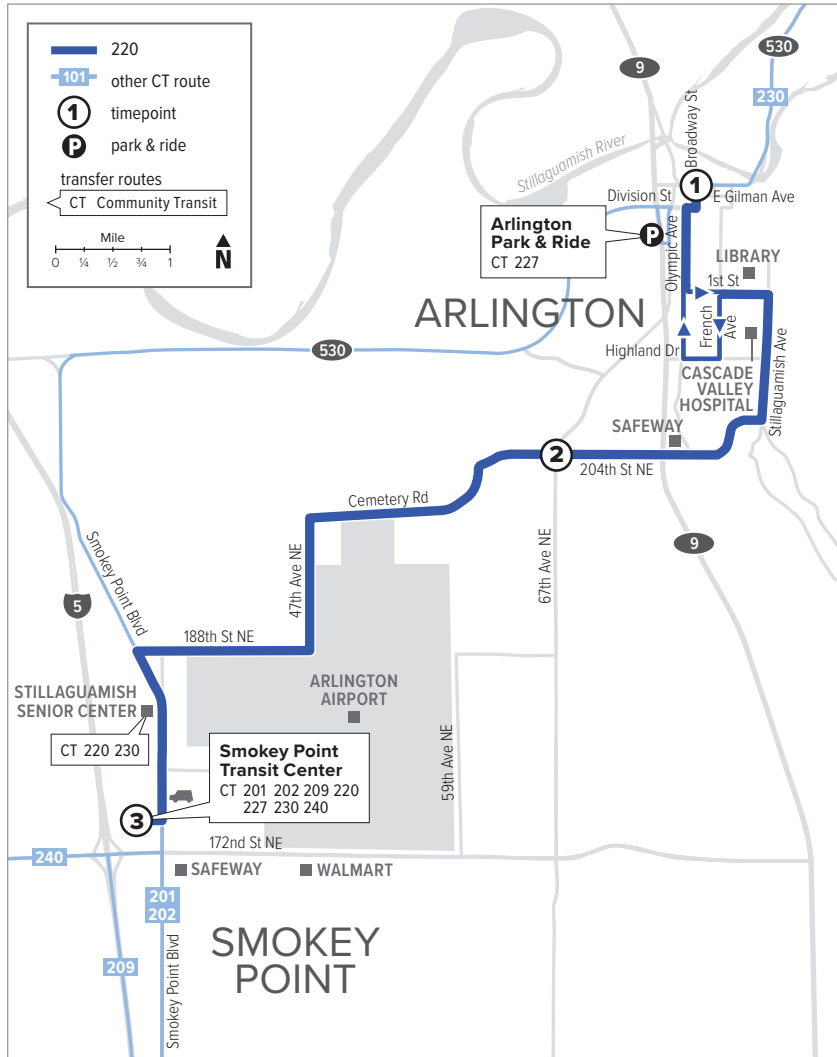

Route 220

Arlington – Smokey Point

Effective: 9/18/2022

Additional trip changes may occur. For the most up-to-date schedule information, visit communitytransit.org/alerts. Visit communitytransit.org/holidays for a list of observed holidays and service impacts or call (425) 353-7433.

Route 220

Weekdays To Smokey Point

Broadway St & E Gilman Ave 204th St NE & 67th Ave NE Smokey Point Transit Center

6:44	6:54	7:05
7:48	7:58	8:09
8:49	9:00	9:13
9:48	9:57	10:10
10:47	10:56	11:09
11:46	11:55	12:08
12:46	12:55	1:08
1:45	1:54	2:07
2:48	2:59	3:12
3:45	3:56	4:09
4:55	5:04	5:16
5:55	6:04	6:16
6:47	6:56	7:08

Weekdays To Arlington

Smokey Point Transit Center Bay 2 204th St NE & 67th Ave NE Broadway St & E Gilman Ave

7:23	7:31	7:46
8:23	8:31	8:47
9:23	9:31	9:46
10:22	10:30	10:45
11:21	11:29	11:44
12:21	12:29	12:44
1:20	1:28	1:43
2:19	2:27	2:46
3:18	3:26	3:43
4:28	4:36	4:53
5:28	5:36	5:53
6:20	6:28	6:45
7:28	7:36	7:51

Route 220

Saturday To Smokey Point

Broadway St & E Gilman Ave 204th St NE & 67th Ave NE Smokey Point Transit Center

6:19	6:28	6:38
7:15	7:24	7:35
8:17	8:27	8:38
9:17	9:27	9:38
10:17	10:27	10:38
11:17	11:27	11:39
12:18	12:28	12:40
1:18	1:28	1:40
2:18	2:28	2:40
3:18	3:28	3:39
4:18	4:27	4:38
5:18	5:27	5:38
6:18	6:27	6:38
7:16	7:25	7:36