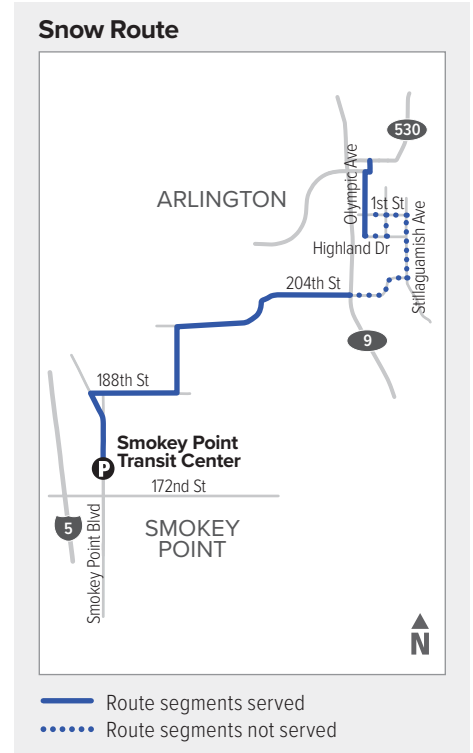

Route 220

Arlington – Smokey Point

Effective: 9/18/2022

Additional trip changes may occur. For the most up-to-date schedule information, visit communitytransit.org/alerts. Visit communitytransit.org/holidays for a list of observed holidays and service impacts or call (425) 353-7433.

Route 220

Weekdays To Smokey Point

Broadway St & E Gilman Ave 204th St NE & 67th Ave NE Smokey Point Transit Center

6:44	6:54	7:05
7:48	7:58	8:09
8:49	9:00	9:13
9:48	9:57	10:10
10:47	10:56	11:09
11:46	11:55	12:08
12:46	12:55	1:08
1:45	1:54	2:07
2:48	2:59	3:12
3:45	3:56	4:09
4:55	5:04	5:16
5:55	6:04	6:16
6:47	6:56	7:08

Weekdays To Arlington

Smokey Point Transit Center Bay 2 204th St NE & 67th Ave NE Broadway St & E Gilman Ave

7:23	7:31	7:46
8:23	8:31	8:47
9:23	9:31	9:46
10:22	10:30	10:45
11:21	11:29	11:44
12:21	12:29	12:44
1:20	1:28	1:43
2:19	2:27	2:46
3:18	3:26	3:43
4:28	4:36	4:53
5:28	5:36	5:53
6:20	6:28	6:45
7:28	7:36	7:51

Route 220

Saturday To Smokey Point

Broadway St & E Gilman Ave 204th St NE & 67th Ave NE Smokey Point Transit Center

6:19	6:28	6:38
7:15	7:24	7:35
8:17	8:27	8:38
9:17	9:27	9:38
10:17	10:27	10:38
11:17	11:27	11:39
12:18	12:28	12:40
1:18	1:28	1:40
2:18	2:28	2:40
3:18	3:28	3:39
4:18	4:27	4:38
5:18	5:27	5:38
6:18	6:27	6:38
7:16	7:25	7:36