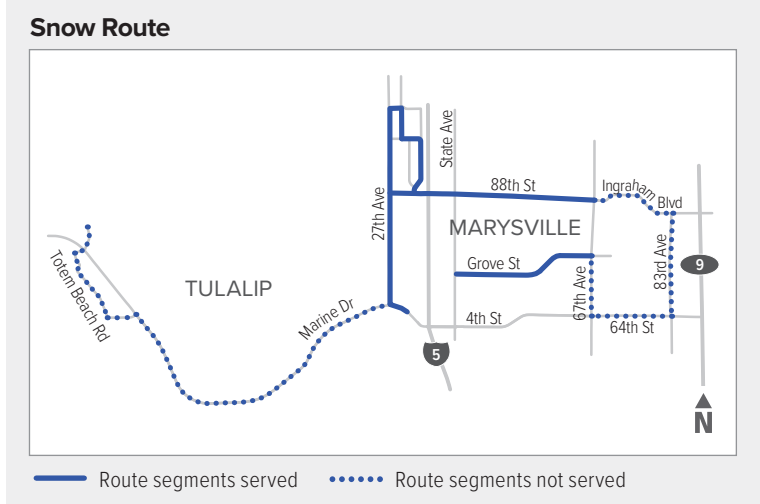

Route 222

Marysville – Tulalip

Effective: 9/18/2022

Additional trip changes may occur. For the most up-to-date schedule information, visit communitytransit.org/alerts. Visit communitytransit.org/holidays for a list of observed holidays and service impacts or call (425) 353-7433.