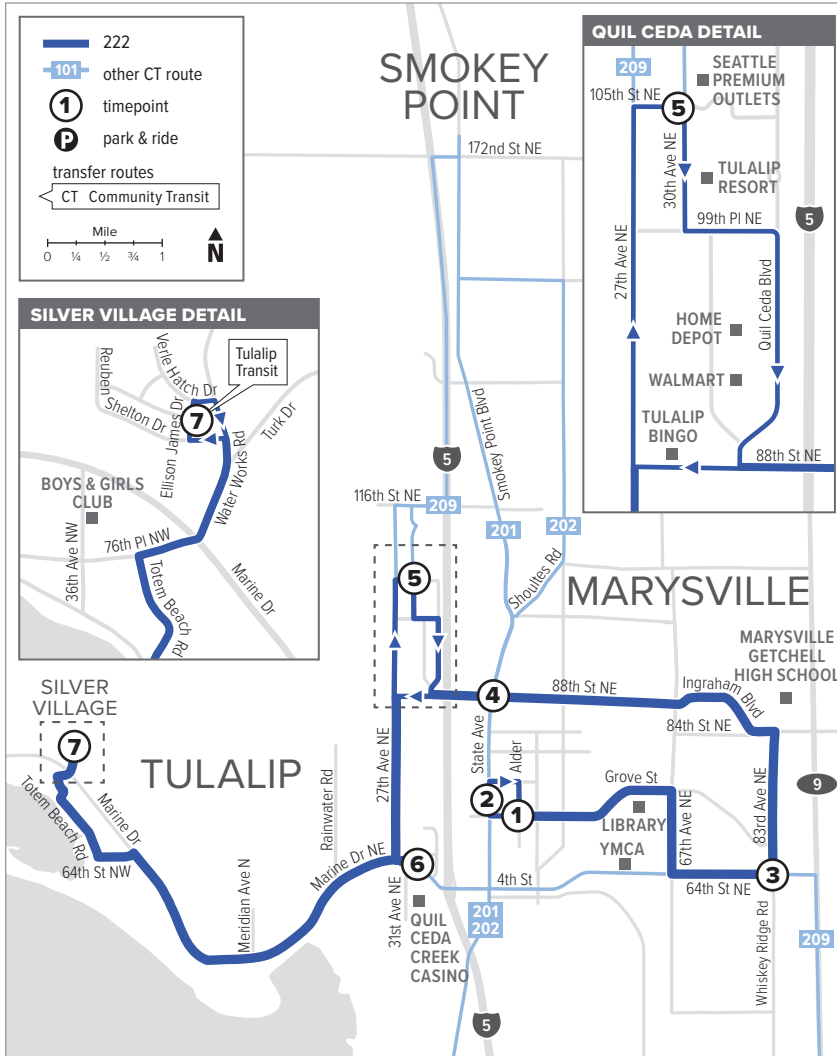

Route 222

Marysville – Tulalip

Effective: 9/18/2022

Additional trip changes may occur. For the most up-to-date schedule information, visit communitytransit.org/alerts. Visit communitytransit.org/holidays for a list of observed holidays and service impacts or call (425) 353-7433.