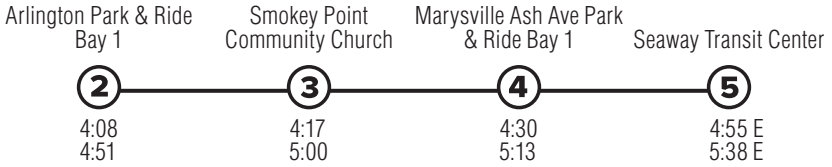

Route 227

Arlington – Seaway Transit Center

Effective: 9/18/2022

Additional trip changes may occur. For the most up-to-date schedule information, visit communitytransit.org/alerts. Visit communitytransit.org/holidays for a list of observed holidays and service impacts or call (425) 353-7433.

Route 227

Weekdays

To Seaway Transit Center

Weekdays

To Arlington

E - Estimated time: Bus may leave earlier than shown

Bold - PM trip

Effective: 9/18/2022