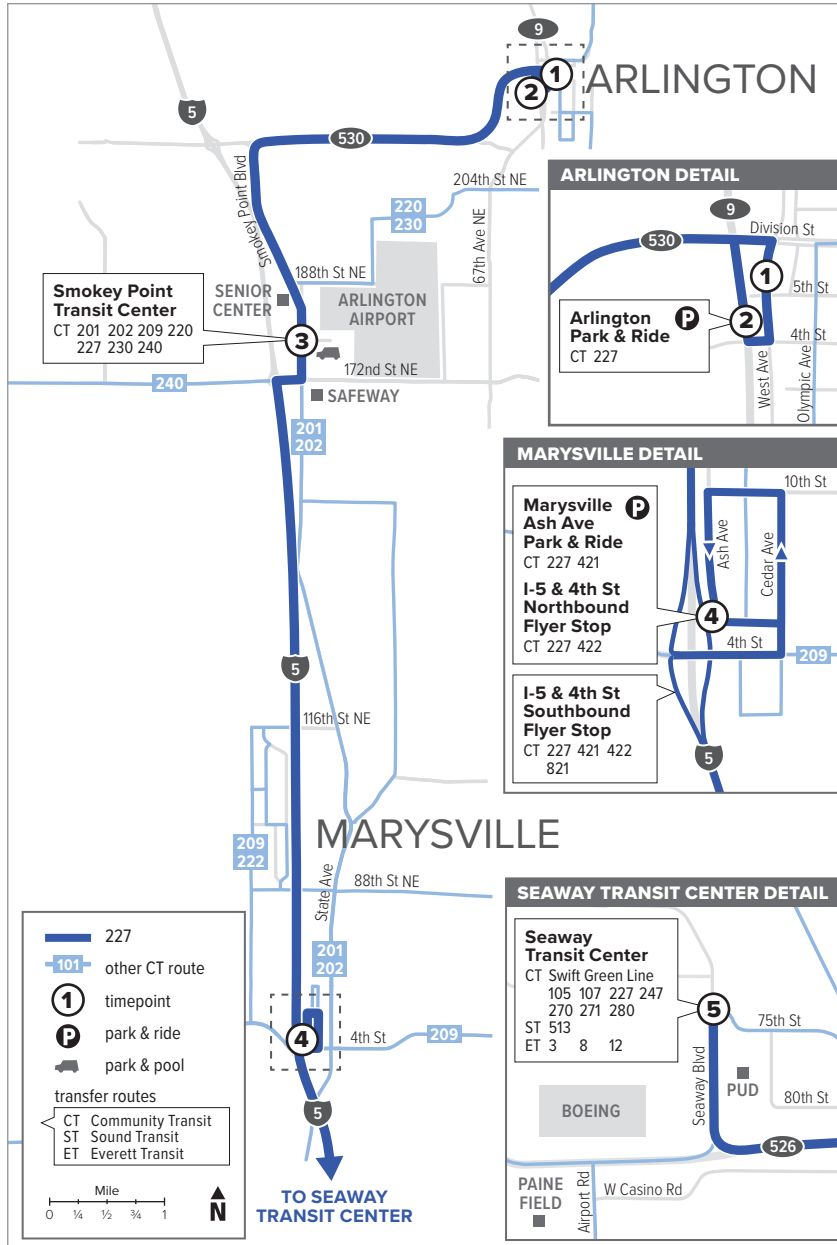

Route 227

Arlington – Seaway Transit Center

Effective: 9/18/2022

Additional trip changes may occur. For the most up-to-date schedule information, visit communitytransit.org/alerts. Visit communitytransit.org/holidays for a list of observed holidays and service impacts or call (425) 353-7433.

Route 227

Weekdays

To Seaway Transit Center

Weekdays

To Arlington

E - Estimated time: Bus may leave earlier than shown

Bold - PM trip

Effective: 9/18/2022

Additional trip changes may occur. For the most up-to-date schedule information, visit communitytransit.org/alerts. Visit communitytransit.org/holidays for a list of observed holidays and service impacts or call (425) 353-7433.