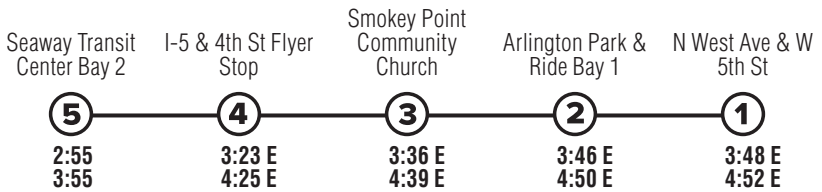

Route 227

Arlington – Seaway Transit Center

Effective: 9/18/2022

Additional trip changes may occur. For the most up-to-date schedule information, visit communitytransit.org/alerts. Visit communitytransit.org/holidays for a list of observed holidays and service impacts or call (425) 353-7433.

Route 227

Weekdays

To Seaway Transit Center

Weekdays

To Arlington

E - Estimated time: Bus may leave earlier than shown

Bold - PM trip

Effective: 9/18/2022