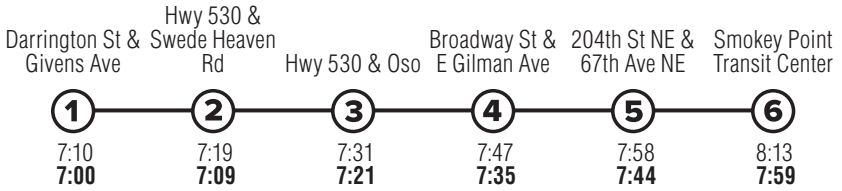

Route 230

Darrington – Smokey Point

Snow Route

Effective: 9/18/2022
 Additional trip changes may occur. For the most up-to-date schedule information, visit communitytransit.org/alerts.
 Visit communitytransit.org/holidays for a list of observed holidays and service impacts or call (425) 353-7433.

Route 230

Weekdays

To Smokey Point

Weekdays

To Darrington

Bold - PM trip

Effective: 9/18/2022

Additional trip changes may occur. For the most up-to-date schedule information, visit communitytransit.org/alerts. Visit communitytransit.org/holidays for a list of observed holidays and service impacts or call (425) 353-7433.