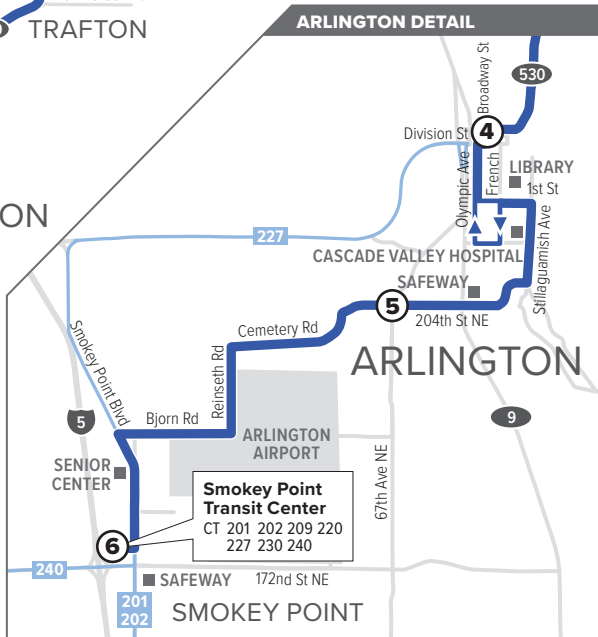

Route 230

Darrington – Smokey Point

Snow Route

Effective: 9/18/2022
 Additional trip changes may occur. For the most up-to-date schedule information, visit communitytransit.org/alerts.
 Visit communitytransit.org/holidays for a list of observed holidays and service impacts or call (425) 353-7433.

Route 230

Weekdays

To Smokey Point

Weekdays

To Darrington

Bold - PM trip

Effective: 9/18/2022

Additional trip changes may occur. For the most up-to-date schedule information, visit communitytransit.org/alerts. Visit communitytransit.org/holidays for a list of observed holidays and service impacts or call (425) 353-7433.