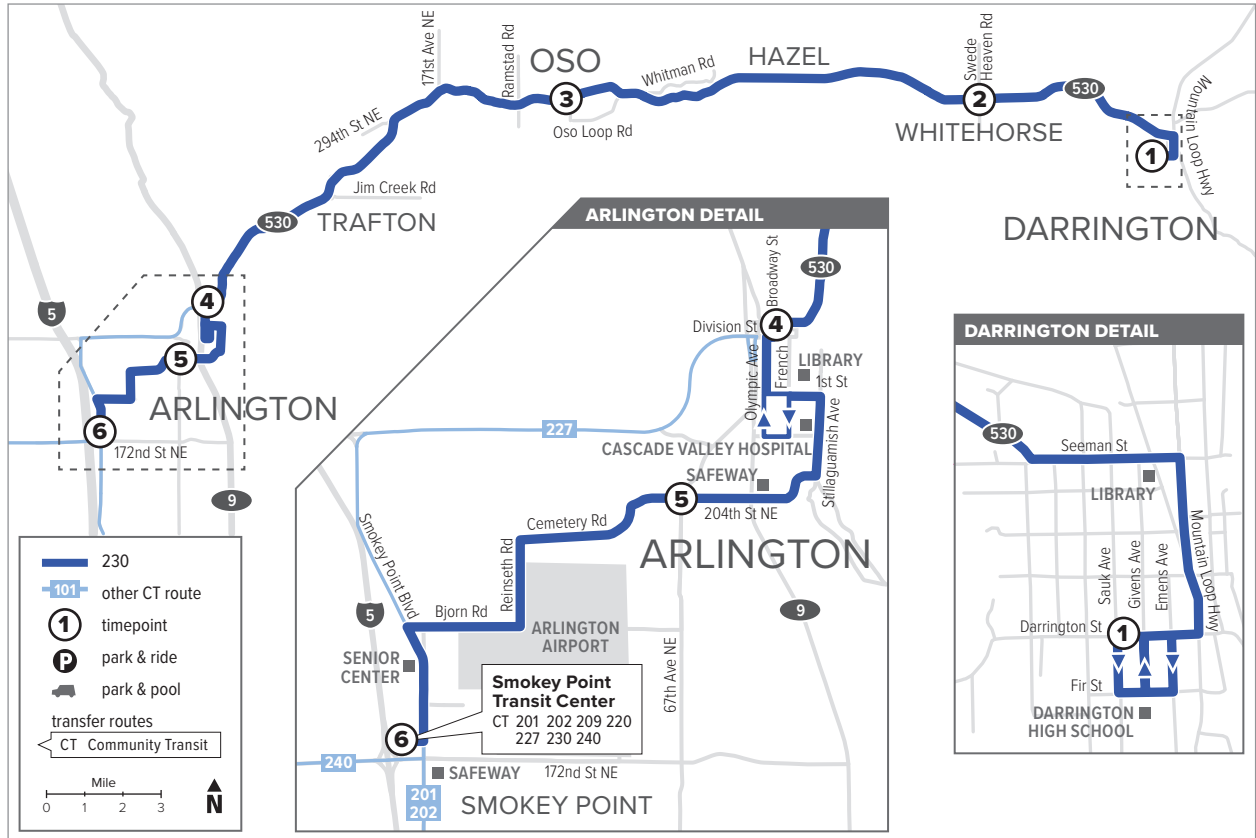

Route 230

Darrington – Smokey Point

Snow Route

Effective: 9/18/2022
 Additional trip changes may occur. For the most up-to-date schedule information, visit communitytransit.org/alerts.
 Visit communitytransit.org/holidays for a list of observed holidays and service impacts or call (425) 353-7433.

Route 230

Weekdays

To Smokey Point

Weekdays

To Darrington

Bold - PM trip

Effective: 9/18/2022

Additional trip changes may occur. For the most up-to-date schedule information, visit communitytransit.org/alerts. Visit communitytransit.org/holidays for a list of observed holidays and service impacts or call (425) 353-7433.