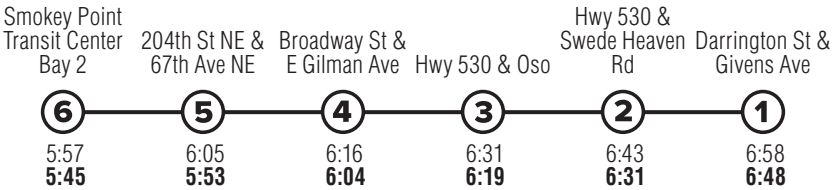

Route 230

Darrington – Smokey Point

Snow Route

Effective: 9/18/2022
 Additional trip changes may occur. For the most up-to-date schedule information, visit communitytransit.org/alerts.
 Visit communitytransit.org/holidays for a list of observed holidays and service impacts or call (425) 353-7433.

Route 230

Weekdays

To Smokey Point

Weekdays

To Darrington

Bold - PM trip

Effective: 9/18/2022

Additional trip changes may occur. For the most up-to-date schedule information, visit communitytransit.org/alerts. Visit communitytransit.org/holidays for a list of observed holidays and service impacts or call (425) 353-7433.