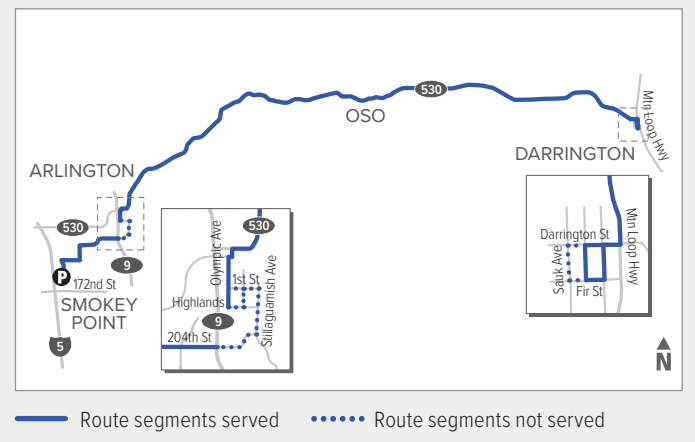

Route 230

Darrington – Smokey Point

Snow Route

Effective: 9/18/2022
 Additional trip changes may occur. For the most up-to-date schedule information, visit communitytransit.org/alerts.
 Visit communitytransit.org/holidays for a list of observed holidays and service impacts or call (425) 353-7433.

Route 230

Weekdays

To Smokey Point

Weekdays

To Darrington

Bold - PM trip

Effective: 9/18/2022

Additional trip changes may occur. For the most up-to-date schedule information, visit communitytransit.org/alerts. Visit communitytransit.org/holidays for a list of observed holidays and service impacts or call (425) 353-7433.