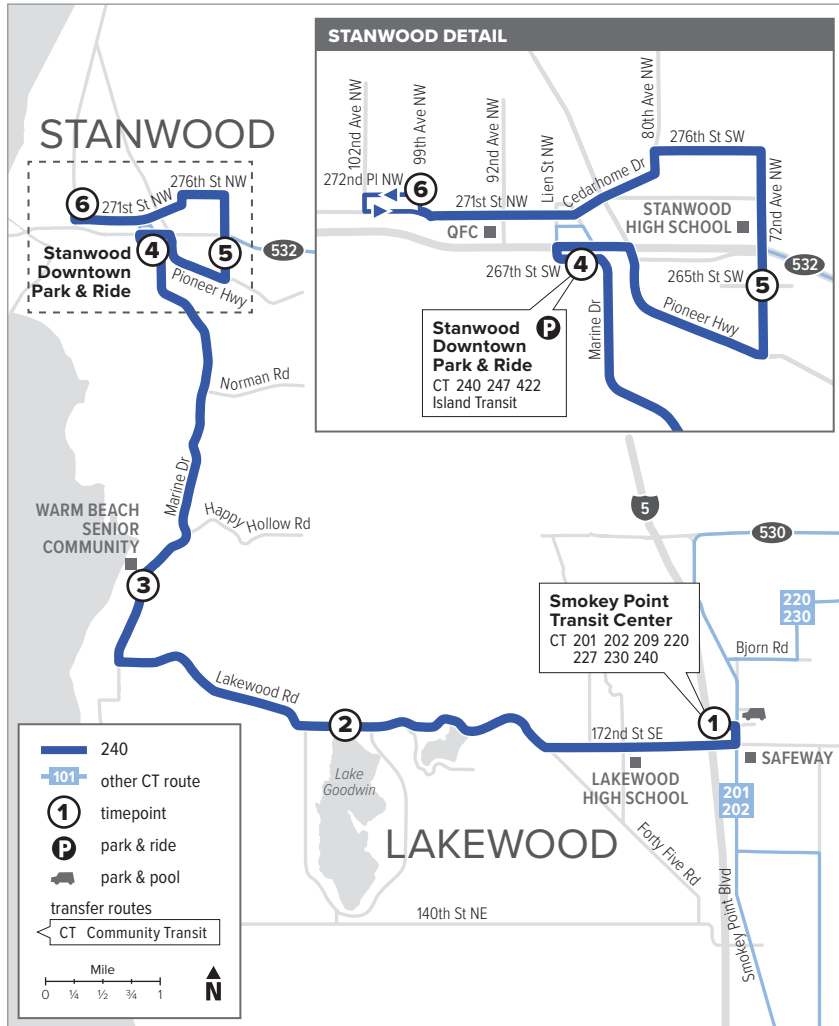

# Route 240

## Stanwood – Smokey Point

Effective: 9/18/2022

Additional trip changes may occur. For the most up-to-date schedule information, visit [communitytransit.org/alerts](http://communitytransit.org/alerts). Visit [communitytransit.org/holidays](http://communitytransit.org/holidays) for a list of observed holidays and service impacts or call (425) 353-7433.