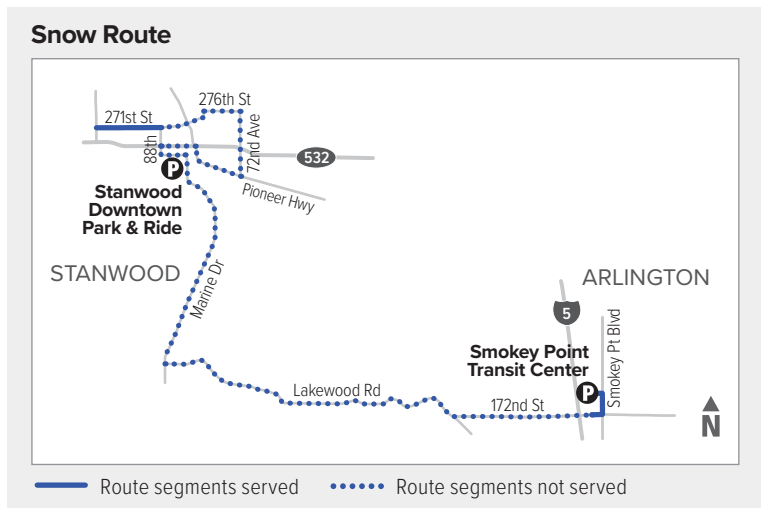

# Route 240

## Stanwood – Smokey Point

Effective: 9/18/2022

Additional trip changes may occur. For the most up-to-date schedule information, visit [communitytransit.org/alerts](http://communitytransit.org/alerts). Visit [communitytransit.org/holidays](http://communitytransit.org/holidays) for a list of observed holidays and service impacts or call (425) 353-7433.