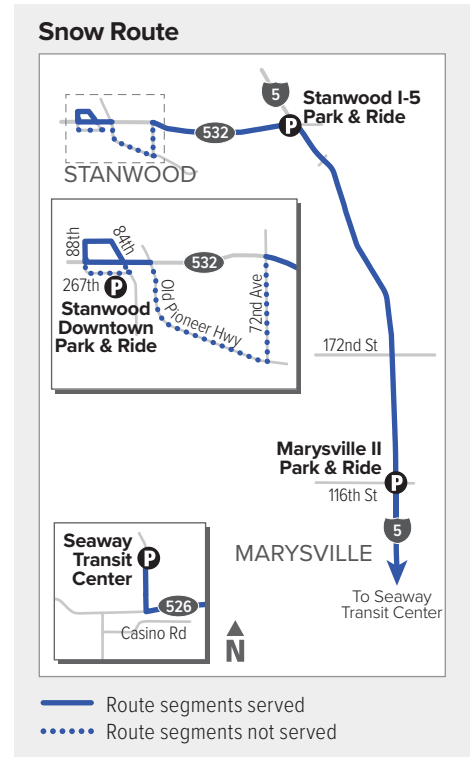

# Route 247

## Stanwood – Seaway Transit Center

Effective: 9/18/2022

Additional trip changes may occur. For the most up-to-date schedule information, visit [communitytransit.org/alerts](http://communitytransit.org/alerts). Visit [communitytransit.org/holidays](http://communitytransit.org/holidays) for a list of observed holidays and service impacts or call (425) 353-7433.

# Route 247

**Weekdays**

**To Seaway Transit Center**

**Weekdays**

**To Stanwood**

E - Estimated time: Bus may leave earlier than shown

**Bold** - PM trip

**Effective: 9/18/2022**