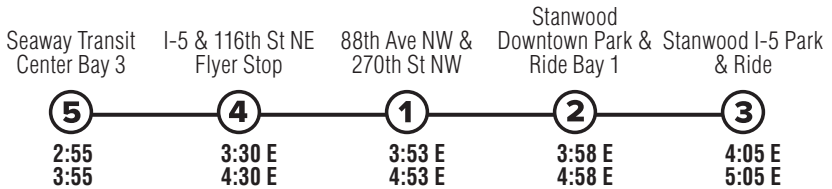

## Stanwood – Seaway Transit Center

Effective: 9/18/2022

Additional trip changes may occur. For the most up-to-date schedule information, visit [communitytransit.org/alerts](http://communitytransit.org/alerts). Visit [communitytransit.org/holidays](http://communitytransit.org/holidays) for a list of observed holidays and service impacts or call (425) 353-7433.

# Route 247

**Weekdays**

**To Seaway Transit Center**

**Weekdays**

**To Stanwood**

E - Estimated time: Bus may leave earlier than shown

**Bold** - PM trip

**Effective: 9/18/2022**