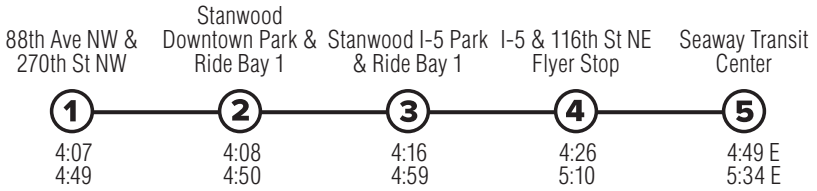

## Stanwood – Seaway Transit Center

Effective: 9/18/2022

Additional trip changes may occur. For the most up-to-date schedule information, visit [communitytransit.org/alerts](http://communitytransit.org/alerts). Visit [communitytransit.org/holidays](http://communitytransit.org/holidays) for a list of observed holidays and service impacts or call (425) 353-7433.

# Route 247

**Weekdays**

**To Seaway Transit Center**

**Weekdays**

**To Stanwood**

E - Estimated time: Bus may leave earlier than shown

**Bold** - PM trip

**Effective: 9/18/2022**