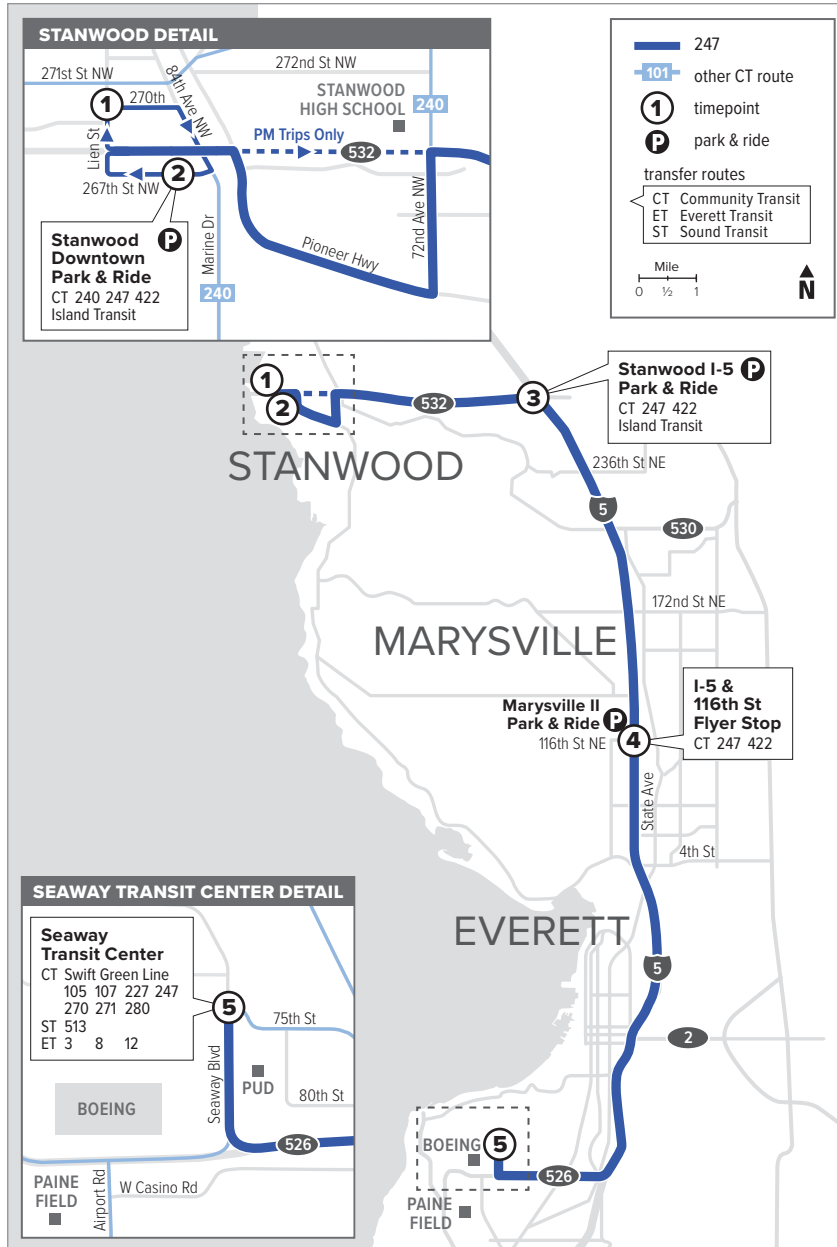

# Route 247

## Stanwood – Seaway Transit Center

Effective: 9/18/2022

Additional trip changes may occur. For the most up-to-date schedule information, visit [communitytransit.org/alerts](http://communitytransit.org/alerts). Visit [communitytransit.org/holidays](http://communitytransit.org/holidays) for a list of observed holidays and service impacts or call (425) 353-7433.

# Route 247

**Weekdays**

**To Seaway Transit Center**

**Weekdays**

**To Stanwood**

E - Estimated time: Bus may leave earlier than shown

**Bold** - PM trip

**Effective: 9/18/2022**