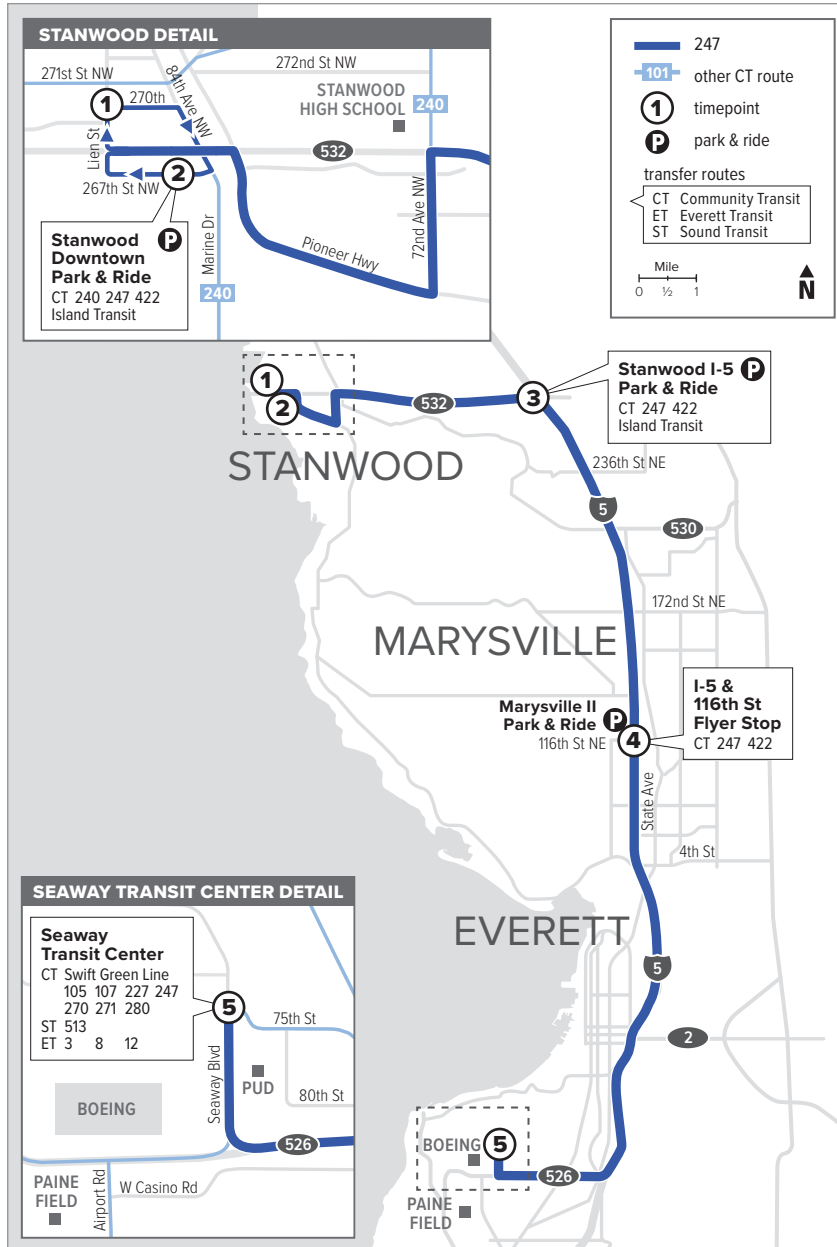

# Route 247

## Stanwood – Seaway Transit Center

Effective: 9/18/2022

Additional trip changes may occur. For the most up-to-date schedule information, visit [communitytransit.org/alerts](http://communitytransit.org/alerts). Visit [communitytransit.org/holidays](http://communitytransit.org/holidays) for a list of observed holidays and service impacts or call (425) 353-7433.

## To Seaway Transit Center