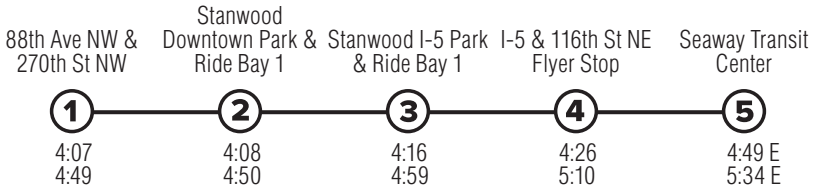

## Stanwood – Seaway Transit Center

Effective: 9/18/2022

Additional trip changes may occur. For the most up-to-date schedule information, visit [communitytransit.org/alerts](http://communitytransit.org/alerts). Visit [communitytransit.org/holidays](http://communitytransit.org/holidays) for a list of observed holidays and service impacts or call (425) 353-7433.

# Route 247

## To Seaway Transit Center