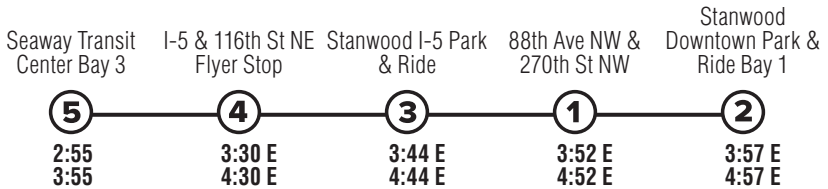

Weekdays

To Stanwood

E - Estimated time: Bus may leave earlier than shown

Bold - PM trip

Effective: 9/18/2022

Additional trip changes may occur. For the most up-to-date schedule information, visit communitytransit.org/alerts. Visit communitytransit.org/holidays for a list of observed holidays and service impacts or call (425) 353-7433.