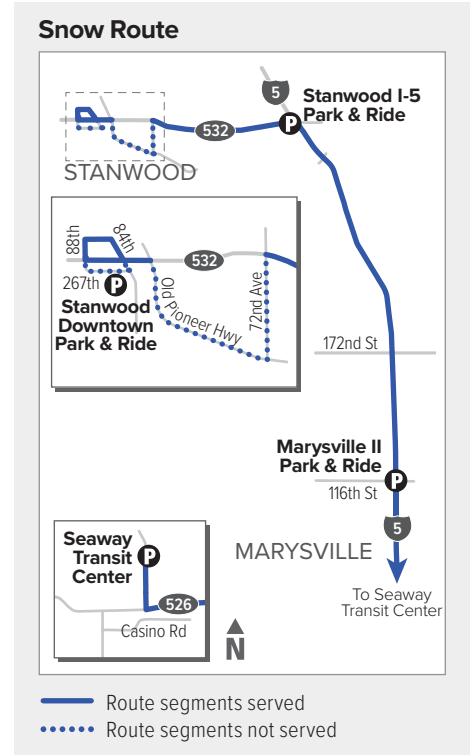

# Route 247

## Stanwood – Seaway Transit Center

Effective: 9/18/2022

Additional trip changes may occur. For the most up-to-date schedule information, visit [communitytransit.org/alerts](http://communitytransit.org/alerts). Visit [communitytransit.org/holidays](http://communitytransit.org/holidays) for a list of observed holidays and service impacts or call (425) 353-7433.

## To Seaway Transit Center