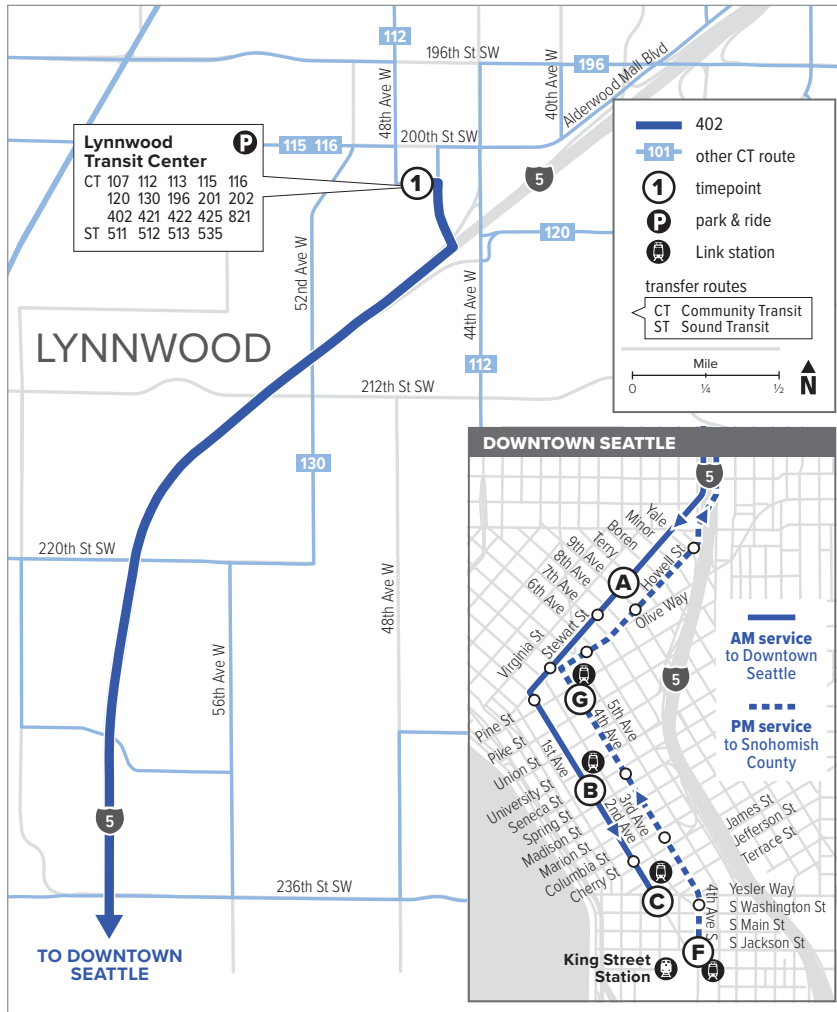

Route 402

Lynnwood Transit Center – Downtown Seattle

Effective: 9/18/2022

Additional trip changes may occur. For the most up-to-date schedule information, visit communitytransit.org/alerts. Visit communitytransit.org/holidays for a list of observed holidays and service impacts or call (425) 353-7433.

Route 402

Weekdays To Downtown Seattle

Lynnwood Transit Center Bay D4	Stewart St & 9th Ave	2nd Ave & Seneca St	2nd Ave Ext S & Yesler Way
1	A	B	C
5:16	5:35 E	5:42 E	5:47 E
5:40	5:59 E	6:06 E	6:11 E
6:00	6:19 E	6:26 E	6:31 E
6:15	6:34 E	6:41 E	6:46 E
6:25	6:45 E	6:52 E	6:57 E
6:36	6:56 E	7:03 E	7:10 E
7:02	7:22 E	7:29 E	7:38 E
7:18	7:40 E	7:47 E	7:56 E
7:35	7:58 E	8:05 E	8:14 E
8:06	8:28 E	8:35 E	8:44 E
8:27	8:48 E	8:55 E	9:04 E

Weekdays To Lynnwood

4th Ave S & S Jackson St	4th Ave & Pine St	Lynnwood Transit Center
F	G	1
2:24	2:29	3:03 E
2:54	2:59	3:34 E
3:21	3:26	4:07 E
3:52	3:57	4:39 E
4:09	4:14	4:56 E
4:27	4:32	5:14 E
4:45	4:50	5:31 E
4:58	5:03	5:44 E
5:34	5:39	6:13 E
6:04	6:09	6:39 E
6:35	6:40	7:10 E