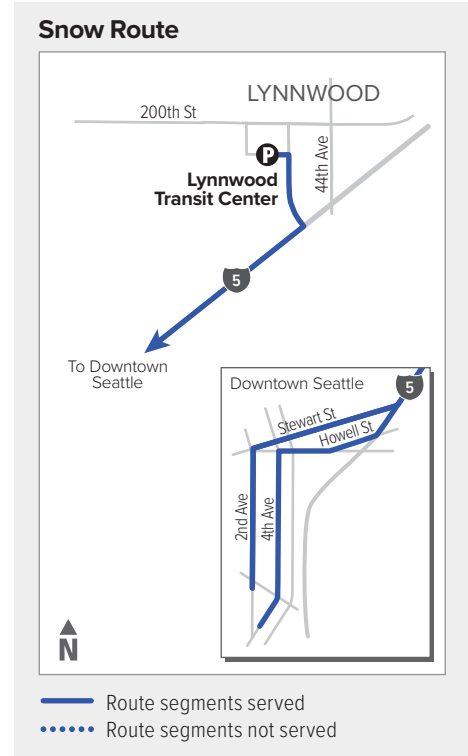

Route 402

Lynnwood Transit Center – Downtown Seattle

Effective: 9/18/2022

Additional trip changes may occur. For the most up-to-date schedule information, visit communitytransit.org/alerts. Visit communitytransit.org/holidays for a list of observed holidays and service impacts or call (425) 353-7433.

Route 402

Weekdays To Downtown Seattle

Lynnwood Transit Center Bay D4	Stewart St & 9th Ave	2nd Ave & Seneca St	2nd Ave Ext S & Yesler Way
1	A	B	C
5:16	5:35 E	5:42 E	5:47 E
5:40	5:59 E	6:06 E	6:11 E
6:00	6:19 E	6:26 E	6:31 E
6:15	6:34 E	6:41 E	6:46 E
6:25	6:45 E	6:52 E	6:57 E
6:36	6:56 E	7:03 E	7:10 E
7:02	7:22 E	7:29 E	7:38 E
7:18	7:40 E	7:47 E	7:56 E
7:35	7:58 E	8:05 E	8:14 E
8:06	8:28 E	8:35 E	8:44 E
8:27	8:48 E	8:55 E	9:04 E

Weekdays To Lynnwood

4th Ave S & S Jackson St	4th Ave & Pine St	Lynnwood Transit Center
F	G	1
2:24	2:29	3:03 E
2:54	2:59	3:34 E
3:21	3:26	4:07 E
3:52	3:57	4:39 E
4:09	4:14	4:56 E
4:27	4:32	5:14 E
4:45	4:50	5:31 E
4:58	5:03	5:44 E
5:34	5:39	6:13 E
6:04	6:09	6:39 E
6:35	6:40	7:10 E