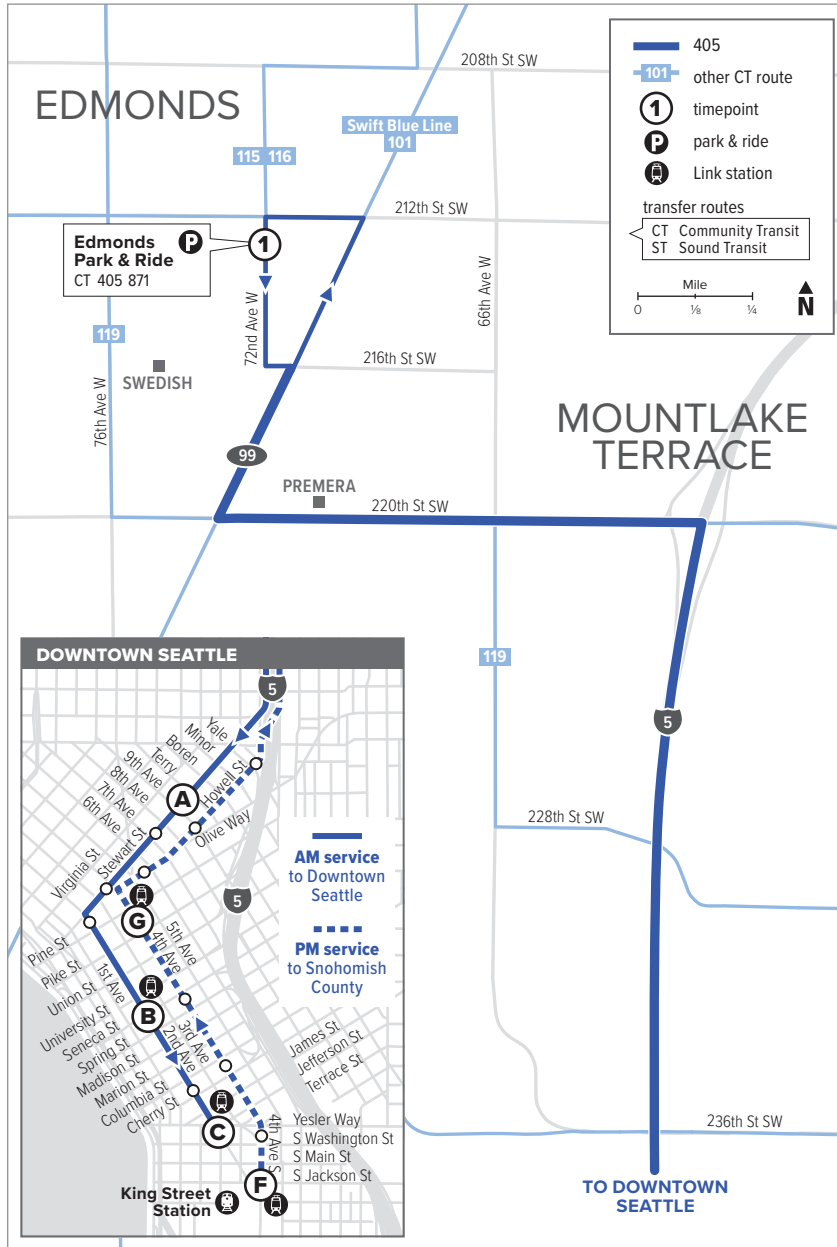

Route 405

Edmonds Park & Ride – Downtown Seattle

Effective: 9/18/2022

Additional trip changes may occur. For the most up-to-date schedule information, visit communitytransit.org/alerts. Visit communitytransit.org/holidays for a list of observed holidays and service impacts or call (425) 353-7433.

Route 405

Weekdays To Downtown Seattle

Edmonds Park & Ride Bay 1	Stewart St & 9th Ave	2nd Ave & Seneca St	2nd Ave Ext S & Yesler Way
1	A	B	C
5:52	6:14 E	6:21 E	6:26 E
6:32	6:56 E	7:03 E	7:10 E
7:05	7:31 E	7:38 E	7:46 E
7:45	8:12 E	8:19 E	8:28 E

Weekdays To Edmonds P&R

4th Ave S & S Jackson St	4th Ave & Pine St	Edmonds Park & Ride
F	G	1
3:14	3:19	4:03 E
3:45	3:50	4:36 E
4:48	4:53	5:39 E
5:17	5:22	6:07 E
5:55	6:00	6:39 E

E - Estimated time: Bus may leave earlier than shown