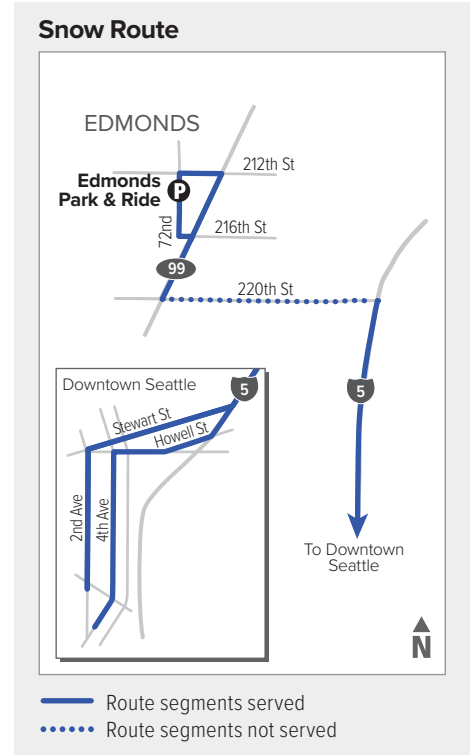

Route 405

Edmonds Park & Ride – Downtown Seattle

Effective: 9/18/2022

Additional trip changes may occur. For the most up-to-date schedule information, visit communitytransit.org/alerts. Visit communitytransit.org/holidays for a list of observed holidays and service impacts or call (425) 353-7433.

Route 405

Weekdays To Downtown Seattle

Edmonds Park & Ride Bay 1	Stewart St & 9th Ave	2nd Ave & Seneca St	2nd Ave Ext S & Yesler Way
1	A	B	C
5:52	6:14 E	6:21 E	6:26 E
6:32	6:56 E	7:03 E	7:10 E
7:05	7:31 E	7:38 E	7:46 E
7:45	8:12 E	8:19 E	8:28 E

Weekdays To Edmonds P&R

4th Ave S & S Jackson St	4th Ave & Pine St	Edmonds Park & Ride
F	G	1
3:14	3:19	4:03 E
3:45	3:50	4:36 E
4:48	4:53	5:39 E
5:17	5:22	6:07 E
5:55	6:00	6:39 E

E - Estimated time: Bus may leave earlier than shown