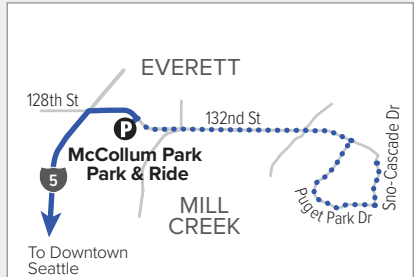

Snow Route

- Route segments served
- - - Route segments not served

Effective: 9/18/2022

Additional trip changes may occur. For the most up-to-date schedule information, visit communitytransit.org/alerts. Visit communitytransit.org/holidays for a list of observed holidays and service impacts or call (425) 353-7433.