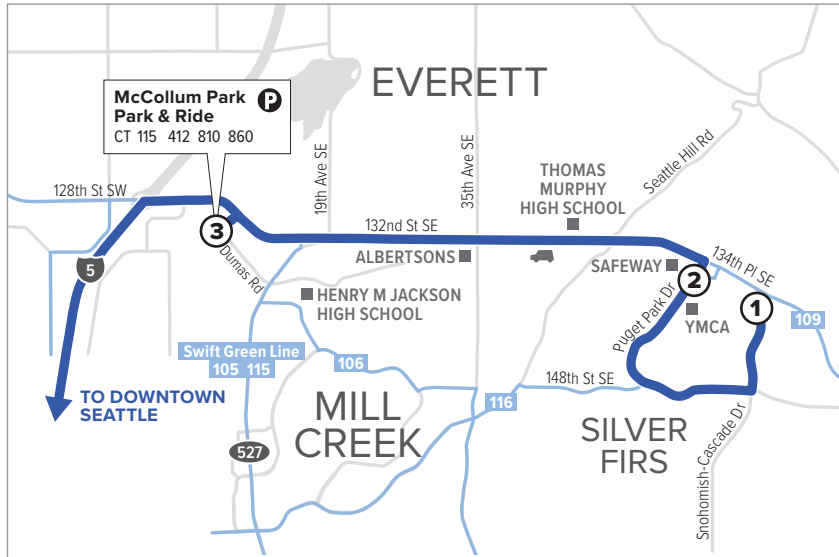

Route 412

Silver Fir – Downtown Seattle

- 412
 - - - other CT route
 - 1 timepoint
 - P park & ride
 - Ⓜ park & pool
 - L Link station
- transfer routes
- CT Community Transit
 - ST Sound Transit
- Mile
0 1/4 1/2 3/4 1
- N

Snow Route

- Route segments served
- - - Route segments not served

Effective: 9/18/2022

Additional trip changes may occur. For the most up-to-date schedule information, visit communitytransit.org/alerts. Visit communitytransit.org/holidays for a list of observed holidays and service impacts or call (425) 353-7433.

Route 412

Weekdays

To Downtown Seattle

Snohomish- Cascade Dr SE & 138th PI SE	Puget Park Dr & 136th St SE	McCollum Park Park & Ride Bay 2	5th Ave & Jefferson St	4th Ave & Pine St	Olive Way & Boren Ave
1	2	3	E	G	H
5:02	5:07	5:18	5:48 E	5:56 E	6:03 E
6:03	6:08	6:19	6:54 E	7:03 E	7:10 E
6:33	6:38	6:49	7:26 E	7:38 E	7:47 E
7:04	7:09	7:21	8:02 E	8:14 E	8:26 E
7:34	7:39	7:51	8:30 E	8:42 E	8:54 E
8:05	8:10	8:22	8:59 E	9:09 E	9:20 E

Weekdays

To Silver Firs

Stewart St & 9th Ave	2nd Ave & Seneca St	5th Ave & James St	McCollum Park Park & Ride Bay 2	Puget Park Dr & 136th St SE	Snohomish- Cascade Dr SE & 138th PI SE
A	B	D	3	2	1
2:40	2:45	2:51	3:23 E	3:38 E	3:49 E
3:30	3:36	3:42	4:20 E	4:37 E	4:49 E
4:15	4:21	4:27	5:06 E	5:23 E	5:37 E
4:55	5:01	5:07	5:44 E	6:01 E	6:13 E
5:35	5:41	5:47	6:21 E	6:38 E	6:49 E
6:12	6:17	6:23	6:53 E	7:07 E	7:16 E