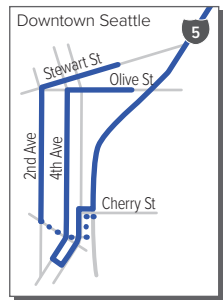

Snow Route

- Route segments served
- - - Route segments not served

Effective: 9/18/2022

Additional trip changes may occur. For the most up-to-date schedule information, visit communitytransit.org/alerts. Visit communitytransit.org/holidays for a list of observed holidays and service impacts or call (425) 353-7433.