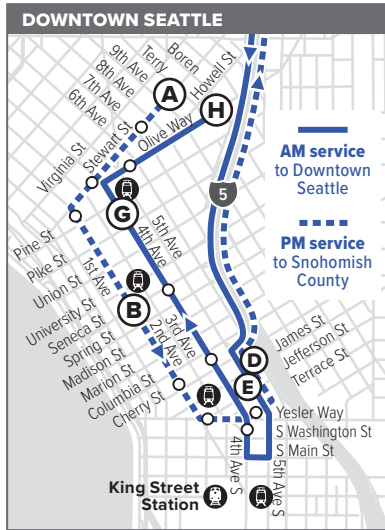

Route 412

Silver Fir – Downtown Seattle

- 412
 - - - other CT route
 - 1 timepoint
 - P park & ride
 - Ⓜ park & pool
 - L Link station
- transfer routes
- CT Community Transit
 - ST Sound Transit
- Mile
0 1/4 1/2 3/4 1
- N

Route 412

Weekdays

To Downtown Seattle

Snohomish- Cascade Dr SE & 138th PI SE	Puget Park Dr & 136th St SE	McCollum Park Park & Ride Bay 2	5th Ave & Jefferson St	4th Ave & Pine St	Olive Way & Boren Ave
1	2	3	E	G	H
5:02	5:07	5:18	5:48 E	5:56 E	6:03 E
6:03	6:08	6:19	6:54 E	7:03 E	7:10 E
6:33	6:38	6:49	7:26 E	7:38 E	7:47 E
7:04	7:09	7:21	8:02 E	8:14 E	8:26 E
7:34	7:39	7:51	8:30 E	8:42 E	8:54 E
8:05	8:10	8:22	8:59 E	9:09 E	9:20 E

Weekdays

To Silver Firs

Stewart St & 9th Ave	2nd Ave & Seneca St	5th Ave & James St	McCollum Park Park & Ride Bay 2	Puget Park Dr & 136th St SE	Snohomish- Cascade Dr SE & 138th PI SE
A	B	D	3	2	1
2:40	2:45	2:51	3:23 E	3:38 E	3:49 E
3:30	3:36	3:42	4:20 E	4:37 E	4:49 E
4:15	4:21	4:27	5:06 E	5:23 E	5:37 E
4:55	5:01	5:07	5:44 E	6:01 E	6:13 E
5:35	5:41	5:47	6:21 E	6:38 E	6:49 E
6:12	6:17	6:23	6:53 E	7:07 E	7:16 E