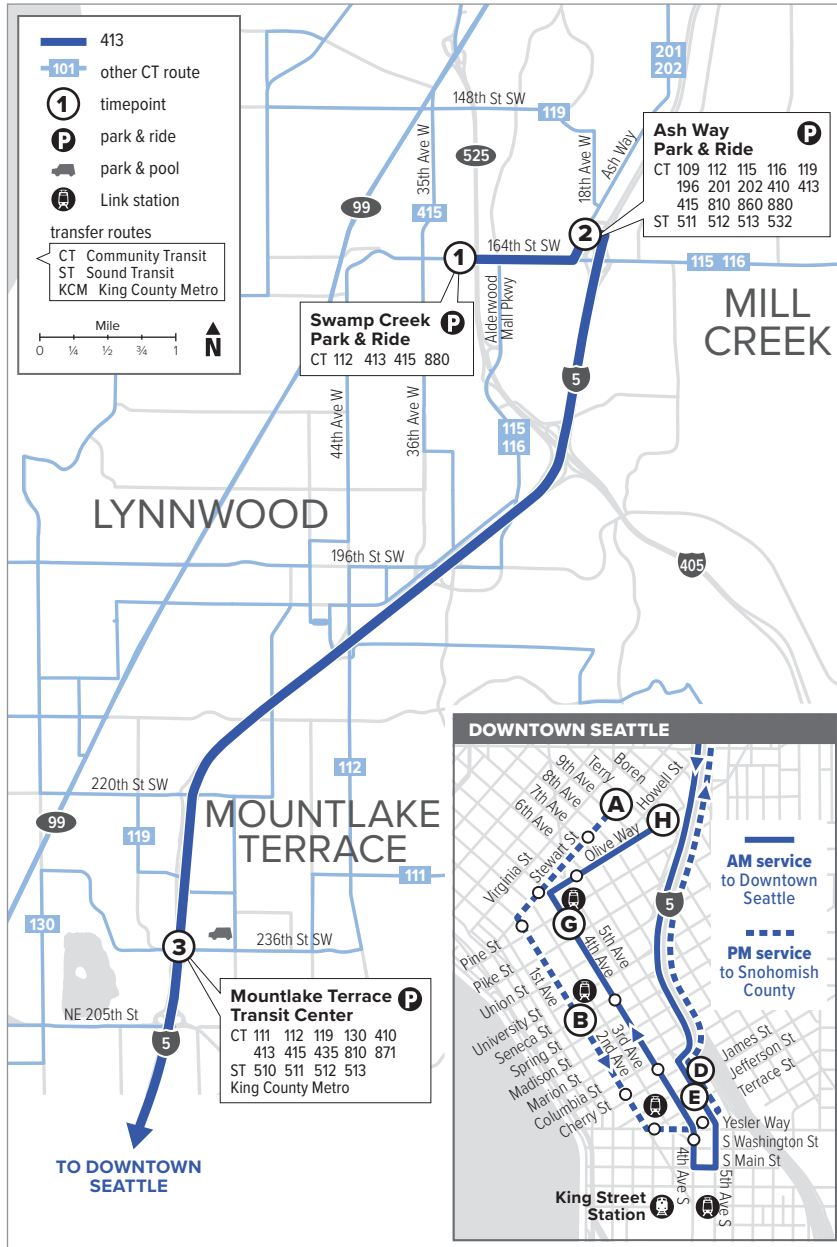

Route 413

Swamp Creek Park & Ride – Downtown Seattle

Effective: 9/18/2022

Additional trip changes may occur. For the most up-to-date schedule information, visit communitytransit.org/alerts. Visit communitytransit.org/holidays for a list of observed holidays and service impacts or call (425) 353-7433.

Route 413

Weekdays

To Downtown Seattle

Swamp Creek Park & Ride Bay 2	Ash Way Park & Ride Bay 2	Mountlake Terrace Fwy Station Bay 6	5th Ave & Jefferson St	4th Ave & Pine St	Olive Way & Boren Ave
1	2	3	E	G	H
5:04	5:08	5:15 E	5:33 E	5:41 E	5:46 E
5:49	5:53	6:00 E	6:18 E	6:27 E	6:35 E
5:58	6:02	6:09 E	6:27 E	6:37 E	6:45 E
6:07	6:11	6:18 E	6:36 E	6:46 E	6:56 E
6:16	6:20	6:27 E	6:46 E	6:56 E	7:06 E
6:24	6:28	6:35 E	6:55 E	7:05 E	7:17 E
6:32	6:36	6:43 E	7:03 E	7:14 E	7:26 E
6:51	6:55	7:02 E	7:22 E	7:33 E	7:46 E
7:01	7:05	7:13 E	7:34 E	7:45 E	7:58 E
7:11	7:15	7:24 E	7:45 E	7:56 E	8:09 E
7:42	7:46	7:55 E	8:16 E	8:27 E	8:40 E
8:00	8:04	8:13 E	8:34 E	8:45 E	8:57 E
9:00	9:04	9:11 E	9:31 E	9:40 E	9:47 E

Weekdays

To Swamp Creek Park & Ride

Stewart St & 9th Ave	2nd Ave & Seneca St	5th Ave & James St	Mountlake Terrace Fwy Station Bay 7	Ash Way Park & Ride Bay 2	Swamp Creek Park & Ride
A	B	D	3	2	1
2:05	2:10	2:16	2:33 E	2:42 E	2:50 E
3:08	3:14	3:20	3:40 E	3:51 E	4:03 E
3:28	3:34	3:40	4:01 E	4:13 E	4:26 E
3:45	3:51	3:57	4:18 E	4:30 E	4:43 E
4:00	4:06	4:12	4:34 E	4:46 E	4:59 E
4:13	4:19	4:25	4:47 E	4:59 E	5:12 E
4:27	4:33	4:39	5:01 E	5:13 E	5:26 E
4:44	4:50	4:56	5:18 E	5:30 E	5:43 E
5:09	5:15	5:21	5:42 E	5:54 E	6:07 E
5:37	5:43	5:49	6:09 E	6:18 E	6:28 E
6:06	6:11	6:17	6:36 E	6:45 E	6:52 E
6:36	6:41	6:47	7:04 E	7:12 E	7:19 E

If the express lanes are closed, the first downtown Seattle stop will be at 4th & Jackson. 5th & Jefferson will not be served.

E - Estimated time: Bus may leave earlier than shown

Bold - PM trip

Effective: 9/18/2022