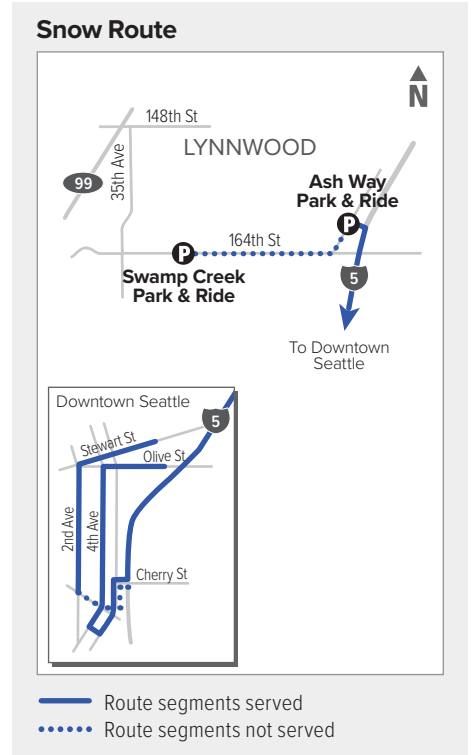

Route 413

Swamp Creek Park & Ride – Downtown Seattle

Effective: 9/18/2022

Additional trip changes may occur. For the most up-to-date schedule information, visit communitytransit.org/alerts. Visit communitytransit.org/holidays for a list of observed holidays and service impacts or call (425) 353-7433.

Route 413

Weekdays

To Downtown Seattle

Swamp Creek Park & Ride Bay 2	Ash Way Park & Ride Bay 2	Mountlake Terrace Fwy Station Bay 6	5th Ave & Jefferson St	4th Ave & Pine St	Olive Way & Boren Ave
1	2	3	E	G	H
5:04	5:08	5:15 E	5:33 E	5:41 E	5:46 E
5:49	5:53	6:00 E	6:18 E	6:27 E	6:35 E
5:58	6:02	6:09 E	6:27 E	6:37 E	6:45 E
6:07	6:11	6:18 E	6:36 E	6:46 E	6:56 E
6:16	6:20	6:27 E	6:46 E	6:56 E	7:06 E
6:24	6:28	6:35 E	6:55 E	7:05 E	7:17 E
6:32	6:36	6:43 E	7:03 E	7:14 E	7:26 E
6:51	6:55	7:02 E	7:22 E	7:33 E	7:46 E
7:01	7:05	7:13 E	7:34 E	7:45 E	7:58 E
7:11	7:15	7:24 E	7:45 E	7:56 E	8:09 E
7:42	7:46	7:55 E	8:16 E	8:27 E	8:40 E
8:00	8:04	8:13 E	8:34 E	8:45 E	8:57 E
9:00	9:04	9:11 E	9:31 E	9:40 E	9:47 E

Weekdays

To Swamp Creek Park & Ride

Stewart St & 9th Ave	2nd Ave & Seneca St	5th Ave & James St	Mountlake Terrace Fwy Station Bay 7	Ash Way Park & Ride Bay 2	Swamp Creek Park & Ride
A	B	D	3	2	1
2:05	2:10	2:16	2:33 E	2:42 E	2:50 E
3:08	3:14	3:20	3:40 E	3:51 E	4:03 E
3:28	3:34	3:40	4:01 E	4:13 E	4:26 E
3:45	3:51	3:57	4:18 E	4:30 E	4:43 E
4:00	4:06	4:12	4:34 E	4:46 E	4:59 E
4:13	4:19	4:25	4:47 E	4:59 E	5:12 E
4:27	4:33	4:39	5:01 E	5:13 E	5:26 E
4:44	4:50	4:56	5:18 E	5:30 E	5:43 E
5:09	5:15	5:21	5:42 E	5:54 E	6:07 E
5:37	5:43	5:49	6:09 E	6:18 E	6:28 E
6:06	6:11	6:17	6:36 E	6:45 E	6:52 E
6:36	6:41	6:47	7:04 E	7:12 E	7:19 E

If the express lanes are closed, the first downtown Seattle stop will be at 4th & Jackson. 5th & Jefferson will not be served.

E - Estimated time: Bus may leave earlier than shown

Bold - PM trip

Effective: 9/18/2022