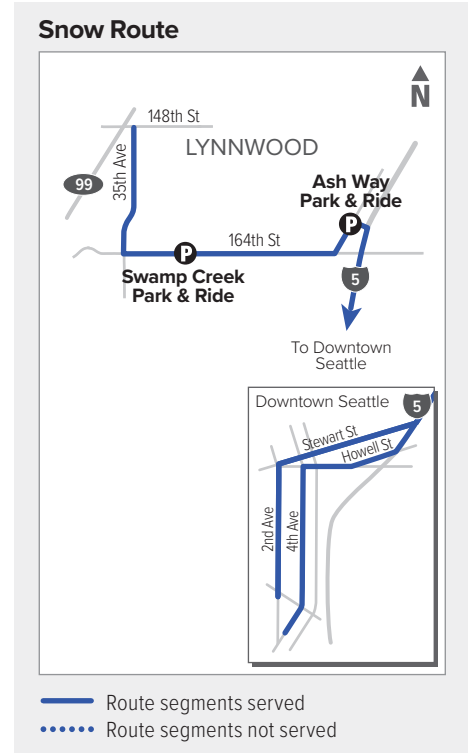

# Route 415

## North Lynnwood – Downtown Seattle

Effective: 9/18/2022

Additional trip changes may occur. For the most up-to-date schedule information, visit [communitytransit.org/alerts](http://communitytransit.org/alerts). Visit [communitytransit.org/holidays](http://communitytransit.org/holidays) for a list of observed holidays and service impacts or call (425) 353-7433.