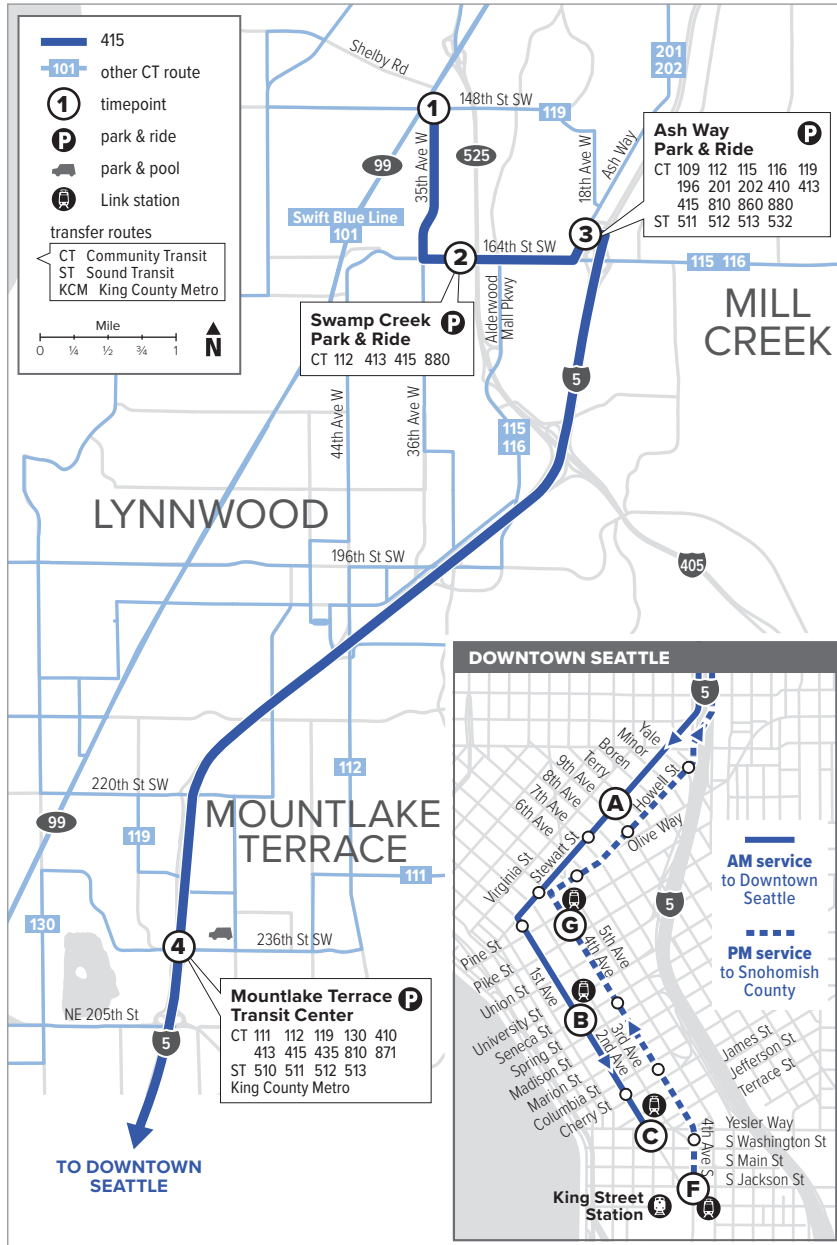

# Route 415

## North Lynnwood – Downtown Seattle

Effective: 9/18/2022

Additional trip changes may occur. For the most up-to-date schedule information, visit [communitytransit.org/alerts](http://communitytransit.org/alerts). Visit [communitytransit.org/holidays](http://communitytransit.org/holidays) for a list of observed holidays and service impacts or call (425) 353-7433.