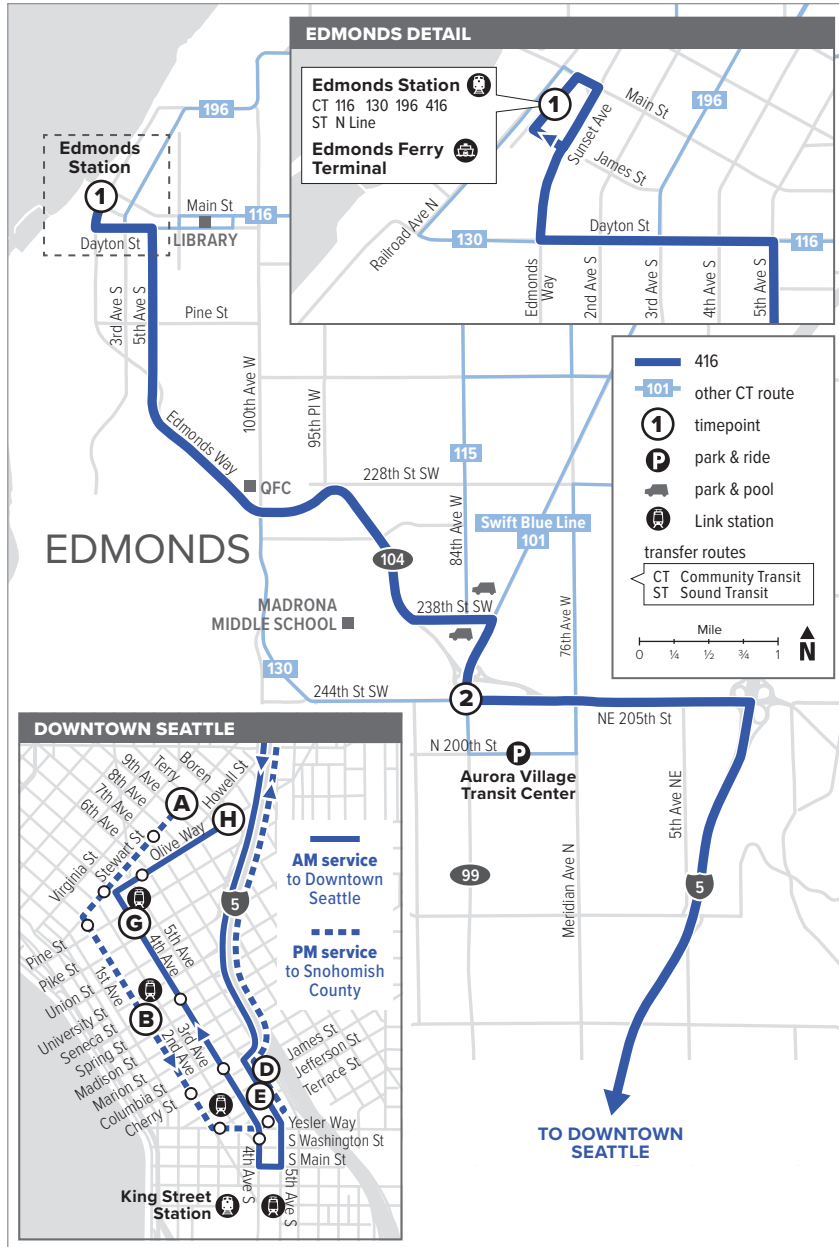

Route 416

Edmonds – Downtown Seattle

Effective: 9/18/2022

Additional trip changes may occur. For the most up-to-date schedule information, visit communitytransit.org/alerts. Visit communitytransit.org/holidays for a list of observed holidays and service impacts or call (425) 353-7433.

Route 416

Weekdays

To Downtown Seattle

Edmonds Station Bay 2	N 205th St & Aurora Ave N	5th Ave & Jefferson St	4th Ave & Pine St	Olive Way & Boren Ave
1	2	E	G	H
5:45	5:57	6:18 E	6:27 E	6:35 E
6:25	6:40	7:05 E	7:15 E	7:25 E
6:55	7:10	7:35 E	7:45 E	7:55 E
7:42	7:57	8:22 E	8:32 E	8:42 E

Weekdays

To Edmonds

Stewart St & 9th Ave	2nd Ave & Seneca St	5th Ave & James St	N 205th St & Aurora Ave N	Edmonds Station
A	B	D	2	1
3:30	3:35	3:42	4:08 E	4:32 E
4:15	4:20	4:27	4:53 E	5:17 E
5:00	5:05	5:12	5:38 E	6:02 E
5:40	5:45	5:51	6:16 E	6:38 E

E - Estimated time: Bus may leave earlier than shown

Bold - PM trip

Effective: 9/18/2022

Additional trip changes may occur. For the most up-to-date schedule information, visit communitytransit.org/alerts. Visit communitytransit.org/holidays for a list of observed holidays and service impacts or call (425) 353-7433.