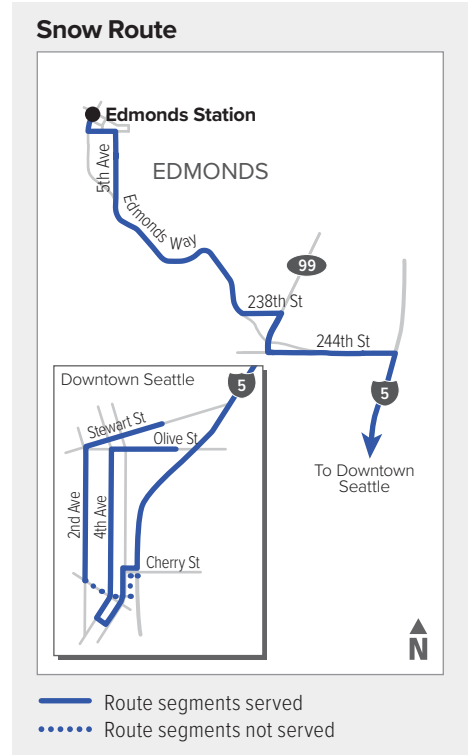

Route 416

Edmonds – Downtown Seattle

Effective: 9/18/2022

Additional trip changes may occur. For the most up-to-date schedule information, visit communitytransit.org/alerts. Visit communitytransit.org/holidays for a list of observed holidays and service impacts or call (425) 353-7433.

Route 416

Weekdays

To Downtown Seattle

Edmonds Station Bay 2	N 205th St & Aurora Ave N	5th Ave & Jefferson St	4th Ave & Pine St	Olive Way & Boren Ave
1	2	E	G	H
5:45	5:57	6:18 E	6:27 E	6:35 E
6:25	6:40	7:05 E	7:15 E	7:25 E
6:55	7:10	7:35 E	7:45 E	7:55 E
7:42	7:57	8:22 E	8:32 E	8:42 E

Weekdays

To Edmonds

Stewart St & 9th Ave	2nd Ave & Seneca St	5th Ave & James St	N 205th St & Aurora Ave N	Edmonds Station
A	B	D	2	1
3:30	3:35	3:42	4:08 E	4:32 E
4:15	4:20	4:27	4:53 E	5:17 E
5:00	5:05	5:12	5:38 E	6:02 E
5:40	5:45	5:51	6:16 E	6:38 E