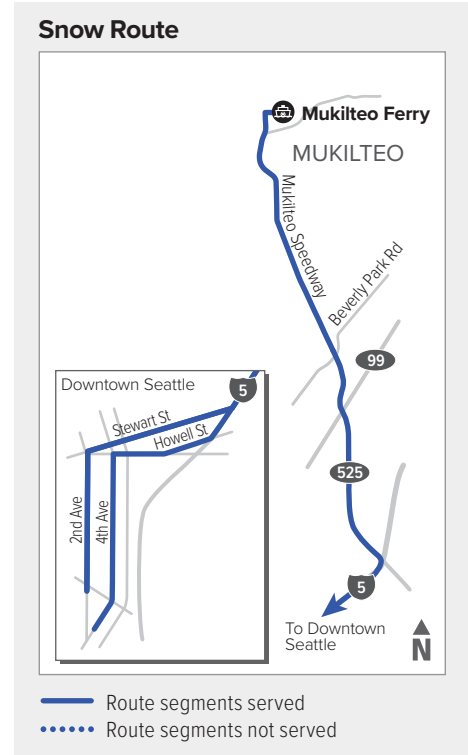

# Route 417

## Mukilteo – Downtown Seattle

**Effective: 9/18/2022**

Additional trip changes may occur. For the most up-to-date schedule information, visit [communitytransit.org/alerts](https://communitytransit.org/alerts). Visit [communitytransit.org/holidays](https://communitytransit.org/holidays) for a list of observed holidays and service impacts or call (425) 353-7433.

## To Downtown Seattle

Mukilteo Ferry Terminal Bay 2	Hwy 525 & Beverly Park Rd	Stewart St & 9th Ave	2nd Ave & Seneca St	2nd Ave Ext S & Yesler Way
<b>1</b>	<b>2</b>	<b>A</b>	<b>B</b>	<b>C</b>
5:51	6:04	6:31 E	6:38 E	6:43 E
6:22	6:35	7:07 E	7:15 E	7:20 E
6:52	7:05	7:39 E	7:47 E	7:52 E
7:53	8:09	8:46 E	8:56 E	9:03 E