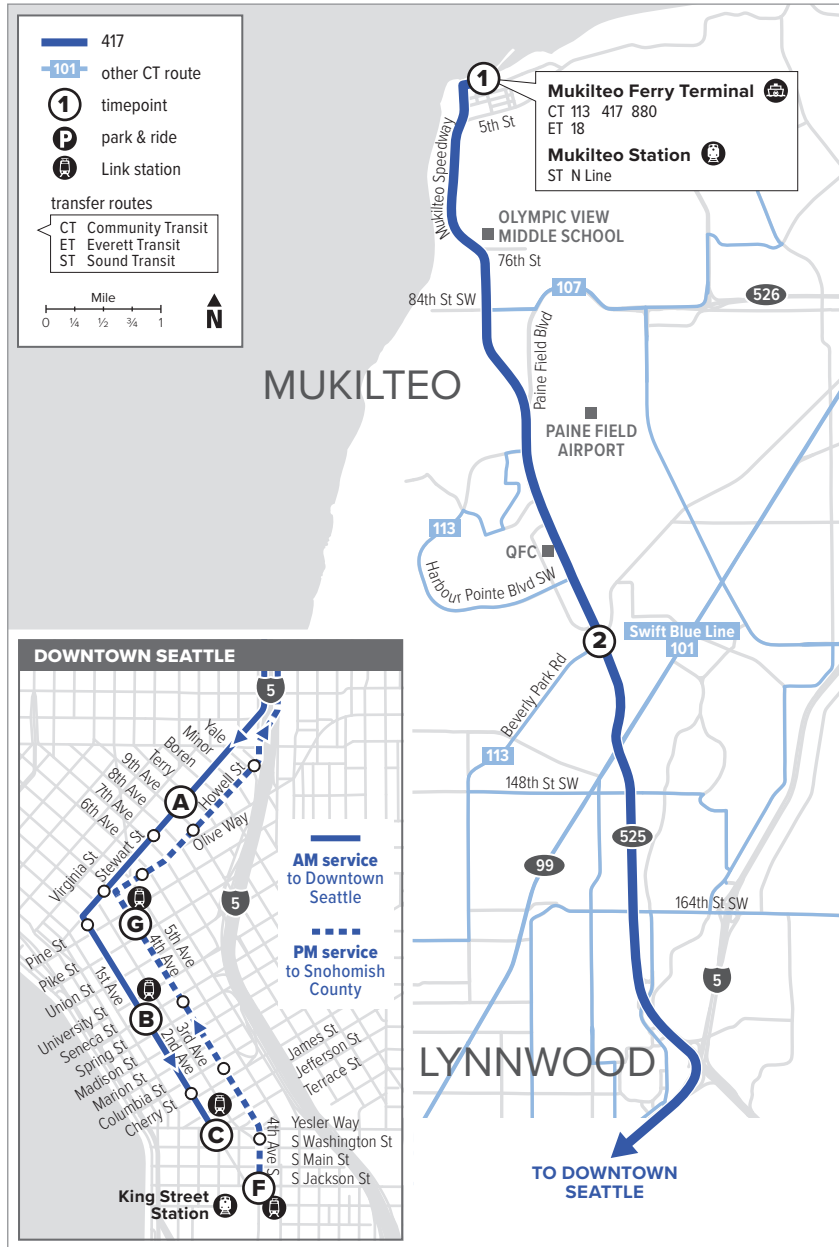

# Route 417

## Mukilteo – Downtown Seattle

**Effective: 9/18/2022**

Additional trip changes may occur. For the most up-to-date schedule information, visit [communitytransit.org/alerts](https://communitytransit.org/alerts). Visit [communitytransit.org/holidays](https://communitytransit.org/holidays) for a list of observed holidays and service impacts or call (425) 353-7433.

## To Downtown Seattle

Mukilteo Ferry Terminal Bay 2	Hwy 525 & Beverly Park Rd	Stewart St & 9th Ave	2nd Ave & Seneca St	2nd Ave Ext S & Yesler Way
<b>1</b>	<b>2</b>	<b>A</b>	<b>B</b>	<b>C</b>
5:51	6:04	6:31 E	6:38 E	6:43 E
6:22	6:35	7:07 E	7:15 E	7:20 E
6:52	7:05	7:39 E	7:47 E	7:52 E
7:53	8:09	8:46 E	8:56 E	9:03 E