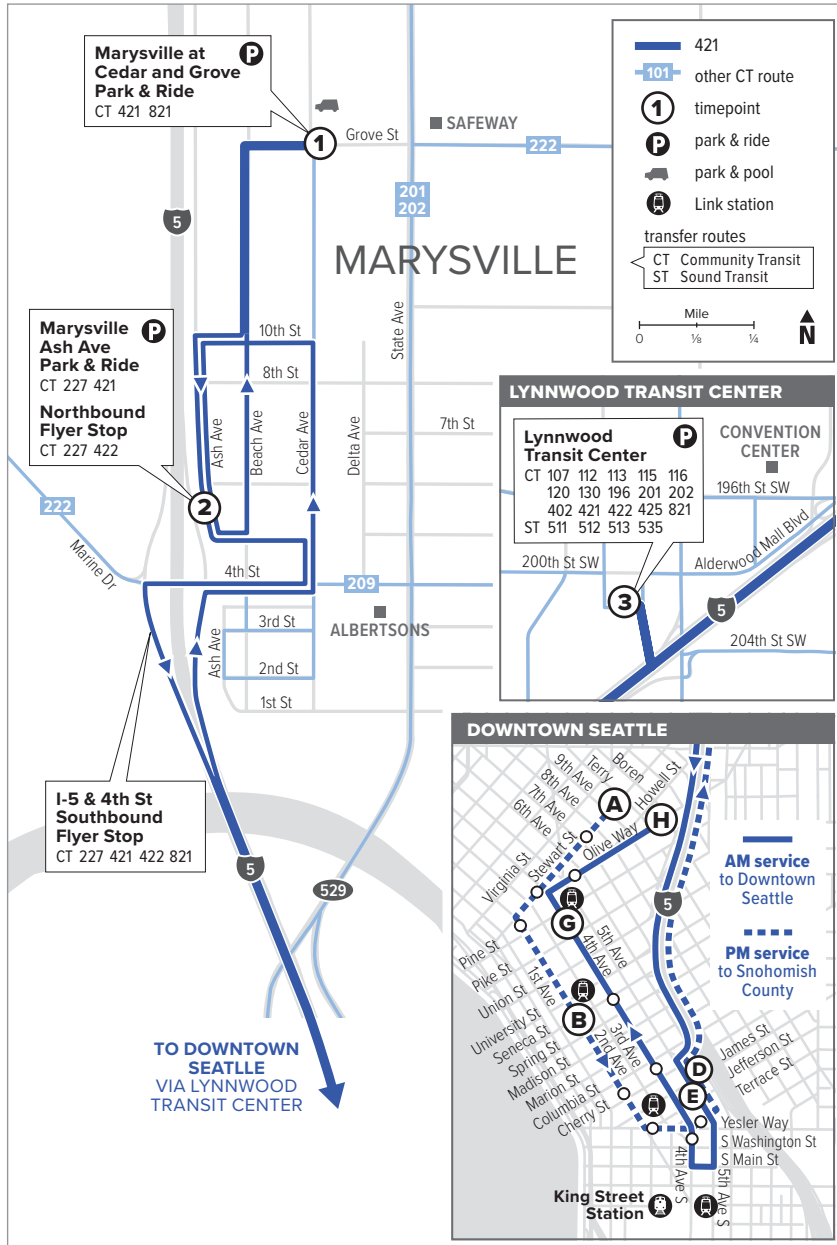

Route 421

Marysville – Downtown Seattle

Effective: 9/18/2022

Additional trip changes may occur. For the most up-to-date schedule information, visit communitytransit.org/alerts. Visit communitytransit.org/holidays for a list of observed holidays and service impacts or call (425) 353-7433.

Route 421

Weekdays

To Downtown Seattle

Marysville Cedar and Grove Park & Ride Bay 2	Marysville Ash Ave Park & Ride	Lynnwood Transit Center Bay D4	5th Ave & Jefferson St	4th Ave & Pine St	Olive Way & Boren Ave
1	2	3	E	G	H
4:34	4:36	4:59 E	5:20 E	5:28 E	5:32 E
5:24	5:26	5:49 E	6:14 E	6:24 E	6:32 E
5:45	5:47	6:10 E	6:35 E	6:45 E	6:53 E
6:05	6:07	6:32 E	6:58 E	7:08 E	7:16 E
7:00	7:02	7:28 E	7:58 E	8:09 E	8:20 E
7:30	7:32	7:58 E	8:29 E	8:40 E	8:51 E

Weekdays

To Marysville

Stewart St & 9th Ave	2nd Ave & Seneca St	5th Ave & James St	Lynnwood Transit Center Bay A2	Marysville Ash Ave Park & Ride	Marysville Cedar and Grove Park & Ride
A	B	D	3	2	1
2:36	2:41	2:48	3:14 E	3:54 E	3:59 E
3:06	3:11	3:18	3:45 E	4:29 E	4:36 E
3:36	3:41	3:48	4:16 E	5:02 E	5:09 E
4:05	4:10	4:17	4:45 E	5:31 E	5:38 E
4:35	4:40	4:47	5:15 E	6:01 E	6:08 E
5:34	5:39	5:46	6:13 E	6:50 E	6:57 E