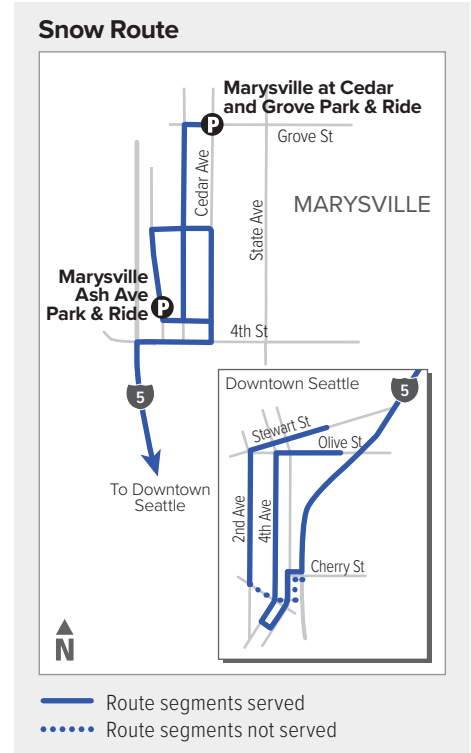

Route 421

Marysville – Downtown Seattle

Effective: 9/18/2022

Additional trip changes may occur. For the most up-to-date schedule information, visit communitytransit.org/alerts. Visit communitytransit.org/holidays for a list of observed holidays and service impacts or call (425) 353-7433.

Route 421

Weekdays

To Downtown Seattle

Marysville Cedar and Grove Park & Ride Bay 2	Marysville Ash Ave Park & Ride	Lynnwood Transit Center Bay D4	5th Ave & Jefferson St	4th Ave & Pine St	Olive Way & Boren Ave
1	2	3	E	G	H
4:34	4:36	4:59 E	5:20 E	5:28 E	5:32 E
5:24	5:26	5:49 E	6:14 E	6:24 E	6:32 E
5:45	5:47	6:10 E	6:35 E	6:45 E	6:53 E
6:05	6:07	6:32 E	6:58 E	7:08 E	7:16 E
7:00	7:02	7:28 E	7:58 E	8:09 E	8:20 E
7:30	7:32	7:58 E	8:29 E	8:40 E	8:51 E

Weekdays

To Marysville

Stewart St & 9th Ave	2nd Ave & Seneca St	5th Ave & James St	Lynnwood Transit Center Bay A2	Marysville Ash Ave Park & Ride	Marysville Cedar and Grove Park & Ride
A	B	D	3	2	1
2:36	2:41	2:48	3:14 E	3:54 E	3:59 E
3:06	3:11	3:18	3:45 E	4:29 E	4:36 E
3:36	3:41	3:48	4:16 E	5:02 E	5:09 E
4:05	4:10	4:17	4:45 E	5:31 E	5:38 E
4:35	4:40	4:47	5:15 E	6:01 E	6:08 E
5:34	5:39	5:46	6:13 E	6:50 E	6:57 E