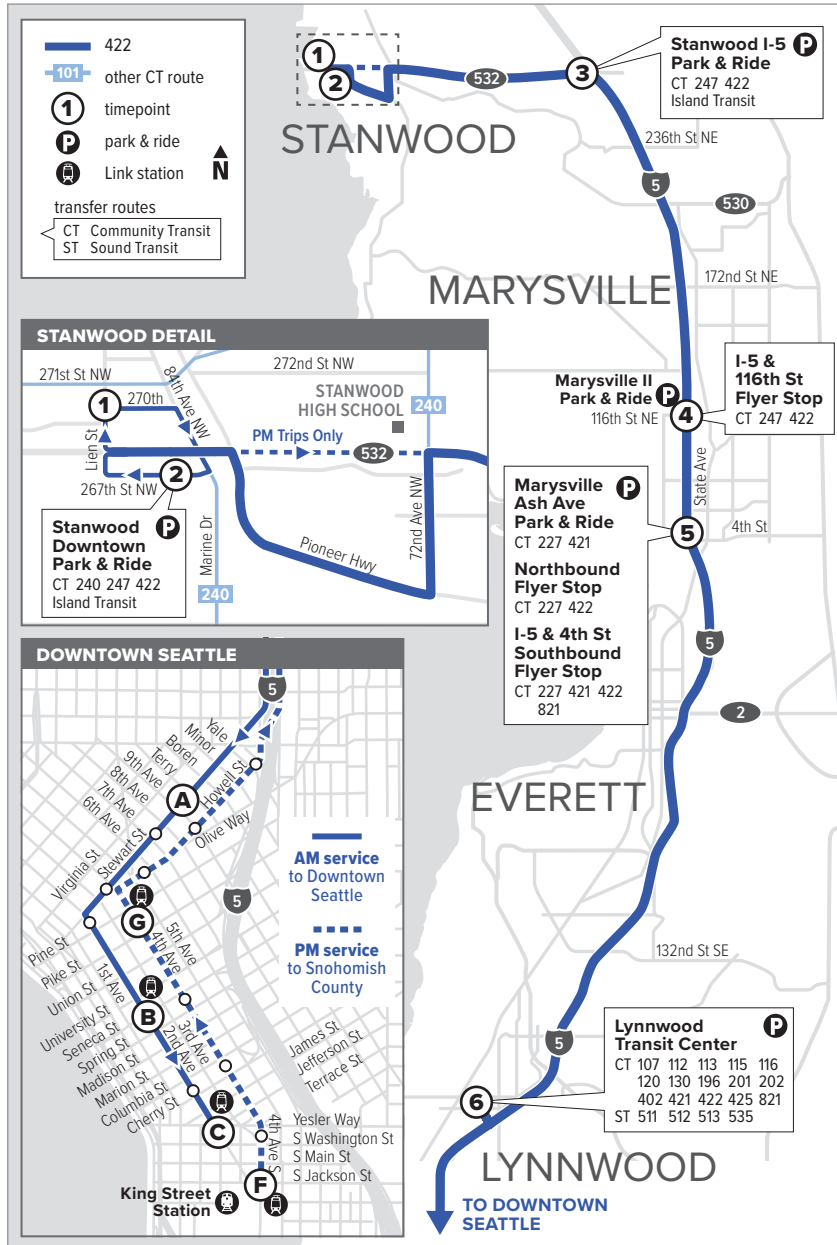

Route 422

Stanwood – Downtown Seattle

Effective: 9/18/2022

Additional trip changes may occur. For the most up-to-date schedule information, visit communitytransit.org/alerts. Visit communitytransit.org/holidays for a list of observed holidays and service impacts or call (425) 353-7433.

Route 422

Weekdays

To Downtown Seattle

88th Ave NW & 270th St NW	Stanwood Downtown Park & Ride Bay 1	Stanwood I-5 Park & Ride	I-5 & 116th St NE Flyer Stop	I-5 & 4th St Flyer Stop	Lynnwood Transit Center Bay D4	Stewart St & 9th Ave	2nd Ave & Seneca St	2nd Ave Ext S & Yesler Way
1	2	3	4	5	6	A	B	C
5:16 6:10	5:17 6:11	5:27 6:22	5:39 6:34	5:45 6:40	6:06 E 7:02 E	6:26 E 7:28 E	6:32 E 7:36 E	6:38 E 7:46 E

Weekdays

To Stanwood

4th Ave S & S Jackson St	4th Ave & Pine St	Lynnwood Transit Center Bay A2	I-5 & 4th St Flyer Stop	I-5 & 116th St NE Flyer Stop	88th Ave NW & 270th St NW	Stanwood Downtown Park & Ride Bay 1	Stanwood I-5 Park & Ride
F	G	6	5	4	1	2	3
4:10 5:10	4:16 5:16	4:49 E 5:49 E	5:22 E 6:18 E	5:29 E 6:23 E	5:57 E 6:46 E	6:02 E 6:51 E	6:12 E 7:01 E