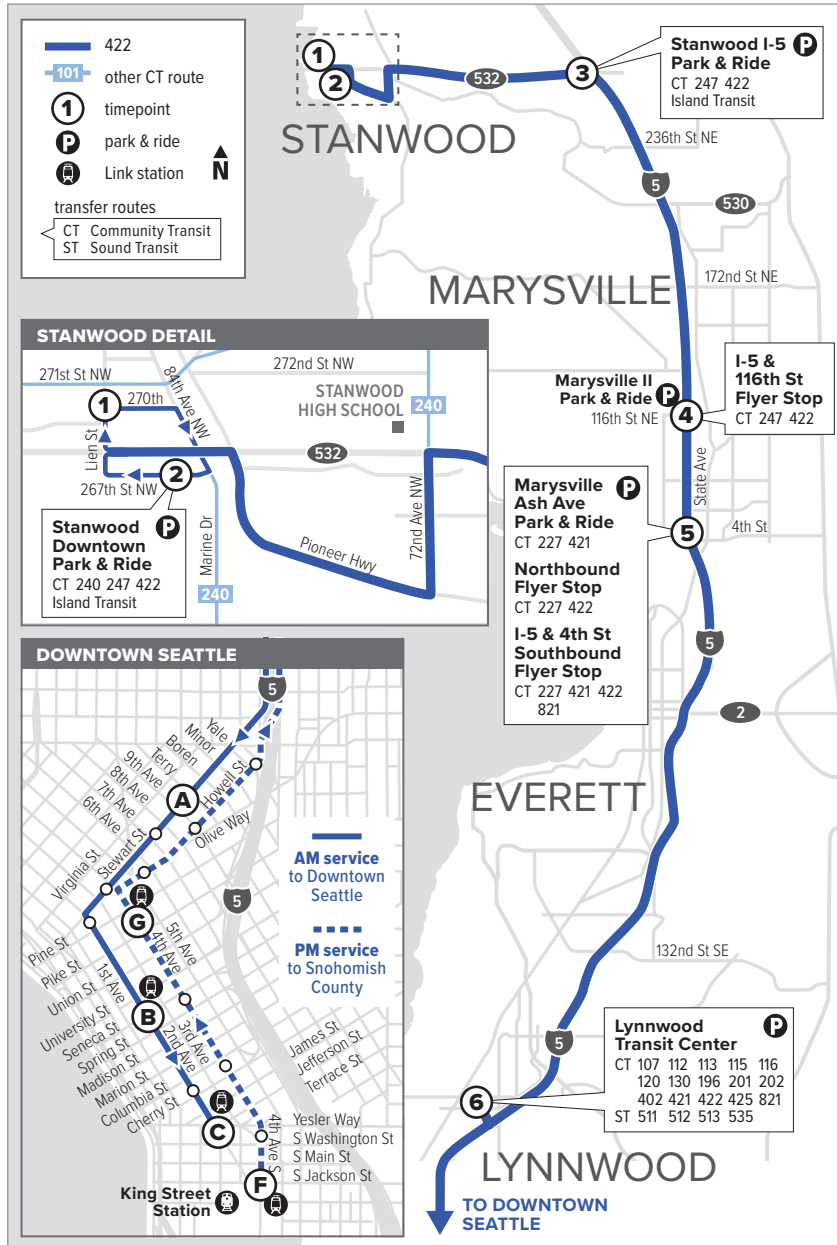

Route 422

Stanwood – Downtown Seattle

Effective: 9/18/2022

Additional trip changes may occur. For the most up-to-date schedule information, visit communitytransit.org/alerts. Visit communitytransit.org/holidays for a list of observed holidays and service impacts or call (425) 353-7433.

Route 422

Weekdays

To Downtown Seattle

88th Ave NW & 270th St NW	Stanwood Downtown Park & Ride Bay 1	Stanwood I-5 Park & Ride	I-5 & 116th St NE Flyer Stop	I-5 & 4th St Flyer Stop	Lynnwood Transit Center Bay D4	Stewart St & 9th Ave	2nd Ave & Seneca St	2nd Ave Ext S & Yesler Way
1	2	3	4	5	6	A	B	C
5:16 6:10	5:17 6:11	5:27 6:22	5:39 6:34	5:45 6:40	6:06 E 7:02 E	6:26 E 7:28 E	6:32 E 7:36 E	6:38 E 7:46 E

Weekdays

To Stanwood

4th Ave S & S Jackson St	4th Ave & Pine St	Lynnwood Transit Center Bay A2	I-5 & 4th St Flyer Stop	I-5 & 116th St NE Flyer Stop	Stanwood I-5 Park & Ride	88th Ave NW & 270th St NW	Stanwood Downtown Park & Ride Bay 1
F	G	6	5	4	3	1	2
4:10 5:10	4:16 5:16	4:49 E 5:49 E	5:22 E 6:18 E	5:29 E 6:23 E	5:46 E 6:36 E	5:56 E 6:45 E	6:06 E 6:55 E