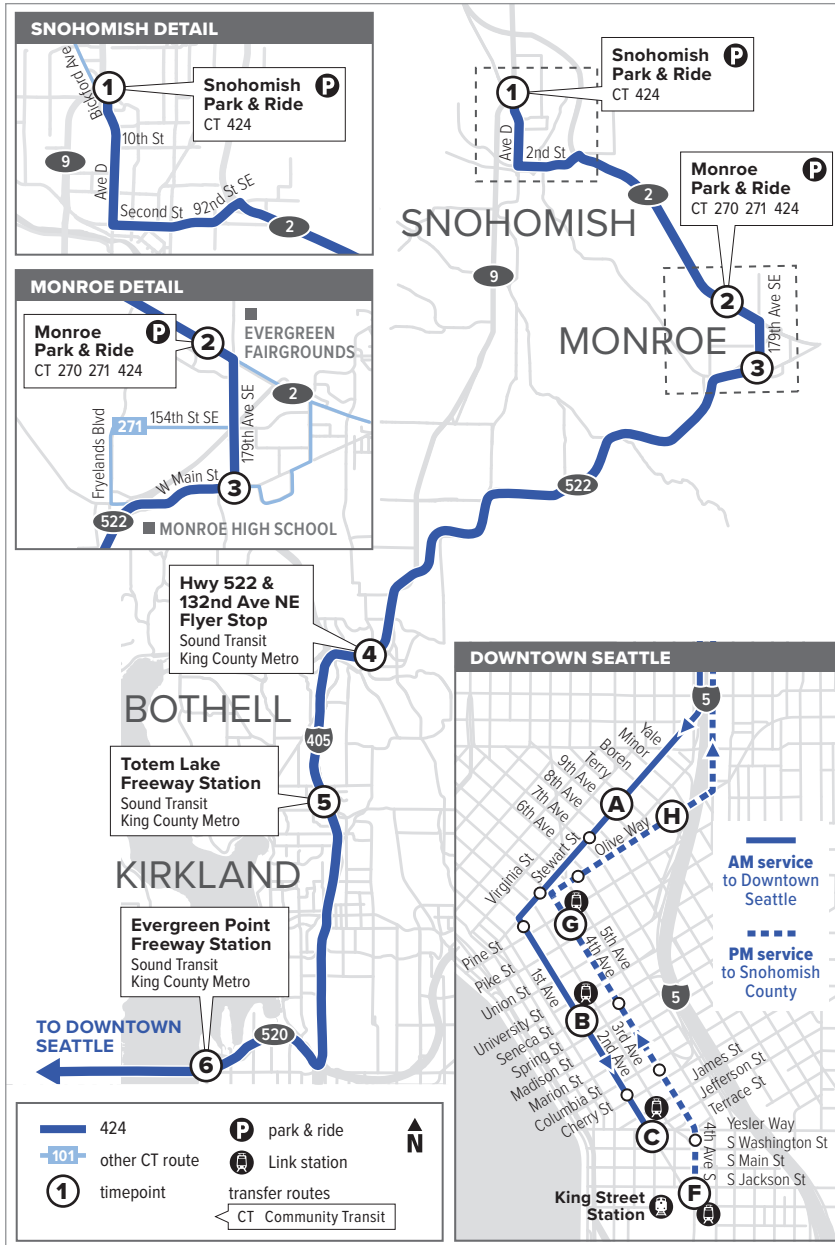

Route 424

Snohomish – Downtown Seattle

Effective: 9/18/2022

Additional trip changes may occur. For the most up-to-date schedule information, visit communitytransit.org/alerts. Visit communitytransit.org/holidays for a list of observed holidays and service impacts or call (425) 353-7433.

Route 424

Weekdays

To Downtown Seattle

Snohomish Park & Ride	Monroe Park & Ride	W Main St & 179th Ave SE	Hwy 522 & 132nd Ave NE Flyer Stop	Totem Lake Fwy Station*	Evergreen Point Fwy Station*	Stewart St & 9th Ave	2nd Ave & Seneca St	2nd Ave Ext S & Yesler Way
1	2	3	4	5	6	A	B	C
5:13 6:29	5:26 6:42	5:31 6:48	5:50 E 7:15 E	5:53 E 7:20 E	6:04 E 7:32 E	6:15 E 7:46 E	6:20 E 7:55 E	6:26 E 8:02 E

Weekdays

To Snohomish

4th Ave S & S Jackson St	4th Ave & Pine St	Olive Way & Boren Ave	Evergreen Point Fwy Station	Totem Lake Fwy Station	Hwy 522 & 132nd Ave NE Flyer Stop	W Main St & 179th Ave SE	Monroe Park & Ride	Snohomish Park & Ride
F	G	H	6	5	4	3	2	1
3:37 5:11	3:42 5:16	3:47 E 5:22 E	3:55 E 5:31 E	4:10 E 5:46 E	4:19 E 5:55 E	4:48 E 6:19 E	4:57 E 6:27 E	5:22 E 6:49 E

* Community Transit buses inbound to Seattle stop in King County at the request of on-board customers only. For travel within King County, please rely on King County Metro.

E - Estimated time: Bus may leave earlier than shown