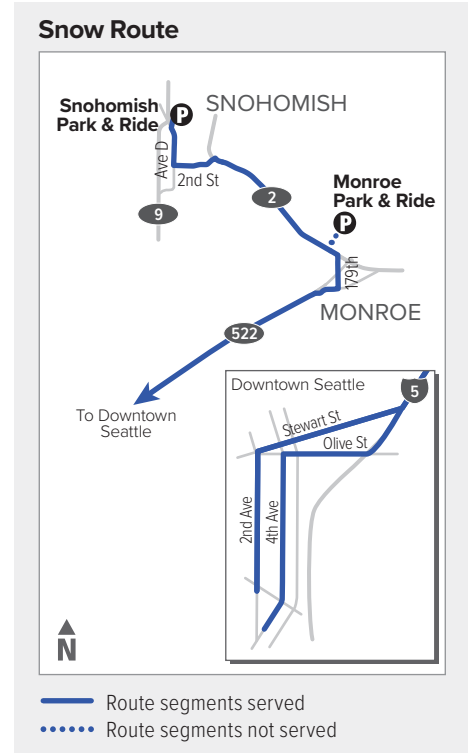

Route 424

Snohomish – Downtown Seattle

Effective: 9/18/2022

Additional trip changes may occur. For the most up-to-date schedule information, visit communitytransit.org/alerts. Visit communitytransit.org/holidays for a list of observed holidays and service impacts or call (425) 353-7433.

Route 424

Weekdays

To Downtown Seattle

Snohomish Park & Ride	Monroe Park & Ride	W Main St & 179th Ave SE	Hwy 522 & 132nd Ave NE Flyer Stop	Totem Lake Fwy Station*	Evergreen Point Fwy Station*	Stewart St & 9th Ave	2nd Ave & Seneca St	2nd Ave Ext S & Yesler Way
1	2	3	4	5	6	A	B	C
5:13 6:29	5:26 6:42	5:31 6:48	5:50 E 7:15 E	5:53 E 7:20 E	6:04 E 7:32 E	6:15 E 7:46 E	6:20 E 7:55 E	6:26 E 8:02 E

Weekdays

To Snohomish

4th Ave S & S Jackson St	4th Ave & Pine St	Olive Way & Boren Ave	Evergreen Point Fwy Station	Totem Lake Fwy Station	Hwy 522 & 132nd Ave NE Flyer Stop	W Main St & 179th Ave SE	Monroe Park & Ride	Snohomish Park & Ride
F	G	H	6	5	4	3	2	1
3:37 5:11	3:42 5:16	3:47 E 5:22 E	3:55 E 5:31 E	4:10 E 5:46 E	4:19 E 5:55 E	4:48 E 6:19 E	4:57 E 6:27 E	5:22 E 6:49 E

* Community Transit buses inbound to Seattle stop in King County at the request of on-board customers only. For travel within King County, please rely on King County Metro.

E - Estimated time: Bus may leave earlier than shown