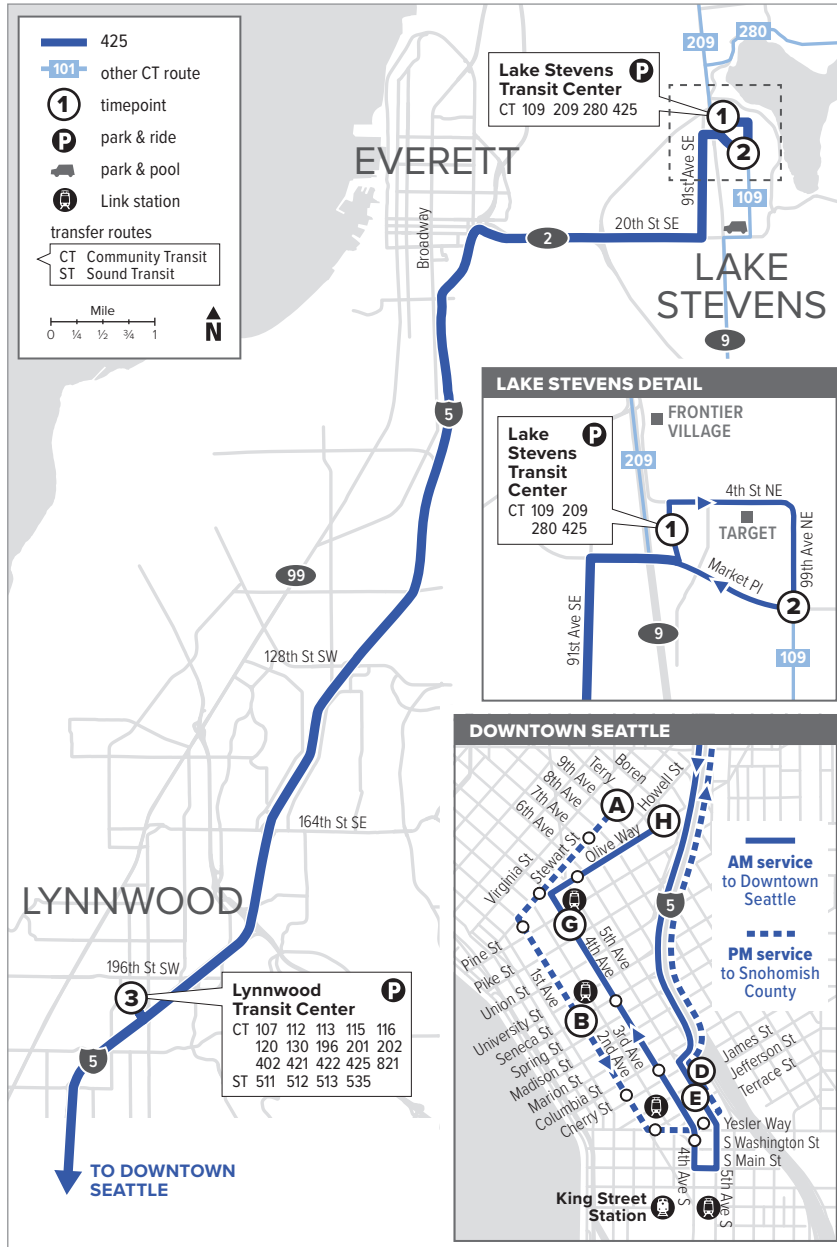

Route 425

Lake Stevens – Downtown Seattle

Effective: 9/18/2022

Additional trip changes may occur. For the most up-to-date schedule information, visit communitytransit.org/alerts. Visit communitytransit.org/holidays for a list of observed holidays and service impacts or call (425) 353-7433.

Route 425

Weekdays

To Downtown Seattle

Lake Stevens Transit Center Bay 1	Lynnwood Transit Center Bay D4	5th Ave & Jefferson St	4th Ave & Pine St	Olive Way & Boren Ave
1	3	E	G	H
5:16	5:44 E	6:07 E	6:16 E	6:26 E
5:53	6:21 E	6:45 E	6:56 E	7:06 E
6:30	7:02 E	7:30 E	7:41 E	7:53 E
7:00	7:32 E	8:00 E	8:11 E	8:23 E

Weekdays

To Lake Stevens

Stewart St & 9th Ave	2nd Ave & Seneca St	5th Ave & James St	Lynnwood Transit Center Bay D4	Lake Stevens Transit Center Bay 1	Market Pl & 99th Ave NE
A	B	D	3	1	2
3:15	3:20	3:26	3:52 E	4:41 E	4:45 E
4:00	4:05	4:12	4:38 E	5:27 E	5:31 E
5:10	5:15	5:22	5:48 E	6:32 E	6:35 E