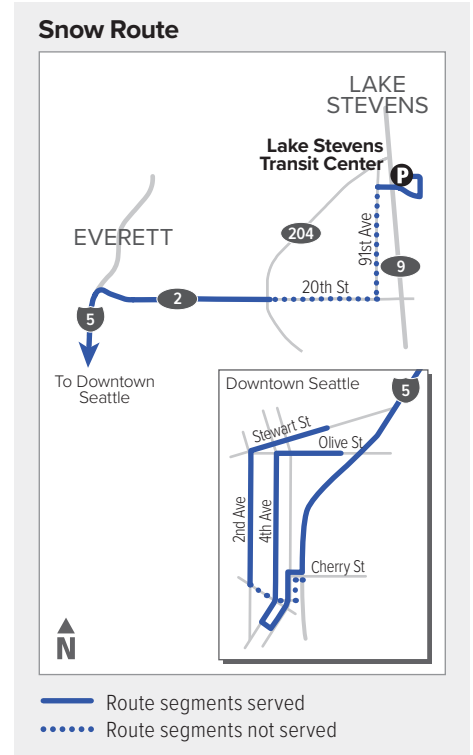

Route 425

Lake Stevens – Downtown Seattle

Effective: 9/18/2022

Additional trip changes may occur. For the most up-to-date schedule information, visit communitytransit.org/alerts. Visit communitytransit.org/holidays for a list of observed holidays and service impacts or call (425) 353-7433.

Route 425

Weekdays

To Downtown Seattle

Lake Stevens Transit Center Bay 1	Lynnwood Transit Center Bay D4	5th Ave & Jefferson St	4th Ave & Pine St	Olive Way & Boren Ave
1	3	E	G	H
5:16	5:44 E	6:07 E	6:16 E	6:26 E
5:53	6:21 E	6:45 E	6:56 E	7:06 E
6:30	7:02 E	7:30 E	7:41 E	7:53 E
7:00	7:32 E	8:00 E	8:11 E	8:23 E

Weekdays

To Lake Stevens

Stewart St & 9th Ave	2nd Ave & Seneca St	5th Ave & James St	Lynnwood Transit Center Bay D4	Lake Stevens Transit Center Bay 1	Market Pl & 99th Ave NE
A	B	D	3	1	2
3:15	3:20	3:26	3:52 E	4:41 E	4:45 E
4:00	4:05	4:12	4:38 E	5:27 E	5:31 E
5:10	5:15	5:22	5:48 E	6:32 E	6:35 E