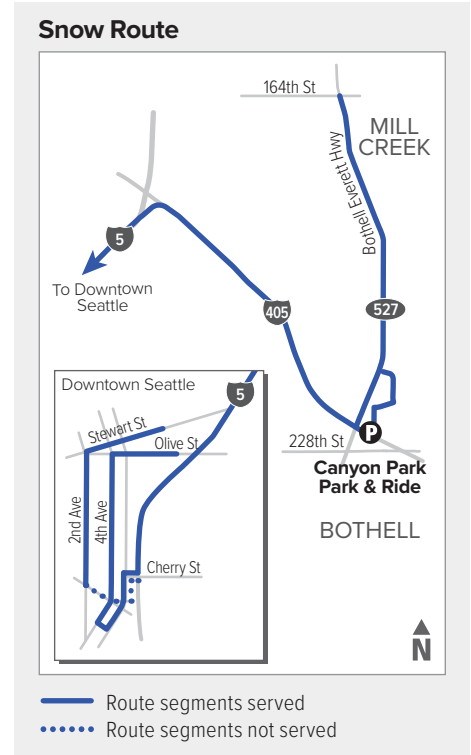

Route 435

Mill Creek – Downtown Seattle

Effective: 9/18/2022

Additional trip changes may occur. For the most up-to-date schedule information, visit communitytransit.org/alerts. Visit communitytransit.org/holidays for a list of observed holidays and service impacts or call (425) 353-7433.

Route 435

Weekdays

To Downtown Seattle

Hwy 527 & 164th St SE	Canyon Park Park & Ride Bay 2	Mountlake Terrace Fwy Station Bay 6	5th Ave & Jefferson St	4th Ave & Pine St	Olive Way & Boren Ave
1	2	3	E	G	H
5:34	5:44	5:55 E	6:14 E	6:24 E	6:31 E
6:18	6:28	6:40 E	7:02 E	7:12 E	7:21 E
6:58	7:11	7:23 E	7:47 E	7:57 E	8:06 E
7:38	7:51	8:04 E	8:30 E	8:40 E	8:49 E

Weekdays

To Mill Creek

Stewart St & 9th Ave	2nd Ave & Seneca St	5th Ave & James St	Mountlake Terrace Fwy Station Bay 7	Canyon Park Park & Ride Bay 3	Hwy 527 & 164th St SE
A	B	D	3	2	1
3:37	3:43	3:49	4:13 E	4:32 E	4:58 E
4:20	4:26	4:32	4:57 E	5:16 E	5:41 E
5:00	5:06	5:12	5:37 E	5:55 E	6:18 E
5:41	5:47	5:53	6:14 E	6:32 E	6:52 E