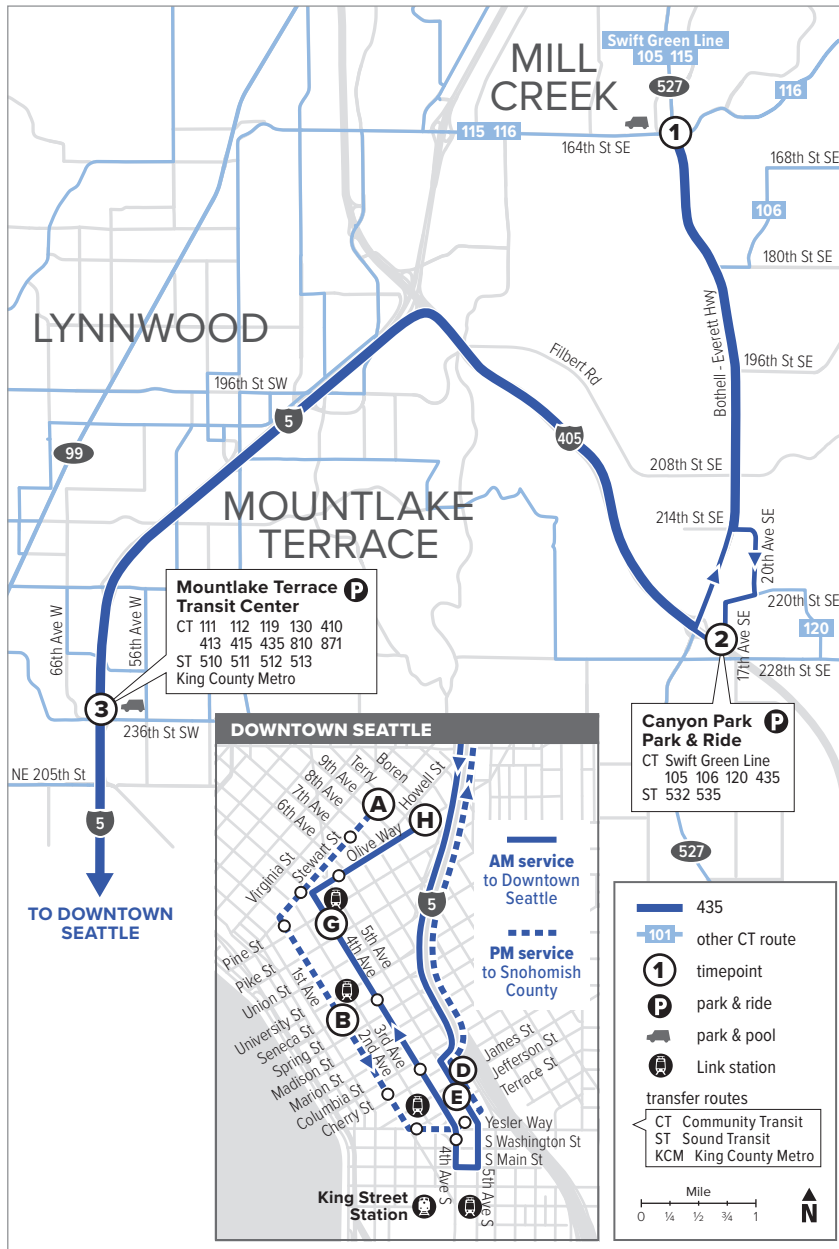

Route 435

Mill Creek – Downtown Seattle

Effective: 9/18/2022

Additional trip changes may occur. For the most up-to-date schedule information, visit communitytransit.org/alerts. Visit communitytransit.org/holidays for a list of observed holidays and service impacts or call (425) 353-7433.

Route 435

Weekdays

To Downtown Seattle

Hwy 527 & 164th St SE	Canyon Park Park & Ride Bay 2	Mountlake Terrace Fwy Station Bay 6	5th Ave & Jefferson St	4th Ave & Pine St	Olive Way & Boren Ave
1	2	3	E	G	H
5:34	5:44	5:55 E	6:14 E	6:24 E	6:31 E
6:18	6:28	6:40 E	7:02 E	7:12 E	7:21 E
6:58	7:11	7:23 E	7:47 E	7:57 E	8:06 E
7:38	7:51	8:04 E	8:30 E	8:40 E	8:49 E

Weekdays

To Mill Creek

Stewart St & 9th Ave	2nd Ave & Seneca St	5th Ave & James St	Mountlake Terrace Fwy Station Bay 7	Canyon Park Park & Ride Bay 3	Hwy 527 & 164th St SE
A	B	D	3	2	1
3:37	3:43	3:49	4:13 E	4:32 E	4:58 E
4:20	4:26	4:32	4:57 E	5:16 E	5:41 E
5:00	5:06	5:12	5:37 E	5:55 E	6:18 E
5:41	5:47	5:53	6:14 E	6:32 E	6:52 E