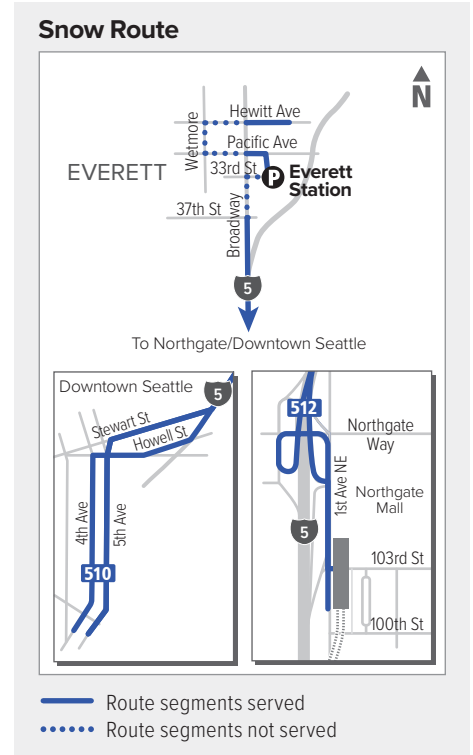

# Route 510/512 ST Express

Route 510: Everett – Downtown Seattle  
Route 512: Everett – Northgate Station

Effective: 9/18/2022

Additional trip changes may occur. For the most up-to-date schedule information, visit [communitytransit.org/alerts](http://communitytransit.org/alerts). Visit [communitytransit.org/holidays](http://communitytransit.org/holidays) for a list of observed holidays and service impacts or call (425) 353-7433.