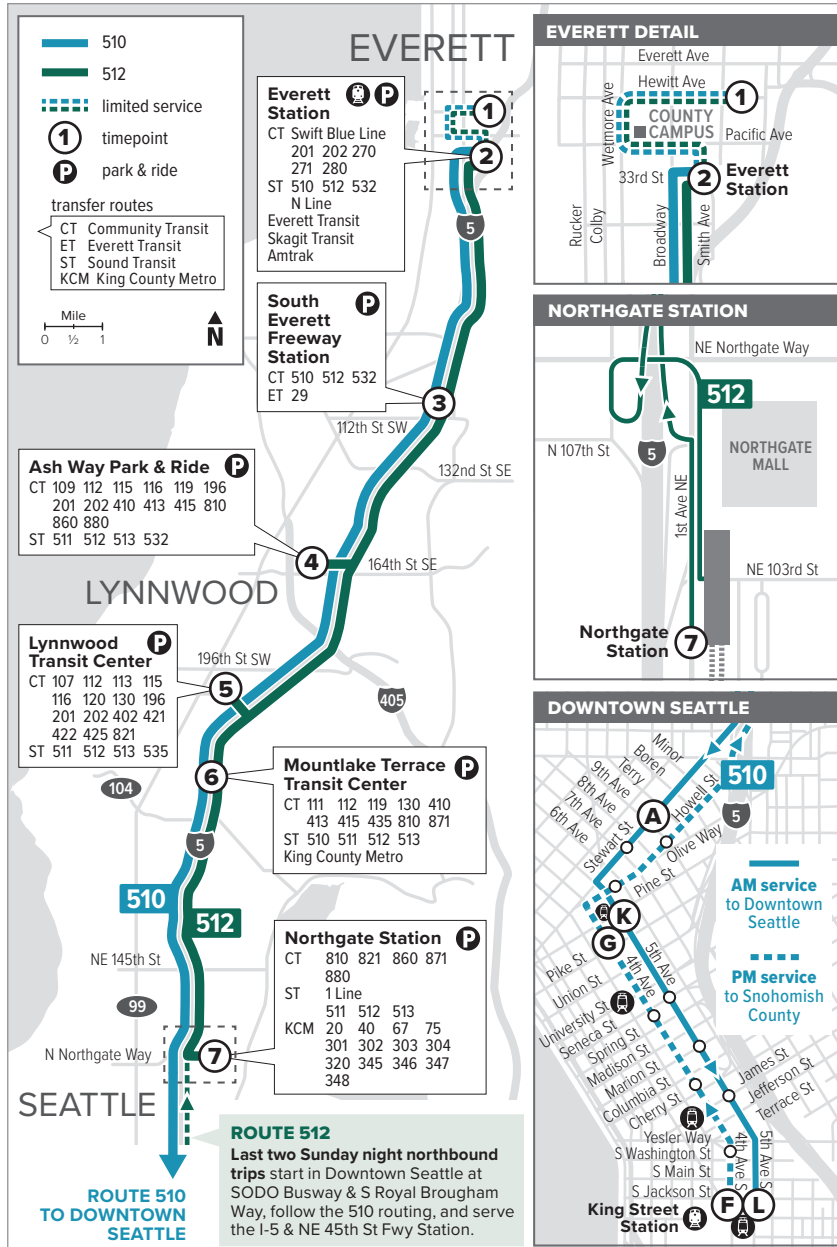

# Route 510/512 ST Express

Route 510: Everett – Downtown Seattle  
Route 512: Everett – Northgate Station

Effective: 9/18/2022

Additional trip changes may occur. For the most up-to-date schedule information, visit [communitytransit.org/alerts](http://communitytransit.org/alerts). Visit [communitytransit.org/holidays](http://communitytransit.org/holidays) for a list of observed holidays and service impacts or call (425) 353-7433.