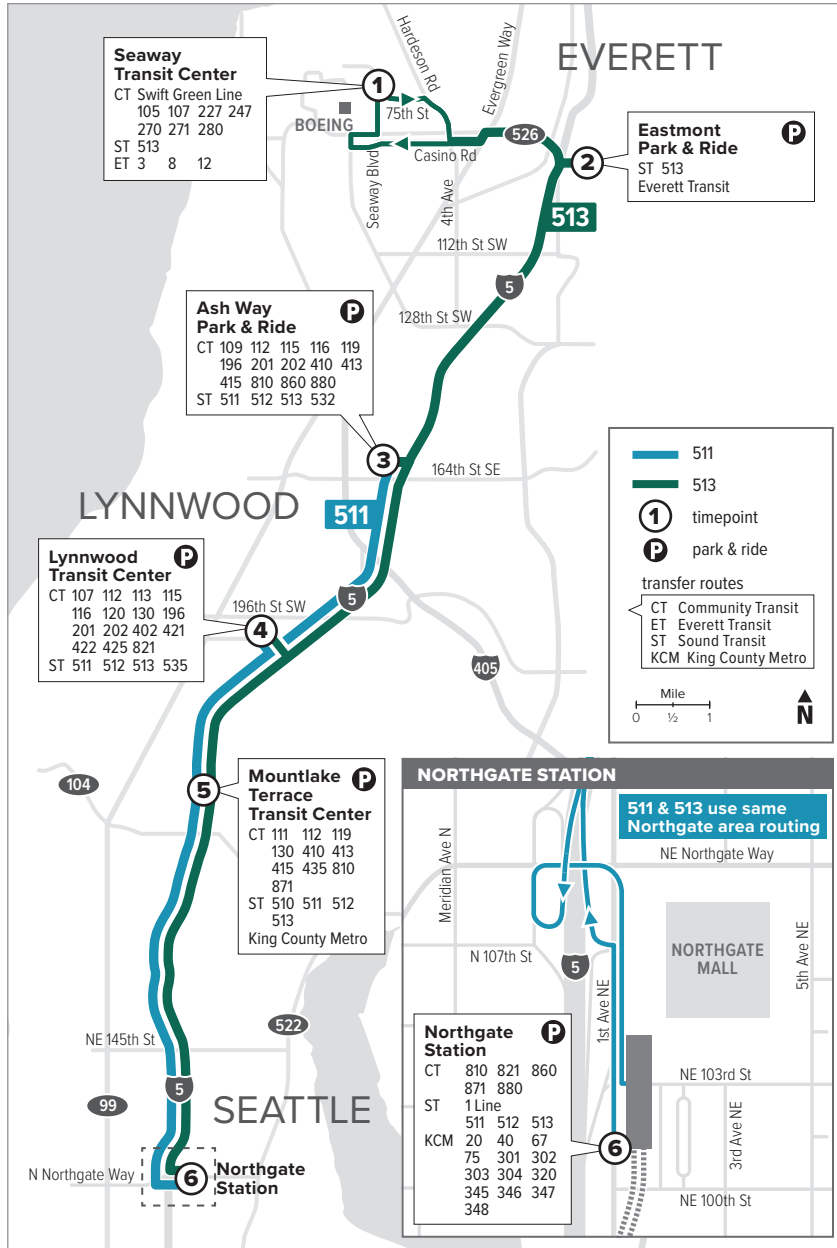

Route 511/513 ST Express

Route 511: Ash Way Park & Ride – Northgate Station
 Route 513: Seaway Transit Center – Northgate Station

Effective: 9/18/2022

Additional trip changes may occur. For the most up-to-date schedule information, visit communitytransit.org/alerts.
 Visit communitytransit.org/holidays for a list of observed holidays and service impacts or call (425) 353-7433.

Route 511/513 ST Express

Weekdays

To Northgate Station

	Seaway Transit Center Bay 11	Eastmont Park & Ride	Ash Way Park & Ride Bay 1	Lynnwood Transit Center Bay D3	Mountlake Terrace Fwy Station Bay 6	Northgate Station
Route	①	②	③	④	⑤	⑥
511	:	:	4:17	4:23	4:27 E	4:41 E
513	4:49	4:58	5:09	5:16	5:20 E	5:37 E
511	:	:	5:27	5:33	5:37 E	5:51 E
513	5:16	5:25	5:36	5:43	5:47 E	6:05 E
511	:	:	5:52	5:58	6:02 E	6:17 E
513	5:38	5:47	5:58	6:06	6:10 E	6:29 E
511	:	:	6:15	6:21	6:25 E	6:41 E
513	6:00	6:09	6:20	6:28	6:32 E	6:53 E
511	:	:	6:38	6:45	6:49 E	7:05 E
513	6:20	6:29	6:42	6:51	6:55 E	7:17 E
511	:	:	7:00	7:07	7:11 E	7:29 E
511	:	:	7:19	7:26	7:30 E	7:53 E
513	7:02	7:12	7:25	7:34	7:38 E	8:05 E
511	:	:	7:42	7:49	7:53 E	8:17 E
513	7:26	7:36	7:49	7:58	8:02 E	8:29 E
513	7:52	8:02	8:15	8:23	8:27 E	8:53 E
511	:	:	8:33	8:40	8:44 E	9:05 E
513	8:19	8:29	8:41	8:49	8:53 E	9:17 E