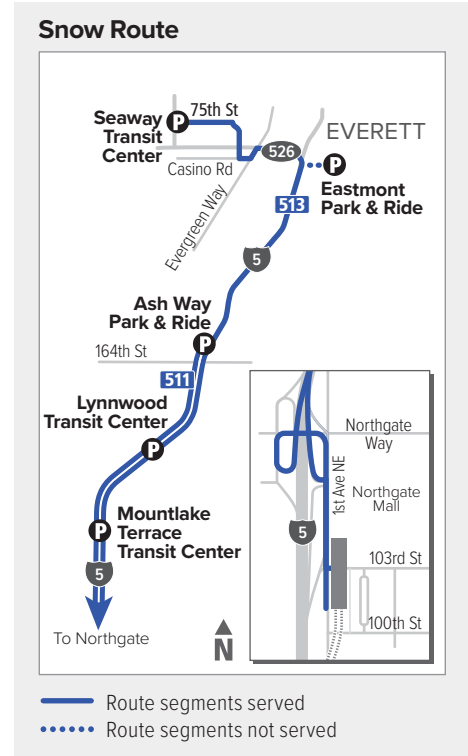

Route 511/513 ST Express

Route 511: Ash Way Park & Ride – Northgate Station
 Route 513: Seaway Transit Center – Northgate Station

Effective: 9/18/2022

Additional trip changes may occur. For the most up-to-date schedule information, visit communitytransit.org/alerts.
 Visit communitytransit.org/holidays for a list of observed holidays and service impacts or call (425) 353-7433.

Route 511/513 ST Express

Weekdays

To Northgate Station

	Seaway Transit Center Bay 11	Eastmont Park & Ride	Ash Way Park & Ride Bay 1	Lynnwood Transit Center Bay D3	Mountlake Terrace Fwy Station Bay 6	Northgate Station
Route	①	②	③	④	⑤	⑥
511	:	:	4:17	4:23	4:27 E	4:41 E
513	4:49	4:58	5:09	5:16	5:20 E	5:37 E
511	:	:	5:27	5:33	5:37 E	5:51 E
513	5:16	5:25	5:36	5:43	5:47 E	6:05 E
511	:	:	5:52	5:58	6:02 E	6:17 E
513	5:38	5:47	5:58	6:06	6:10 E	6:29 E
511	:	:	6:15	6:21	6:25 E	6:41 E
513	6:00	6:09	6:20	6:28	6:32 E	6:53 E
511	:	:	6:38	6:45	6:49 E	7:05 E
513	6:20	6:29	6:42	6:51	6:55 E	7:17 E
511	:	:	7:00	7:07	7:11 E	7:29 E
511	:	:	7:19	7:26	7:30 E	7:53 E
513	7:02	7:12	7:25	7:34	7:38 E	8:05 E
511	:	:	7:42	7:49	7:53 E	8:17 E
513	7:26	7:36	7:49	7:58	8:02 E	8:29 E
513	7:52	8:02	8:15	8:23	8:27 E	8:53 E
511	:	:	8:33	8:40	8:44 E	9:05 E
513	8:19	8:29	8:41	8:49	8:53 E	9:17 E