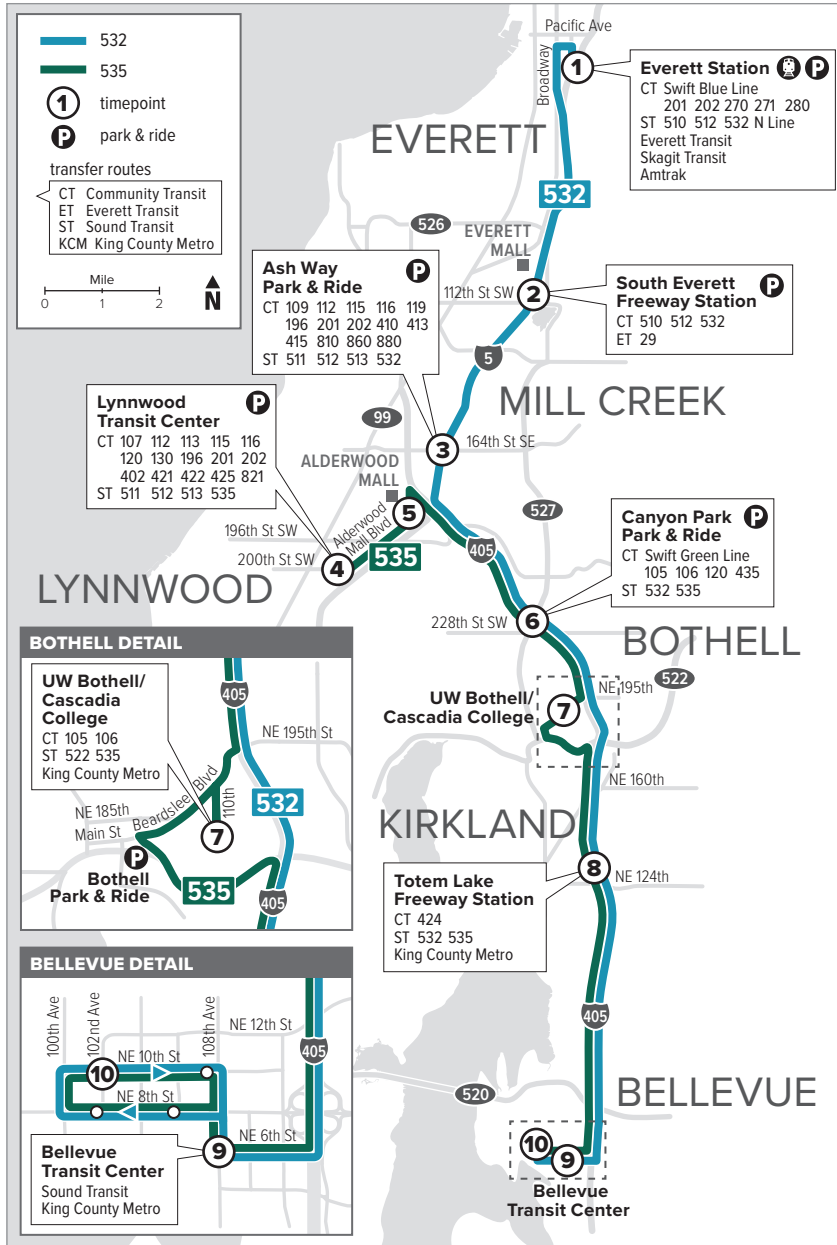

Route 532/535 ST Express

Route 532: Everett – Bellevue
Route 535: Lynnwood – Bellevue

Effective: 9/18/2022

Additional trip changes may occur. For the most up-to-date schedule information, visit communitytransit.org/alerts. Visit communitytransit.org/holidays for a list of observed holidays and service impacts or call (425) 353-7433.