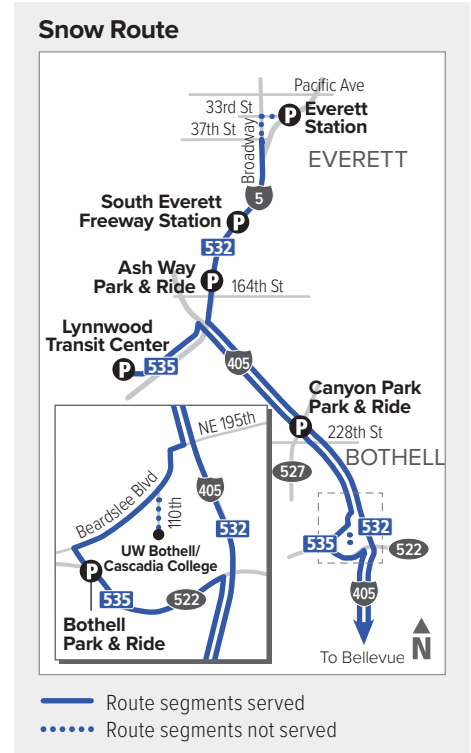

Route 532/535 ST Express

Route 532: Everett – Bellevue
Route 535: Lynnwood – Bellevue

Effective: 9/18/2022

Additional trip changes may occur. For the most up-to-date schedule information, visit communitytransit.org/alerts. Visit communitytransit.org/holidays for a list of observed holidays and service impacts or call (425) 353-7433.