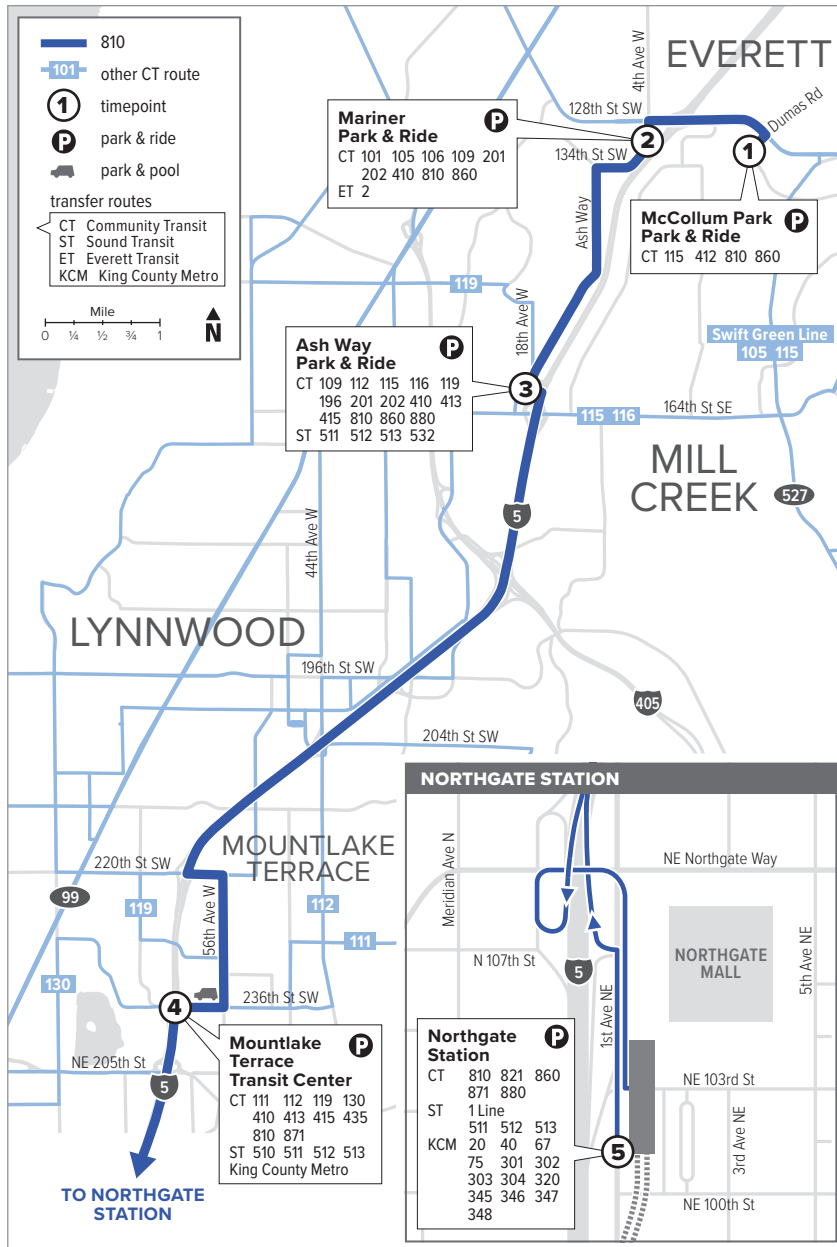

Route 810

McCullum Park Park & Ride – Northgate Station

Effective: 9/18/2022

Additional trip changes may occur. For the most up-to-date schedule information, visit communitytransit.org/alerts. Visit communitytransit.org/holidays for a list of observed holidays and service impacts or call (425) 353-7433.

Route 810

Weekdays

To Northgate Station

McCollum Park Park & Ride Bay 2	Mariner Park & Ride Bay 4	Ash Way Park & Ride Bay 3	Mountlake Terrace Transit Center Bay 3	Northgate Station
1	2	3	4	5
8:51	8:56	9:03	9:15	9:37 E
9:34	9:39	9:46	9:58	10:17 E
10:24	10:29	10:36	10:48	11:07 E
11:25	11:30	11:37	11:49	12:07 E

Weekdays

To McCollum Park Park & Ride

Northgate Station Bay 2	236th St SW & Van Ry Blvd	Ash Way Park & Ride Bay 4	Mariner Park & Ride Bay 2	McCollum Park Park & Ride
5	4	3	2	1
12:31	12:38 E	12:50 E	12:55 E	1:03 E
1:11	1:18 E	1:31 E	1:37 E	1:46 E
1:51	1:58 E	2:11 E	2:17 E	2:28 E
6:31	6:38 E	6:51 E	6:57 E	7:08 E
7:11	7:18 E	7:31 E	7:37 E	7:46 E
8:10	8:17 E	8:29 E	8:35 E	8:43 E
9:10	9:17 E	9:29 E	9:33 E	9:41 E
10:10	10:17 E	10:29 E	10:33 E	10:41 E
11:10	11:17 E	11:29 E	11:33 E	11:41 E