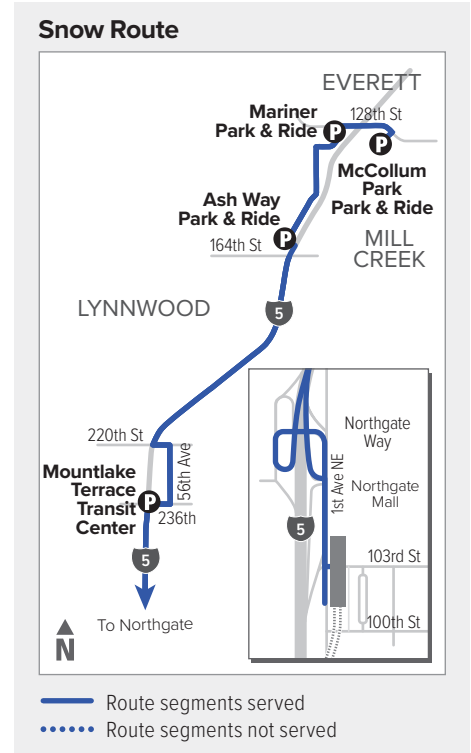

Route 810

McCullum Park Park & Ride – Northgate Station

Effective: 9/18/2022

Additional trip changes may occur. For the most up-to-date schedule information, visit communitytransit.org/alerts. Visit communitytransit.org/holidays for a list of observed holidays and service impacts or call (425) 353-7433.

Route 810

Weekdays

To Northgate Station

McCollum Park Park & Ride Bay 2	Mariner Park & Ride Bay 4	Ash Way Park & Ride Bay 3	Mountlake Terrace Transit Center Bay 3	Northgate Station
1	2	3	4	5
8:51	8:56	9:03	9:15	9:37 E
9:34	9:39	9:46	9:58	10:17 E
10:24	10:29	10:36	10:48	11:07 E
11:25	11:30	11:37	11:49	12:07 E

Weekdays

To McCollum Park Park & Ride

Northgate Station Bay 2	236th St SW & Van Ry Blvd	Ash Way Park & Ride Bay 4	Mariner Park & Ride Bay 2	McCollum Park Park & Ride
5	4	3	2	1
12:31	12:38 E	12:50 E	12:55 E	1:03 E
1:11	1:18 E	1:31 E	1:37 E	1:46 E
1:51	1:58 E	2:11 E	2:17 E	2:28 E
6:31	6:38 E	6:51 E	6:57 E	7:08 E
7:11	7:18 E	7:31 E	7:37 E	7:46 E
8:10	8:17 E	8:29 E	8:35 E	8:43 E
9:10	9:17 E	9:29 E	9:33 E	9:41 E
10:10	10:17 E	10:29 E	10:33 E	10:41 E
11:10	11:17 E	11:29 E	11:33 E	11:41 E