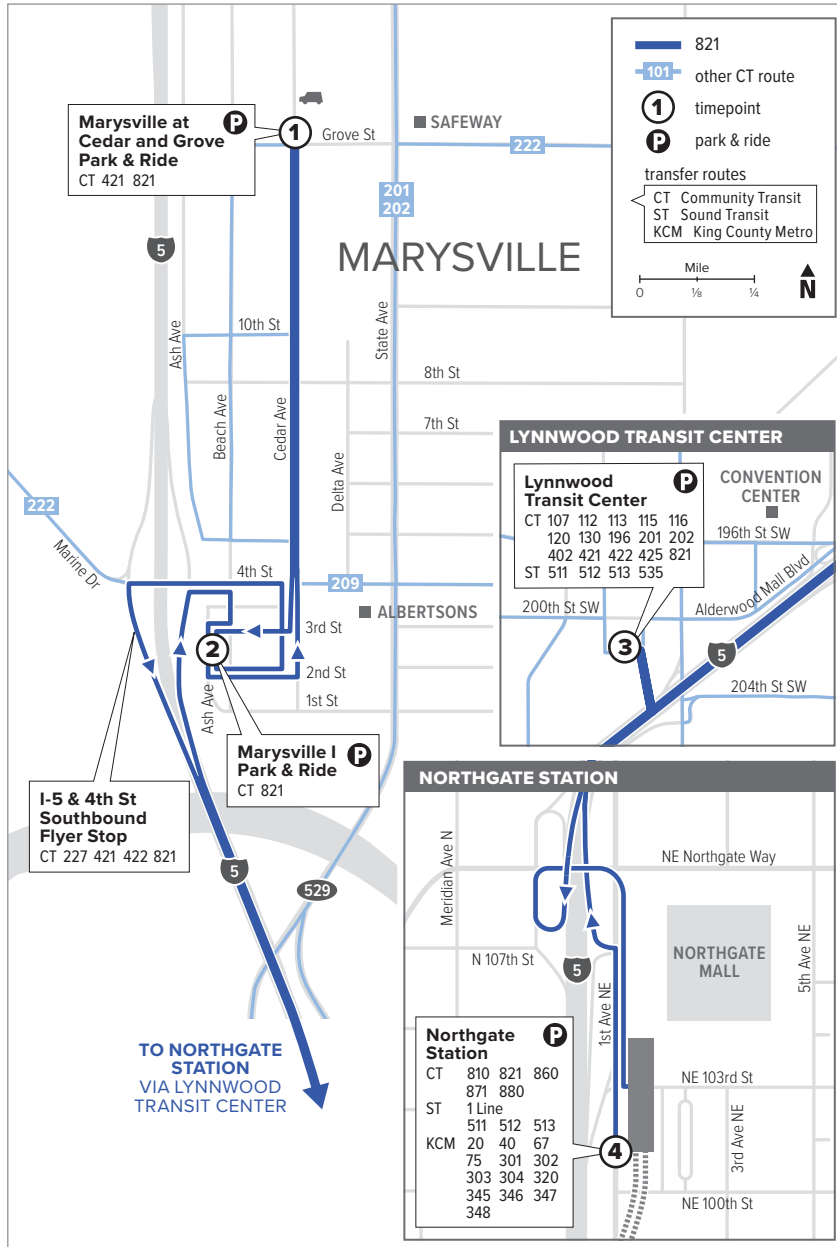

Route 821

Marysville – Northgate Station

Effective: 9/18/2022

Additional trip changes may occur. For the most up-to-date schedule information, visit communitytransit.org/alerts. Visit communitytransit.org/holidays for a list of observed holidays and service impacts or call (425) 353-7433.

Route 821

Weekdays

To Northgate Station

Marysville Cedar & Grove Park & Ride Bay 1	Marysville I Park & Ride Bay 1	Lynnwood Transit Center Bay A2	Northgate Station
1	2	3	4
4:52	4:55	5:16 E	5:35 E
5:37	5:40	6:03 E	6:25 E
6:15	6:18	6:42 E	7:10 E
6:47	6:50	7:14 E	7:45 E
7:15	7:18	7:42 E	8:14 E
7:48	7:51	8:15 E	8:45 E

Weekdays

To Marysville

Northgate Station Bay 2	Lynnwood Transit Center Bay A2	Marysville I Park & Ride Bay 1	Marysville Cedar & Grove Park & Ride
4	3	2	1
2:53	3:09 E	3:49 E	3:56 E
3:23	3:40 E	4:20 E	4:30 E
3:55	4:14 E	4:55 E	5:05 E
4:27	4:46 E	5:27 E	5:37 E
4:58	5:17 E	5:57 E	6:07 E
5:31	5:48 E	6:28 E	6:36 E

E - Estimated time: Bus may leave earlier than shown

Bold - PM trip

Effective: 9/18/2022

Additional trip changes may occur. For the most up-to-date schedule information, visit communitytransit.org/alerts. Visit communitytransit.org/holidays for a list of observed holidays and service impacts or call (425) 353-7433.