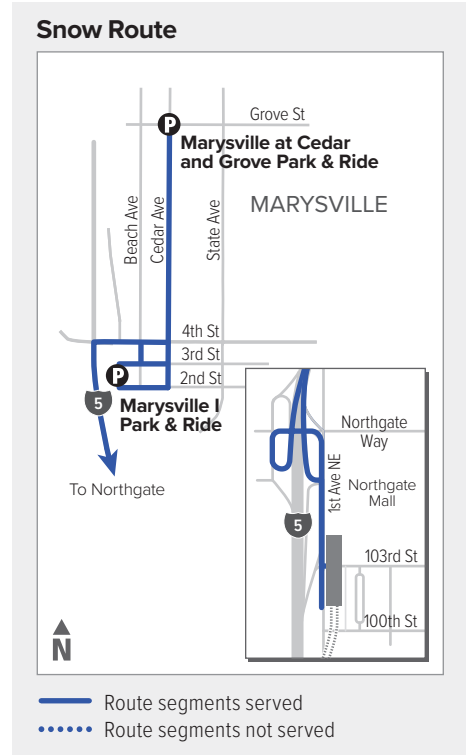

Route 821

Marysville – Northgate Station

Effective: 9/18/2022

Additional trip changes may occur. For the most up-to-date schedule information, visit communitytransit.org/alerts. Visit communitytransit.org/holidays for a list of observed holidays and service impacts or call (425) 353-7433.

Route 821

Weekdays

To Northgate Station

Marysville Cedar & Grove Park & Ride Bay 1	Marysville I Park & Ride Bay 1	Lynnwood Transit Center Bay A2	Northgate Station
1	2	3	4
4:52	4:55	5:16 E	5:35 E
5:37	5:40	6:03 E	6:25 E
6:15	6:18	6:42 E	7:10 E
6:47	6:50	7:14 E	7:45 E
7:15	7:18	7:42 E	8:14 E
7:48	7:51	8:15 E	8:45 E

Weekdays

To Marysville

Northgate Station Bay 2	Lynnwood Transit Center Bay A2	Marysville I Park & Ride Bay 1	Marysville Cedar & Grove Park & Ride
4	3	2	1
2:53	3:09 E	3:49 E	3:56 E
3:23	3:40 E	4:20 E	4:30 E
3:55	4:14 E	4:55 E	5:05 E
4:27	4:46 E	5:27 E	5:37 E
4:58	5:17 E	5:57 E	6:07 E
5:31	5:48 E	6:28 E	6:36 E