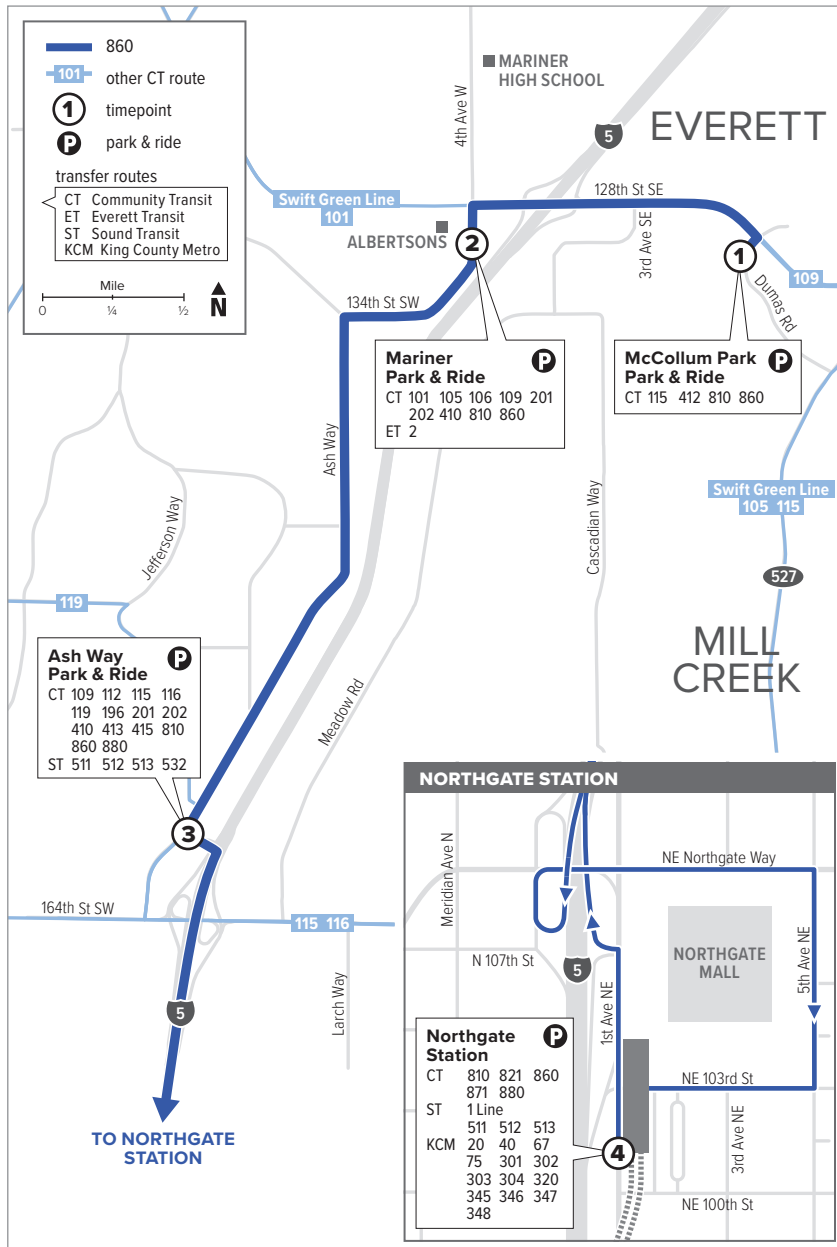

# Route 860

## McCullum Park Park & Ride – Northgate Station

Effective: 9/18/2022

Additional trip changes may occur. For the most up-to-date schedule information, visit [communitytransit.org/alerts](http://communitytransit.org/alerts). Visit [communitytransit.org/holidays](http://communitytransit.org/holidays) for a list of observed holidays and service impacts or call (425) 353-7433.

# Route 860

Weekdays		To Northgate Station
McCollum Park Park & Ride Bay 3	Mariner Park & Ride Bay 4	Northgate Station
<b>1</b>	<b>2</b>	<b>4</b>
5:25	5:30	5:56 E
6:01	6:06	6:36 E
6:30	6:35	7:08 E
6:57	7:02	7:40 E
7:28	7:33	8:12 E
8:01	8:06	8:44 E
8:39	8:44	9:16 E

Weekdays		To McCollum Park Park & Ride	
Northgate Station Bay 2	Ash Way Park & Ride Bay 4	Mariner Park & Ride Bay 2	McCollum Park Park & Ride
<b>4</b>	<b>3</b>	<b>2</b>	<b>1</b>
2:40	2:59 E	3:04 E	3:13 E
3:15	3:35 E	3:41 E	3:51 E
3:45	4:08 E	4:17 E	4:28 E
4:15	4:38 E	4:47 E	4:58 E
4:45	5:08 E	5:17 E	5:28 E
5:15	5:38 E	5:47 E	5:57 E
5:30	5:52 E	6:01 E	6:11 E
5:45	6:07 E	6:15 E	6:25 E
6:15	6:35 E	6:41 E	6:50 E