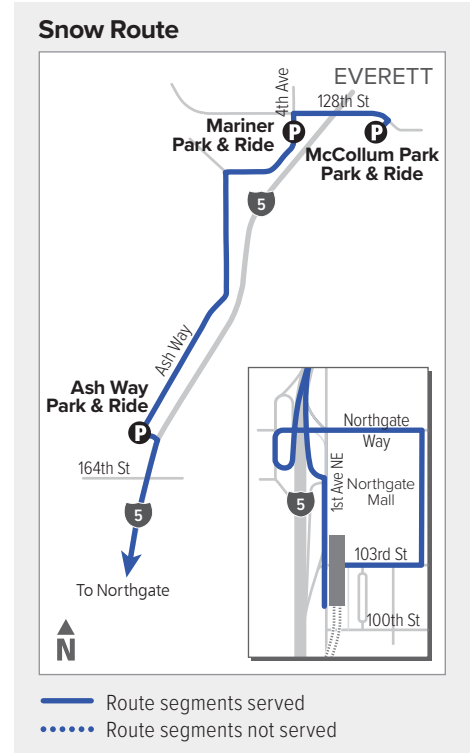

# Route 860

## McCullum Park Park & Ride – Northgate Station

Effective: 9/18/2022

Additional trip changes may occur. For the most up-to-date schedule information, visit [communitytransit.org/alerts](http://communitytransit.org/alerts). Visit [communitytransit.org/holidays](http://communitytransit.org/holidays) for a list of observed holidays and service impacts or call (425) 353-7433.

# Route 860

Weekdays		To Northgate Station
McCollum Park Park & Ride Bay 3	Mariner Park & Ride Bay 4	Northgate Station
<b>1</b>	<b>2</b>	<b>4</b>
5:25	5:30	5:56 E
6:01	6:06	6:36 E
6:30	6:35	7:08 E
6:57	7:02	7:40 E
7:28	7:33	8:12 E
8:01	8:06	8:44 E
8:39	8:44	9:16 E

Weekdays		To McCollum Park Park & Ride	
Northgate Station Bay 2	Ash Way Park & Ride Bay 4	Mariner Park & Ride Bay 2	McCollum Park Park & Ride
<b>4</b>	<b>3</b>	<b>2</b>	<b>1</b>
2:40	2:59 E	3:04 E	3:13 E
3:15	3:35 E	3:41 E	3:51 E
3:45	4:08 E	4:17 E	4:28 E
4:15	4:38 E	4:47 E	4:58 E
4:45	5:08 E	5:17 E	5:28 E
5:15	5:38 E	5:47 E	5:57 E
5:30	5:52 E	6:01 E	6:11 E
5:45	6:07 E	6:15 E	6:25 E
6:15	6:35 E	6:41 E	6:50 E