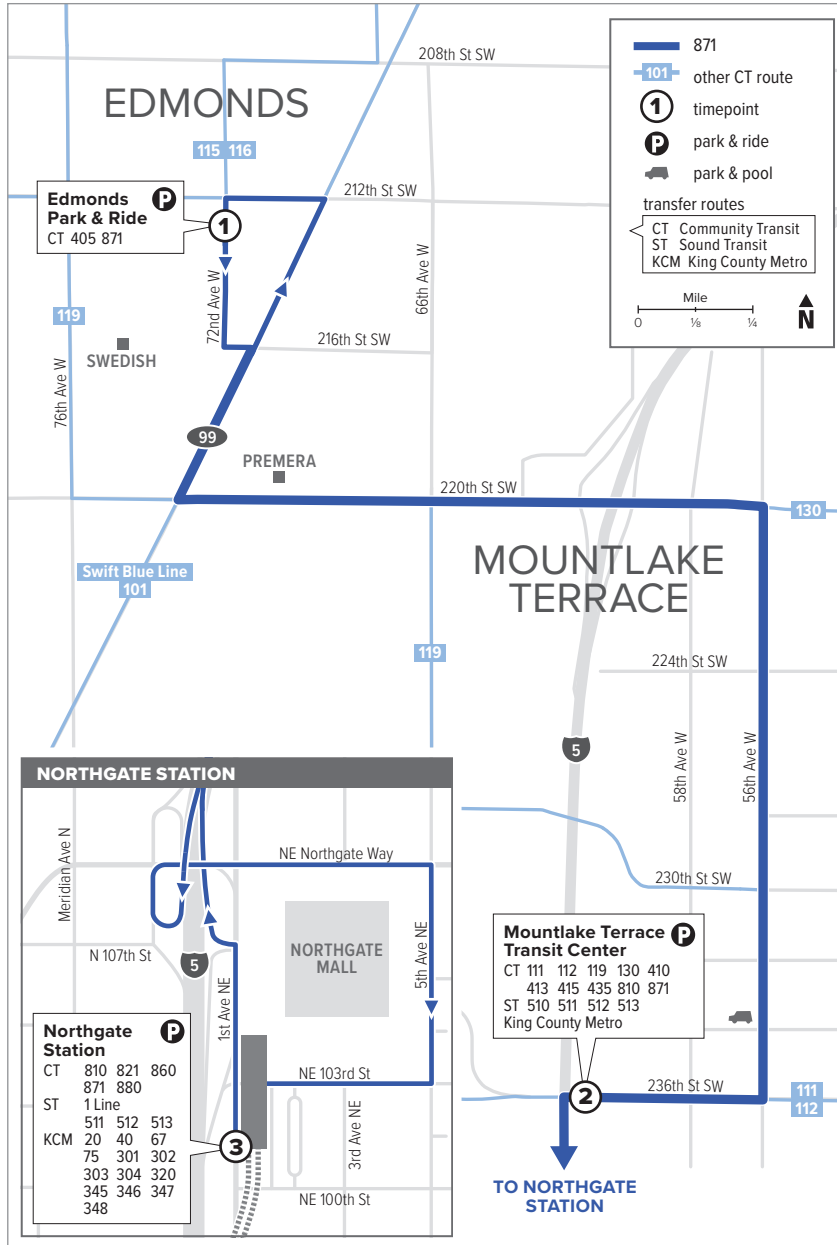

# Route 871

## Edmonds Park & Ride – Northgate Station

Effective: 9/18/2022

Additional trip changes may occur. For the most up-to-date schedule information, visit [communitytransit.org/alerts](http://communitytransit.org/alerts). Visit [communitytransit.org/holidays](http://communitytransit.org/holidays) for a list of observed holidays and service impacts or call (425) 353-7433.

# Route 871

Weekdays		To Northgate Station	
Edmonds Park & Ride Bay 1	Mountlake Terrace Transit Center Bay 3	Northgate Station	
<b>1</b>	<b>2</b>	<b>3</b>	
5:23	5:32	5:48 E	
6:00	6:10	6:28 E	
6:21	6:31	6:52 E	
6:44	6:54	7:16 E	
7:12	7:22	7:49 E	
7:42	7:52	8:19 E	
8:17	8:27	8:52 E	
8:51	9:01	9:24 E	

Weekdays		To Edmonds Park & Ride	
Northgate Station Bay 2	236th St SW & Van Ry Blvd	Edmonds Park & Ride	
<b>3</b>	<b>2</b>	<b>1</b>	
<b>2:45</b>	<b>2:58 E</b>	<b>3:15 E</b>	
<b>3:20</b>	<b>3:33 E</b>	<b>3:54 E</b>	
<b>3:50</b>	<b>4:05 E</b>	<b>4:28 E</b>	
<b>4:20</b>	<b>4:35 E</b>	<b>4:58 E</b>	
<b>4:50</b>	<b>5:05 E</b>	<b>5:28 E</b>	
<b>5:20</b>	<b>5:35 E</b>	<b>5:58 E</b>	
<b>5:50</b>	<b>6:04 E</b>	<b>6:25 E</b>	
<b>6:25</b>	<b>6:38 E</b>	<b>6:54 E</b>	