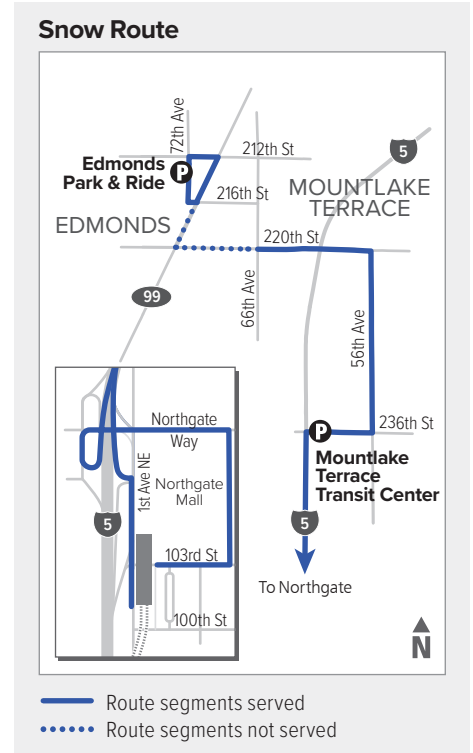

# Route 871

## Edmonds Park & Ride – Northgate Station

Effective: 9/18/2022

Additional trip changes may occur. For the most up-to-date schedule information, visit [communitytransit.org/alerts](http://communitytransit.org/alerts). Visit [communitytransit.org/holidays](http://communitytransit.org/holidays) for a list of observed holidays and service impacts or call (425) 353-7433.

# Route 871

Weekdays		To Northgate Station	
Edmonds Park & Ride Bay 1	Mountlake Terrace Transit Center Bay 3	Northgate Station	
<b>1</b>	<b>2</b>	<b>3</b>	
5:23	5:32	5:48 E	
6:00	6:10	6:28 E	
6:21	6:31	6:52 E	
6:44	6:54	7:16 E	
7:12	7:22	7:49 E	
7:42	7:52	8:19 E	
8:17	8:27	8:52 E	
8:51	9:01	9:24 E	

Weekdays		To Edmonds Park & Ride	
Northgate Station Bay 2	236th St SW & Van Ry Blvd	Edmonds Park & Ride	
<b>3</b>	<b>2</b>	<b>1</b>	
<b>2:45</b>	<b>2:58 E</b>	<b>3:15 E</b>	
<b>3:20</b>	<b>3:33 E</b>	<b>3:54 E</b>	
<b>3:50</b>	<b>4:05 E</b>	<b>4:28 E</b>	
<b>4:20</b>	<b>4:35 E</b>	<b>4:58 E</b>	
<b>4:50</b>	<b>5:05 E</b>	<b>5:28 E</b>	
<b>5:20</b>	<b>5:35 E</b>	<b>5:58 E</b>	
<b>5:50</b>	<b>6:04 E</b>	<b>6:25 E</b>	
<b>6:25</b>	<b>6:38 E</b>	<b>6:54 E</b>	