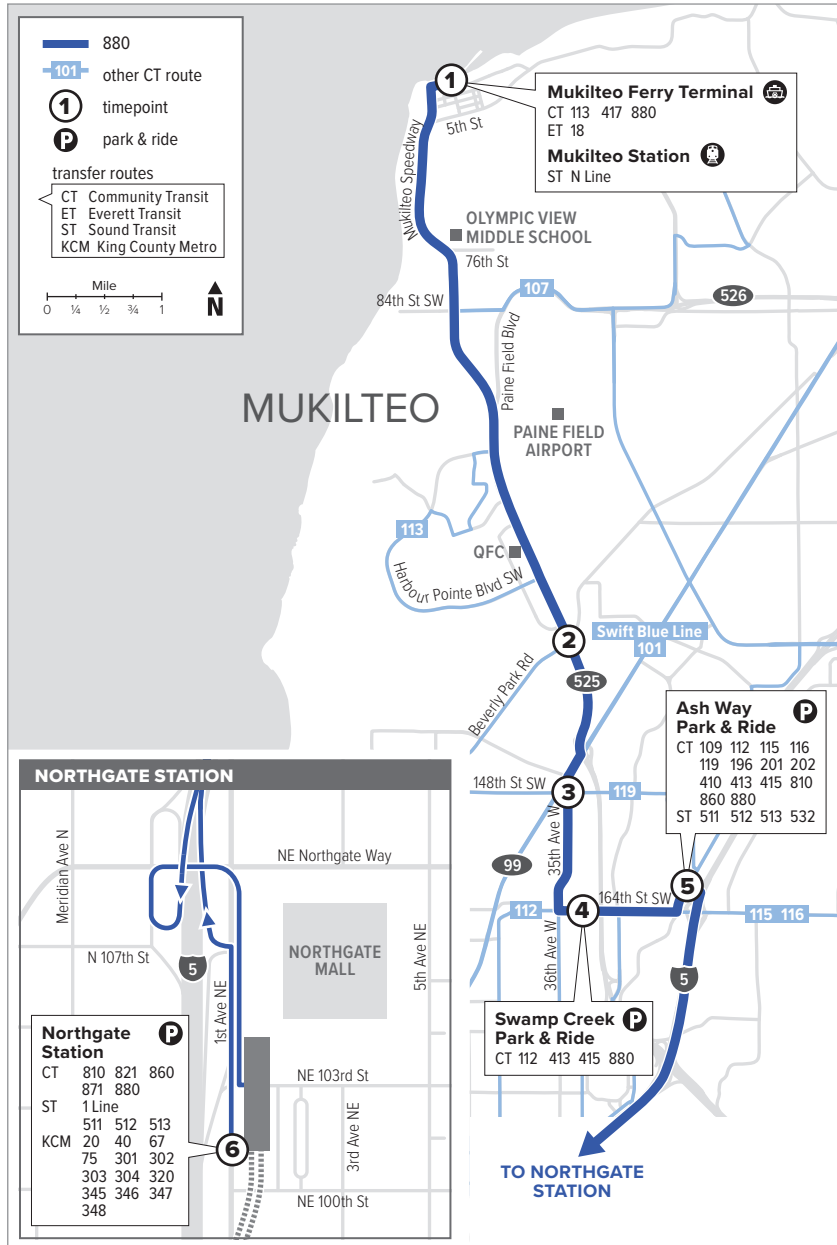

Route 880

Mukilteo – Northgate Station

Effective: 9/18/2022

Additional trip changes may occur. For the most up-to-date schedule information, visit communitytransit.org/alerts. Visit communitytransit.org/holidays for a list of observed holidays and service impacts or call (425) 353-7433.

Route 880

Weekdays

To Northgate Station

Mukilteo Ferry Terminal Bay 2	Hwy 525 & Beverly Park Rd	35th Ave W & 148th St SW	Swamp Creek Park & Ride Bay 2	Ash Way Park & Ride Bay 3	Northgate Station
1	2	3	4	5	6
5:00	5:10	5:14	5:18	5:22	5:44 E
5:50	6:01	6:06	6:10	6:15	6:40 E
6:20	6:32	6:37	6:41	6:46	7:13 E
6:50	7:02	7:07	7:11	7:17	7:52 E
7:20	7:32	7:37	7:41	7:47	8:24 E
7:50	8:06	8:12	8:16	8:22	8:55 E

Weekdays

To Mukilteo

Northgate Station Bay 2	Ash Way Park & Ride Bay 4	Swamp Creek Park & Ride Bay 1	35th Ave W & 148th St SW	Hwy 525 & Beverly Park Rd	Mukilteo Ferry Terminal
6	5	4	3	2	1
2:37	2:54 E	2:58 E	3:01 E	3:07 E	3:26 E
3:02	3:21 E	3:25 E	3:29 E	3:35 E	3:56 E
3:34	3:55 E	4:00 E	4:04 E	4:10 E	4:31 E
4:00	4:23 E	4:30 E	4:34 E	4:40 E	5:01 E
4:30	4:53 E	5:00 E	5:04 E	5:10 E	5:31 E
5:00	5:23 E	5:30 E	5:34 E	5:40 E	6:01 E
5:37	5:58 E	6:04 E	6:08 E	6:13 E	6:31 E
6:05	6:25 E	6:31 E	6:35 E	6:40 E	6:56 E