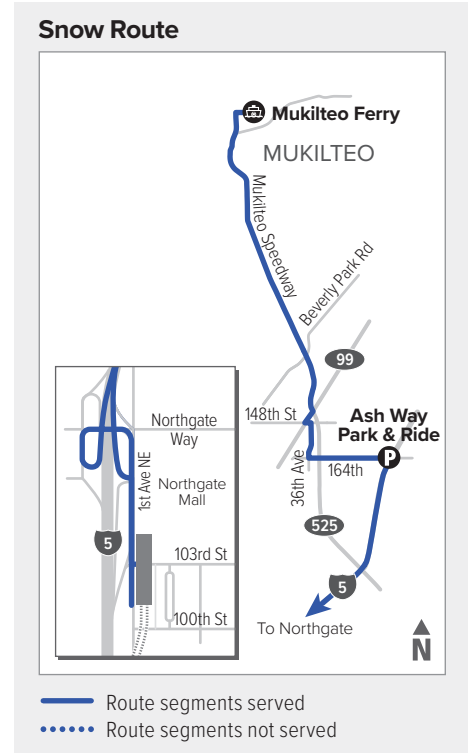

Route 880

Mukilteo – Northgate Station

Effective: 9/18/2022

Additional trip changes may occur. For the most up-to-date schedule information, visit communitytransit.org/alerts. Visit communitytransit.org/holidays for a list of observed holidays and service impacts or call (425) 353-7433.

Route 880

Weekdays

To Northgate Station

Mukilteo Ferry Terminal Bay 2	Hwy 525 & Beverly Park Rd	35th Ave W & 148th St SW	Swamp Creek Park & Ride Bay 2	Ash Way Park & Ride Bay 3	Northgate Station
1	2	3	4	5	6
5:00	5:10	5:14	5:18	5:22	5:44 E
5:50	6:01	6:06	6:10	6:15	6:40 E
6:20	6:32	6:37	6:41	6:46	7:13 E
6:50	7:02	7:07	7:11	7:17	7:52 E
7:20	7:32	7:37	7:41	7:47	8:24 E
7:50	8:06	8:12	8:16	8:22	8:55 E

Weekdays

To Mukilteo

Northgate Station Bay 2	Ash Way Park & Ride Bay 4	Swamp Creek Park & Ride Bay 1	35th Ave W & 148th St SW	Hwy 525 & Beverly Park Rd	Mukilteo Ferry Terminal
6	5	4	3	2	1
2:37	2:54 E	2:58 E	3:01 E	3:07 E	3:26 E
3:02	3:21 E	3:25 E	3:29 E	3:35 E	3:56 E
3:34	3:55 E	4:00 E	4:04 E	4:10 E	4:31 E
4:00	4:23 E	4:30 E	4:34 E	4:40 E	5:01 E
4:30	4:53 E	5:00 E	5:04 E	5:10 E	5:31 E
5:00	5:23 E	5:30 E	5:34 E	5:40 E	6:01 E
5:37	5:58 E	6:04 E	6:08 E	6:13 E	6:31 E
6:05	6:25 E	6:31 E	6:35 E	6:40 E	6:56 E