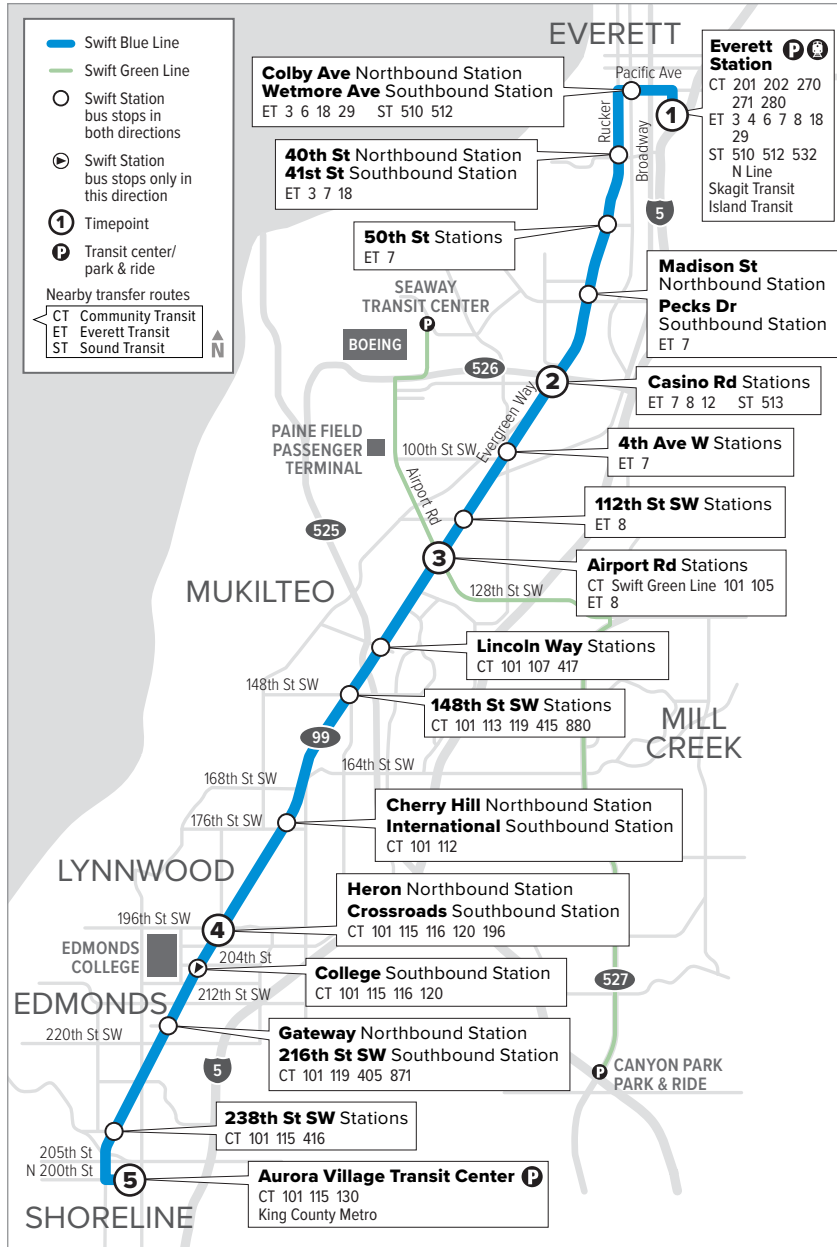

Swift Blue Line

Everett Station – Aurora Village

Effective: 9/18/2022

Additional trip changes may occur. For the most up-to-date schedule information, visit communitytransit.org/alerts. Visit communitytransit.org/holidays for a list of observed holidays and service impacts or call (425) 353-7433.