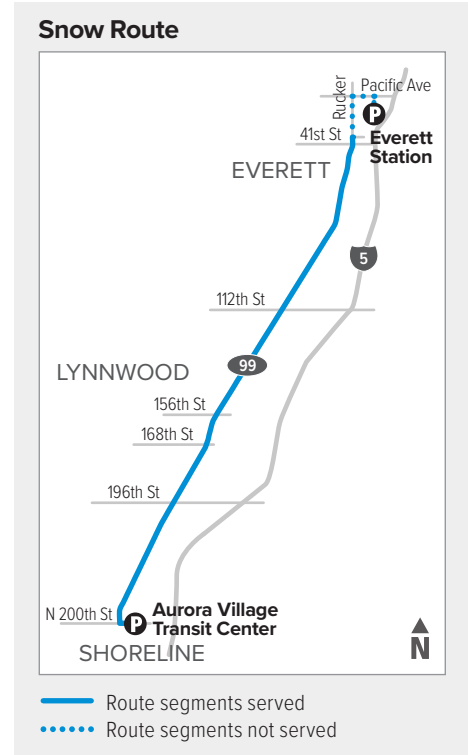

Swift Blue Line

Everett Station – Aurora Village

Effective: 9/18/2022

Additional trip changes may occur. For the most up-to-date schedule information, visit communitytransit.org/alerts. Visit communitytransit.org/holidays for a list of observed holidays and service impacts or call (425) 353-7433.

Swift Blue Line

Weekdays To Aurora Village Transit Center

Everett Station	Casino Rd Station	Airport Rd Station	Crossroads Station 196th St SW	Aurora Village Transit Center
1	2	3	4	5
4:15	4:27	4:33	4:44	5:00
4:30	4:42	4:48	4:59	5:15
4:45	4:57	5:03	5:14	5:30
5:00	5:12	5:19	5:30	5:46
5:15	5:27	5:34	5:45	6:01
5:30	5:43	5:50	6:01	6:17
5:45	5:58	6:05	6:16	6:34
6:00	6:13	6:20	6:32	6:50

Swift Blue Line

Weekdays

To Everett Station

Aurora Village Transit Center	Heron Station 200th St SW	Airport Rd Station	Casino Rd Station	Everett Station
5	4	3	2	1
4:15	4:22	4:33	4:40	4:58
4:30	4:37	4:48	4:55	5:13
4:45	4:52	5:03	5:10	5:28
5:00	5:07	5:18	5:25	5:45
5:15	5:22	5:33	5:40	6:00
5:30	5:38	5:49	5:56	6:16
5:45	5:53	6:04	6:11	6:31
6:00	6:08	6:20	6:27	6:47