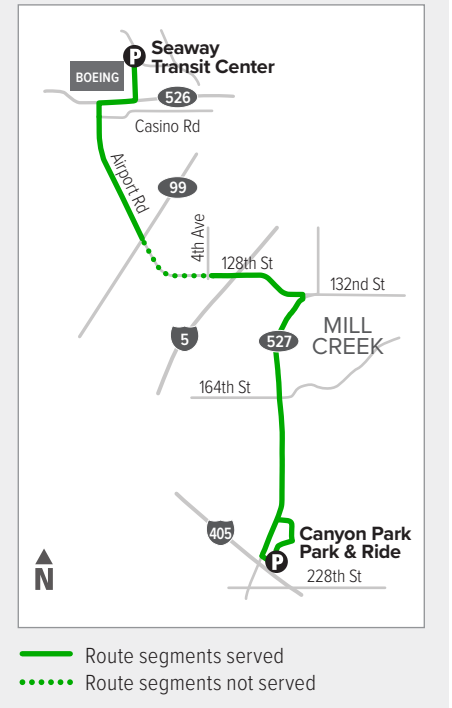

Swift Green Line

Seaway Transit Center – Canyon Park

Snow Route

Effective: 9/18/2022

Additional trip changes may occur. For the most up-to-date schedule information, visit communitytransit.org/alerts. Visit communitytransit.org/holidays for a list of observed holidays and service impacts or call (425) 353-7433.

Swift Green Line

Weekdays **To Canyon Park**

Seaway Transit Center	Highway 99 Station	Dumas Rd Station	164th St SE Station	Canyon Park Park & Ride
1	2	3	4	5
4:15	4:24	4:30	4:35	4:50
4:30	4:39	4:45	4:50	5:05
4:45	4:54	5:00	5:05	5:20
5:00	5:09	5:15	5:20	5:35
5:15	5:24	5:30	5:36	5:51
5:30	5:39	5:45	5:51	6:07
5:45	5:54	6:00	6:06	6:22
6:00	6:09	6:15	6:21	6:37

Swift Green Line

Weekdays

To Seaway Transit Center

Canyon Park Park & Ride	164th St SE Station	Dumas Rd Station	Highway 99 Station	Seaway Transit Center
5	4	3	2	1
4:15	4:23	4:29	4:35	4:48
4:30	4:38	4:44	4:50	5:03
4:45	4:53	4:59	5:05	5:19
5:00	5:08	5:14	5:20	5:34
5:15	5:23	5:29	5:35	5:49
5:30	5:38	5:44	5:50	6:04
5:45	5:53	5:59	6:05	6:19
6:00	6:08	6:14	6:21	6:35