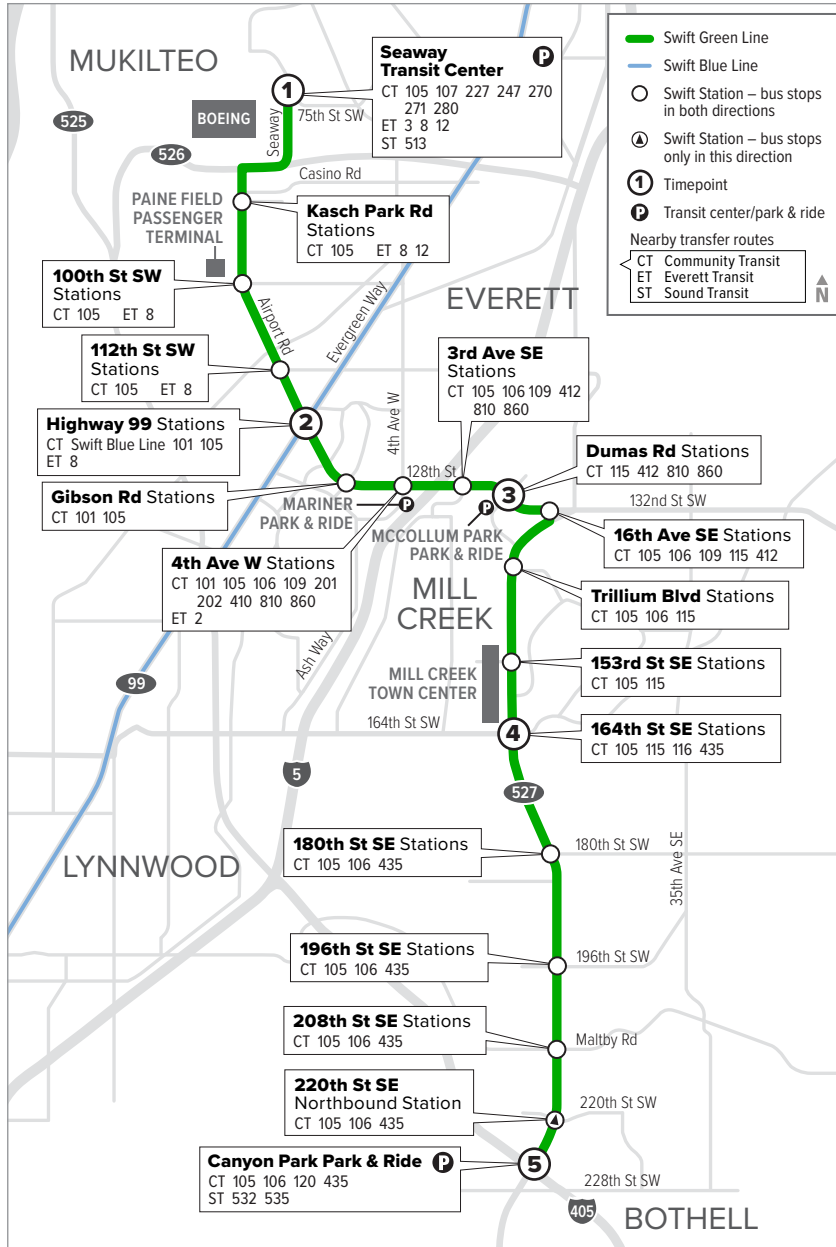

Swift Green Line

Seaway Transit Center – Canyon Park

Snow Route

Effective: 9/18/2022

Additional trip changes may occur. For the most up-to-date schedule information, visit communitytransit.org/alerts. Visit communitytransit.org/holidays for a list of observed holidays and service impacts or call (425) 353-7433.

Swift Green Line

Weekdays **To Canyon Park**

Seaway Transit Center	Highway 99 Station	Dumas Rd Station	164th St SE Station	Canyon Park Park & Ride
1	2	3	4	5
4:15	4:24	4:30	4:35	4:50
4:30	4:39	4:45	4:50	5:05
4:45	4:54	5:00	5:05	5:20
5:00	5:09	5:15	5:20	5:35
5:15	5:24	5:30	5:36	5:51
5:30	5:39	5:45	5:51	6:07
5:45	5:54	6:00	6:06	6:22
6:00	6:09	6:15	6:21	6:37

----- From 6:00 a.m to 7:00 p.m., buses run approximately -----
every 12 minutes

7:00	7:08	7:15	7:22	7:42
7:20	7:28	7:35	7:42	7:59
7:40	7:48	7:55	8:02	8:19
8:00	8:08	8:15	8:22	8:39
8:20	8:28	8:35	8:42	8:59
8:40	8:48	8:55	9:02	9:19
9:00	9:08	9:15	9:22	9:37
9:20	9:28	9:33	9:40	9:55
9:40	9:48	9:53	10:00	10:15
10:00	10:08	10:13	10:20	10:35
10:30	10:38	10:43	10:50	11:05
11:00	11:08	11:13	11:20	11:35

Swift Green Line

Weekdays

To Seaway Transit Center

Canyon Park Park & Ride	164th St SE Station	Dumas Rd Station	Highway 99 Station	Seaway Transit Center
5	4	3	2	1
4:15	4:23	4:29	4:35	4:48
4:30	4:38	4:44	4:50	5:03
4:45	4:53	4:59	5:05	5:19
5:00	5:08	5:14	5:20	5:34
5:15	5:23	5:29	5:35	5:49
5:30	5:38	5:44	5:50	6:04
5:45	5:53	5:59	6:05	6:19
6:00	6:08	6:14	6:21	6:35