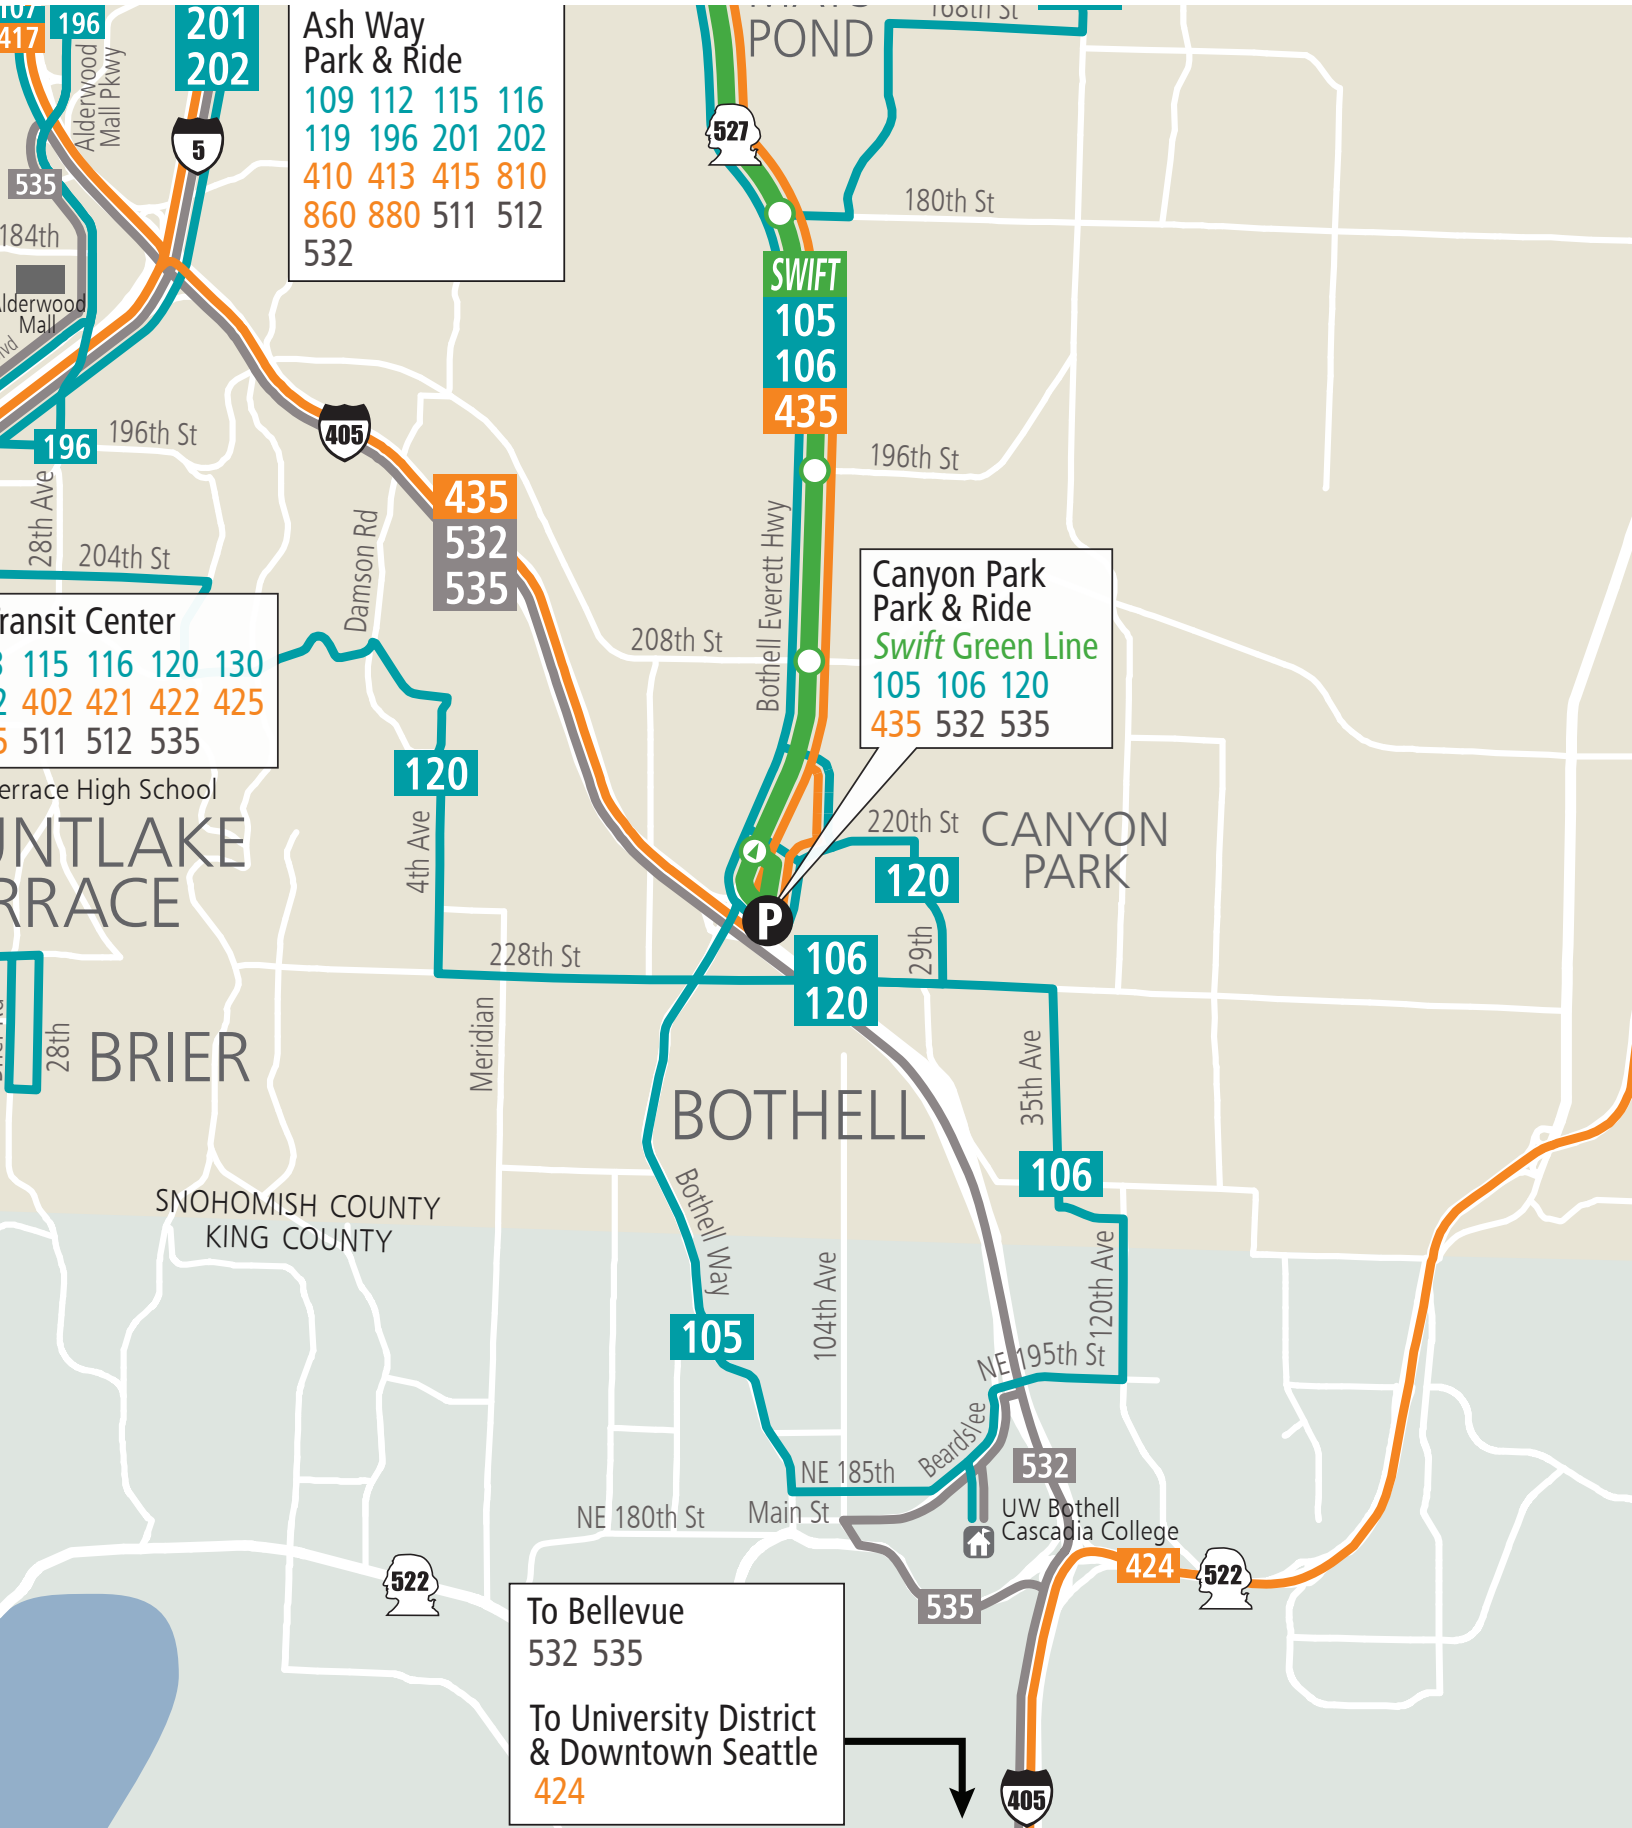

Community Transit System Map

Bothell/Canyon Park detail

March 2019

To Bellevue
532 535

To University District
& Downtown Seattle
424