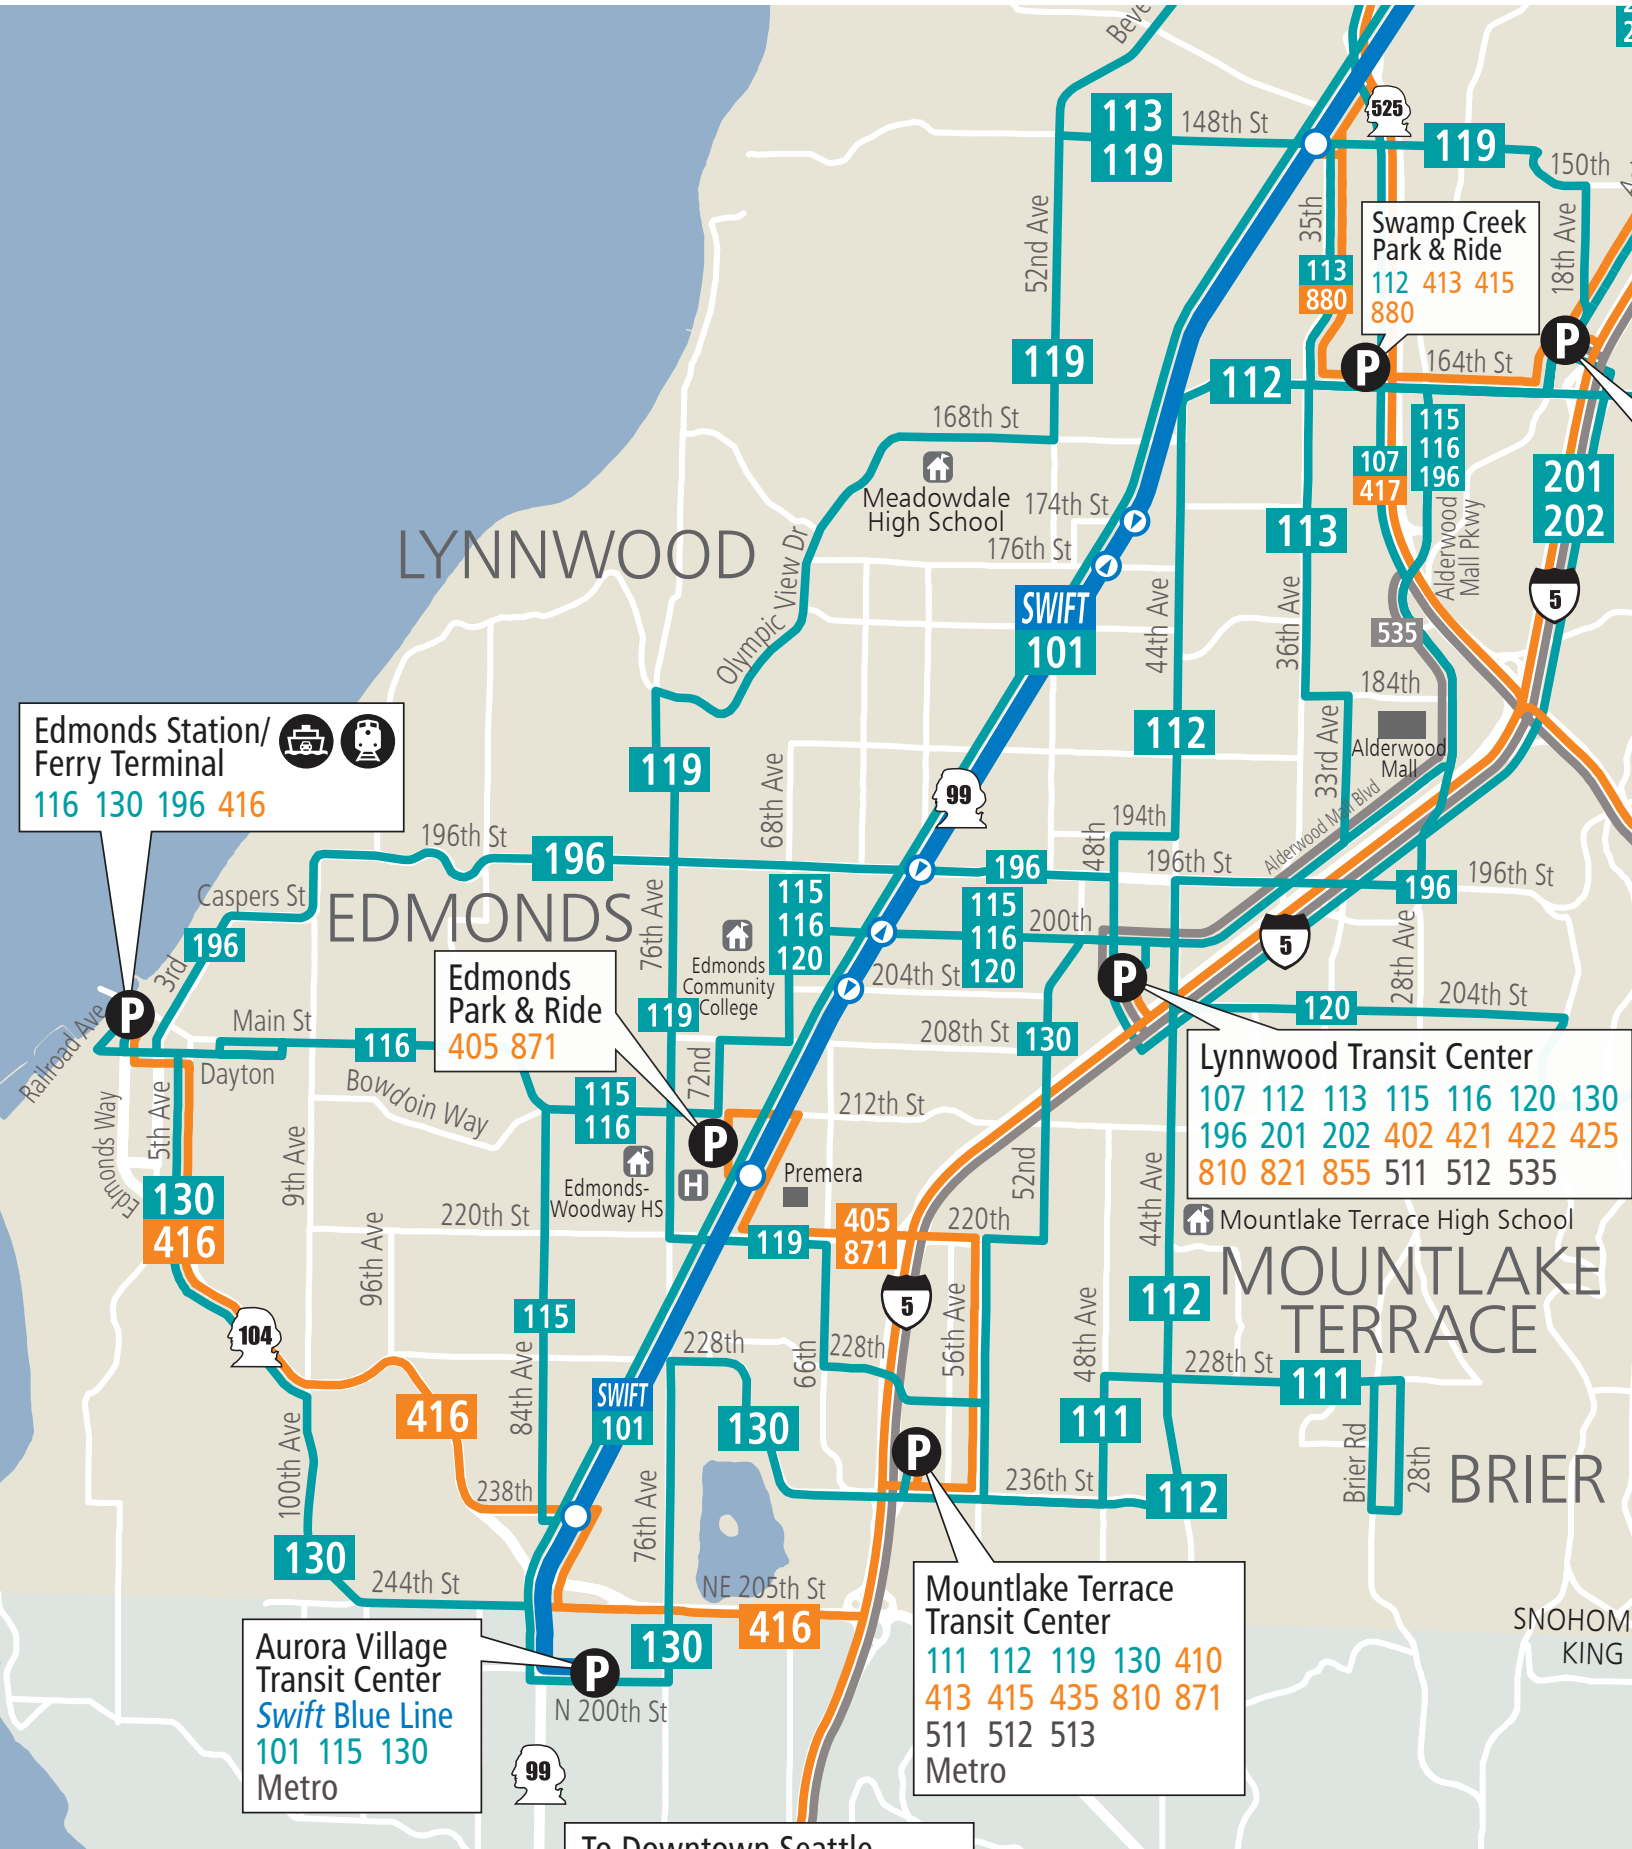

# Community Transit System Map

## Mountlake Terrace detail

March 2019

**Edmonds Station/  
Ferry Terminal**  
116 130 196 416

**Edmonds  
Park & Ride**  
405 871

**Lynnwood Transit Center**  
107 112 113 115 116 120 130  
196 201 202 402 421 422 425  
810 821 855 511 512 535

**Aurora Village  
Transit Center**  
*Swift Blue Line*  
101 115 130  
Metro

**Mountlake Terrace  
Transit Center**  
111 112 119 130 410  
413 415 435 810 871  
511 512 513  
Metro

To Downtown Seattle