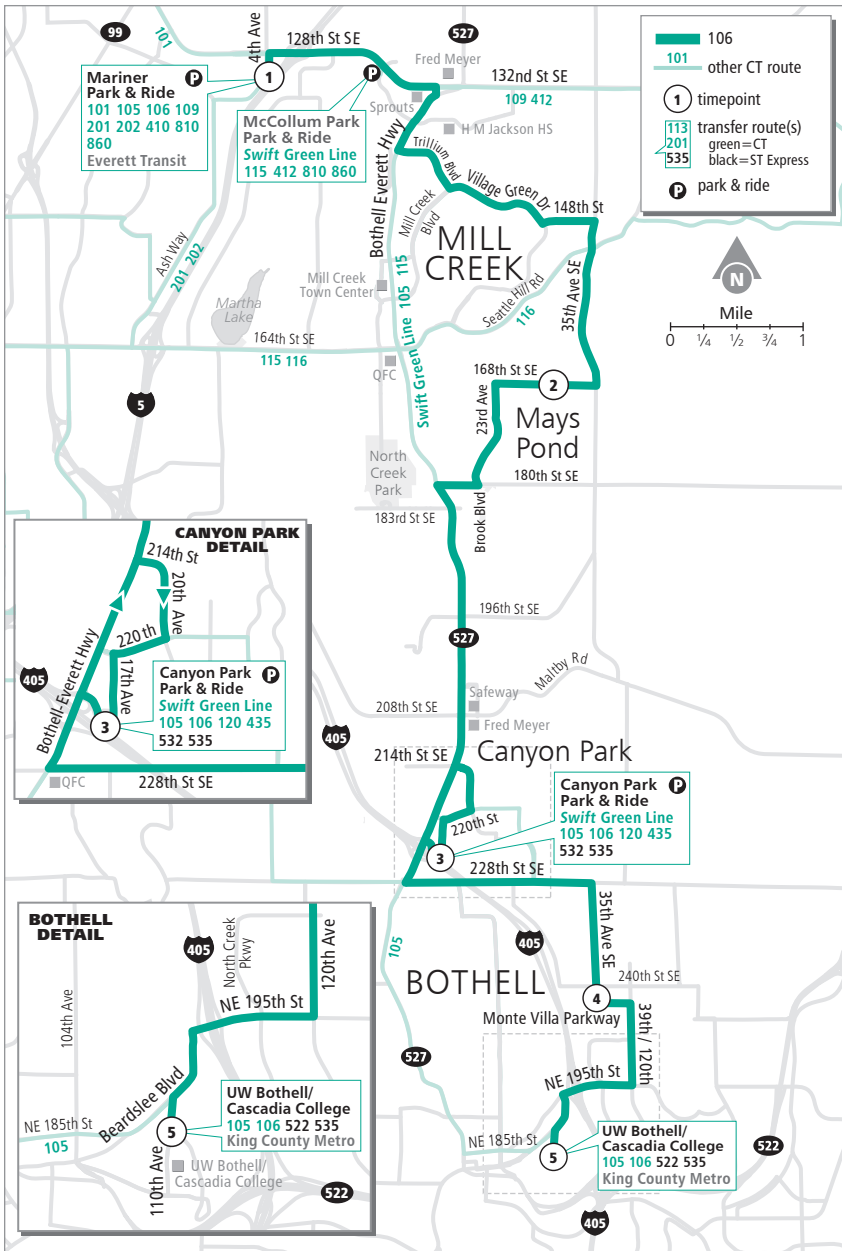

Route 106

Mariner Park & Ride – Bothell

❄ When snow/ice impact bus service, see page 224 for snow route maps.

Route 106

Weekdays

To Bothell

Mariner Park & Ride Bay 1	168th St SE & 30th Dr SE	Canyon Park Park & Ride Bay 2	Monte Villa Pkwy & 35th Ave SE	UW Bothell & Cascadia College
1	2	3	4	5
6:05	6:19	6:37	6:45	6:57
7:08	7:24	7:47	7:58	8:11
7:34	7:51	8:10	8:24	8:37
4:29	4:47	5:04	5:18	5:31
5:45	6:03	6:21	6:30	6:43

Weekdays

To Mariner Park & Ride

UW Bothell & Cascadia College	Monte Villa Pkwy & 35th Ave SE	Canyon Park Park & Ride Bay 2	168th St SE & 30th Dr SE	Mariner Park & Ride
5	4	3	2	1
6:12	6:17	6:26	6:37	7:00
7:10	7:16	7:25	7:38	8:04
4:19	4:26	4:39	5:02	5:28
5:21	5:28	5:41	6:01	6:26
6:26	6:31	6:41	7:00	7:23

Bold - PM trip